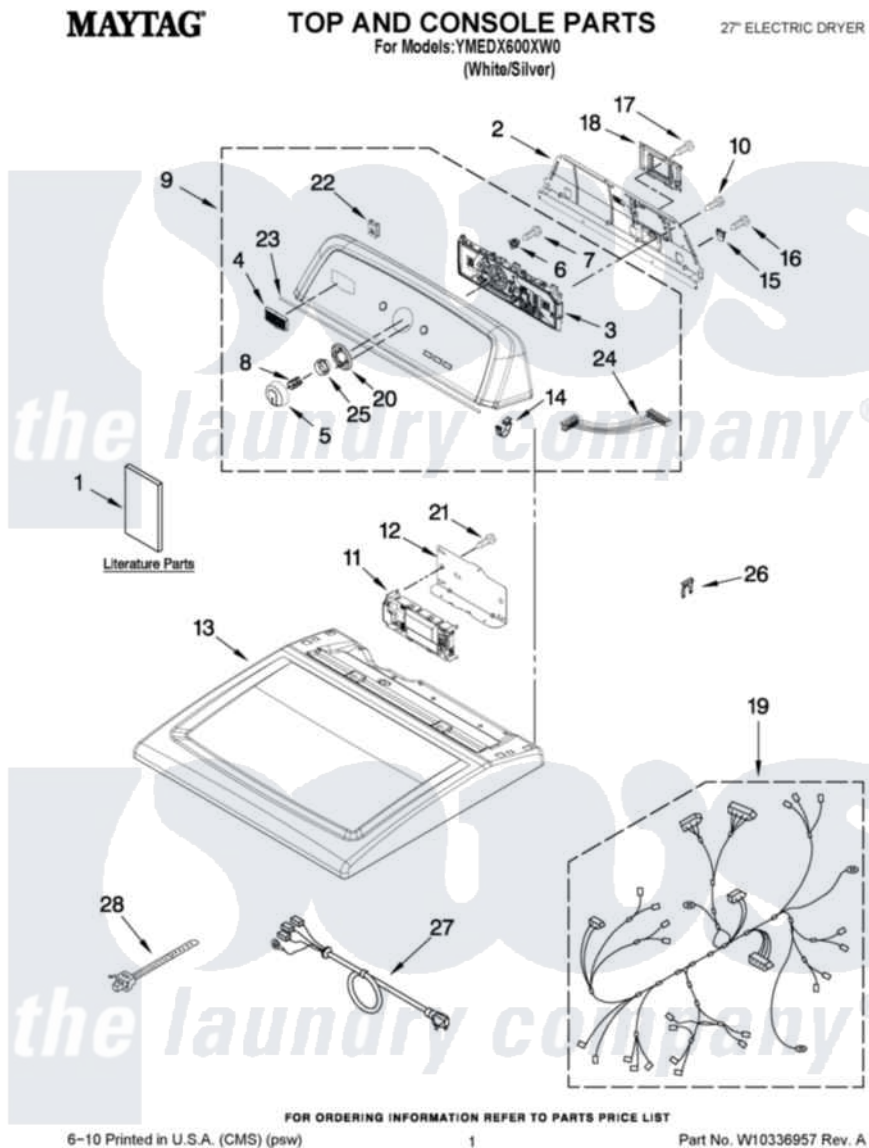

Maytag YMEDX600XW0 01 - TOP AND CONSOLE PARTS

Maytag Residential Maytag YMEDX600XW0 Dryer Parts Parts Diagram 01 - TOP AND CONSOLE PARTS
Click on the part number to view part

Item	Original Part Number	Replaced By	Status	Part Description
1	W10253978		Not Available	WIRING DIAGRAM
"	W10096984		Not Available	INSTALLATION (INSTRUCTIONS)
"	W10097036		Not Available	TECH SHEET
"	W10096989		Not Available	GUIDE, USE & CARE
2	W10096969			Panel, Rear Console
3	W10272643			User Interface Assembly
4	W10323735			Badge
5	W10251381			Knob, Control
6	W10274524			Tensioner, Facia
7	W10219342			Screw, Baffle Mounting
8	8536939			Clip, Knob
9	W10293247			Console Assembly
10	693995			Screw, Hex Head
11	W10331078			CCU-Control
12	W10271580			Bracket, Motor Control
13	W10268730			Top

14	8312709		Clip-Console
15	W10279552		Plug-Upper Rear Panel
16	3390647	488729	Screw
17	3390814	90767	Screw, 8A X 3/8 HeX Washer Head Tapping
18	W10286180	W10119283	Cover, Terminal Block
19	W10253984	Not Available	HARNESSE, ELECTRIC
20	W10305134		Bezel, Cycle Trim
21	8533917		Screw
22	W10298336		8-18 Nch, U-Type NUT
23	W10280079		Seal, Console
24	W10285494		Cable, User Interface
25	W10326923		Spacer, Knob
26	694415		Clip, Strain Relief
27	8579325		Power Cord
28	3405248		Cable Tie