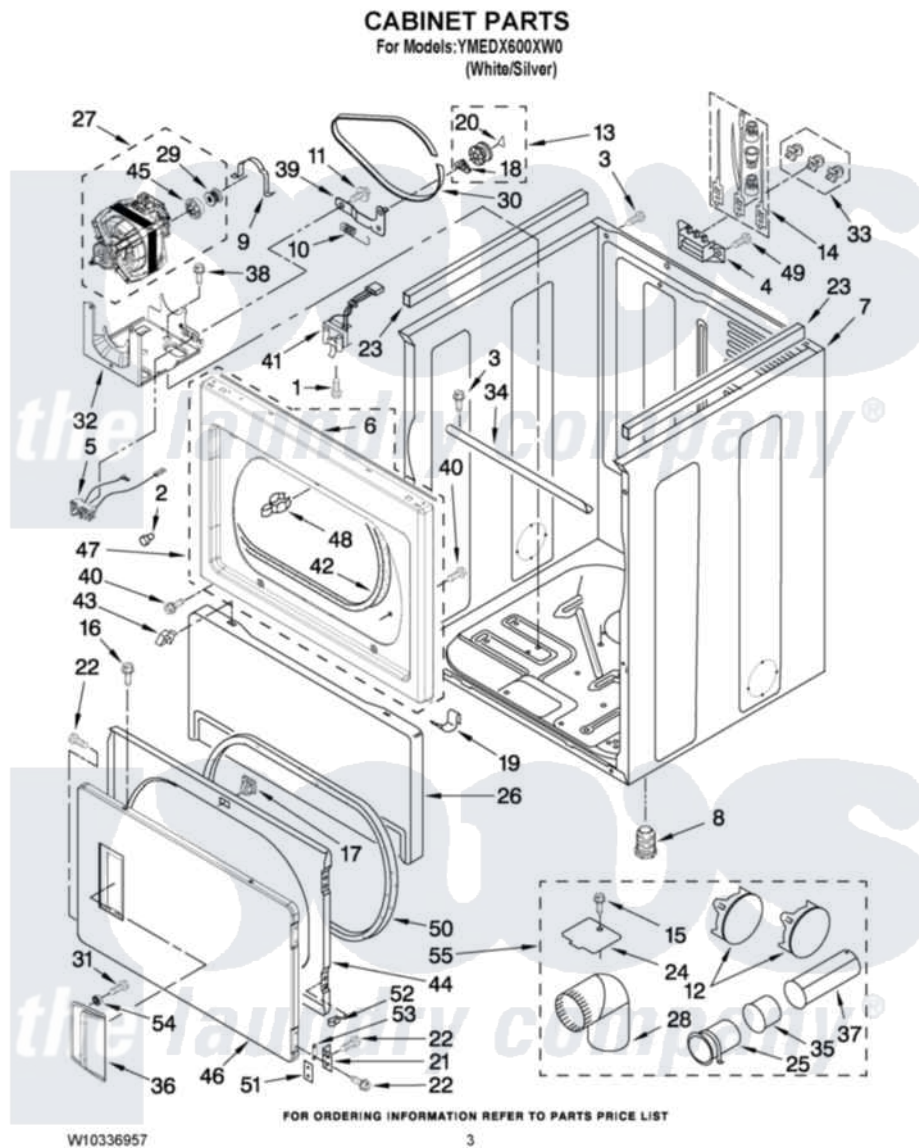

Maytag YMEDX600XW0 02 - CABINET PARTS

Maytag [Residential Maytag YMEDX600XW0 Dryer Parts](#) Parts Diagram 02 - CABINET PARTS
Click on the part number to view part

| Item | Original Part Number | Replaced By | Status | Part Description |
|------|---------------------------|---------------------------|--------|----------------------------------------|
| 1 | 697773 | 3395530 | | Screw |
| 2 | 693152 | | | Bumper, Console |
| 3 | 3390647 | 488729 | | Screw |
| 4 | 3397659 | | | Block, Terminal |
| 5 | W10246525 | W10314253 | | Switch, Assembly Broken Belt |
| 6 | W10312811 | | | Seal, Spill Guard |
| 7 | 8310656 | | | Cabinet |
| 8 | 3392100 | 49621 | | Feet-Leveling |
| NI | 279810 | | | Foot-Optional |
| 9 | 660658 | | | Clamp, Motor Mounting 343481 685441 |
| 10 | 3387374 | | | Spring, Idler |
| 11 | 3389420 | | | Retainer-Idler 1/4-20 X 1/16 |
| 12 | W10331132 | | | Dryer Exhaust Kit |
| 13 | 3388672 | 279640 | | Pulley-ldr |
| 14 | 279318 | | | Terminal Tinned And Brass Panel |