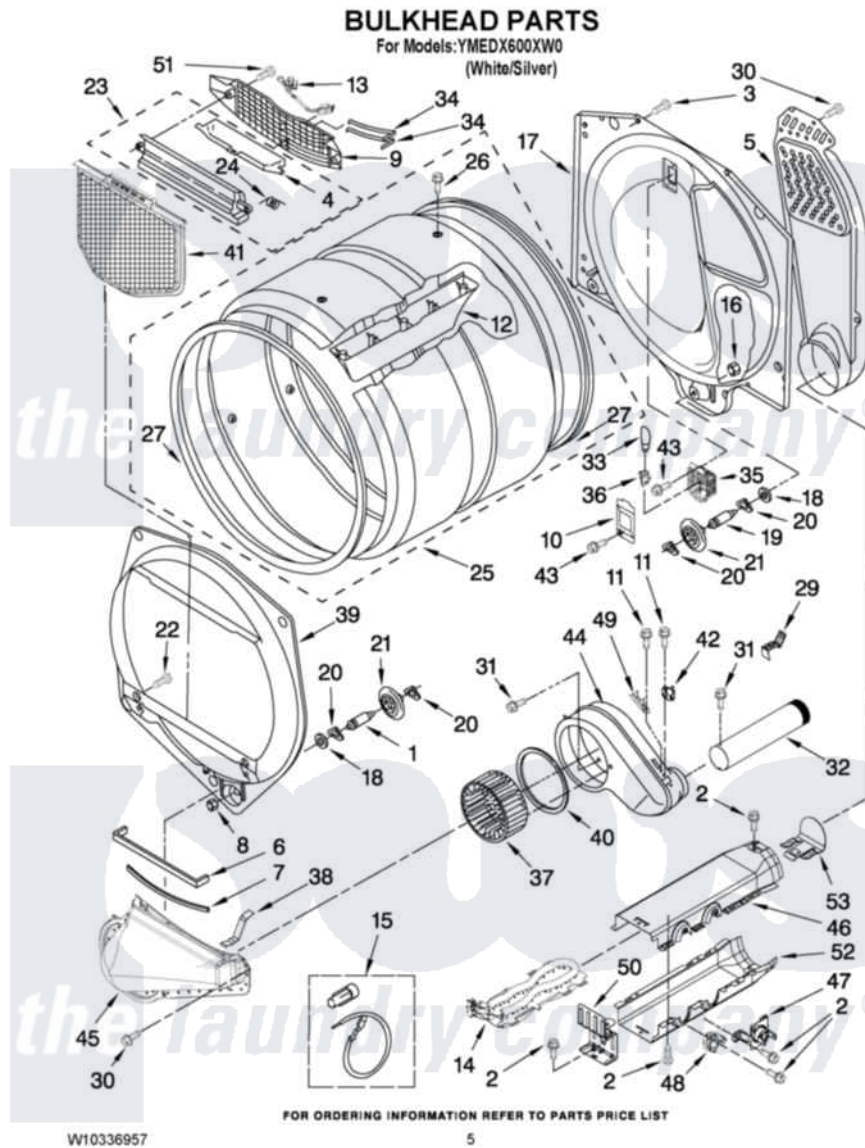

Maytag YMEDX600XW0 03 - BULKHEAD PARTS

Maytag [Residential Maytag YMEDX600XW0 Dryer Parts](#) Parts Diagram 03 - BULKHEAD PARTS
 Click on the part number to view part

Item	Original Part Number	Replaced By	Status	Part Description
1	8575324	W10359271		Shaft, Drum Roller Threads
2	90767			Screw, 8A X 3/8 HeX Washer Head Tapping
3	3390647	488729		Screw
4	W10153413			Door, Lint Screen
5	697354	3387911		Duct-Air
6	697813			Seal, Outlet Housing
7	697814	697813		Seal, Outlet Housing
8	3934666	W10080210		Nut, 3/8 X 16
9	W10153412			Grille, Outlet
10	3402841	8532165		Lens, Drum Light
11	693995			Screw, Hex Head
12	697693	W10113136		Baffle, Drum
13	W10298258			Harness, Sensor
14	W10044440		Not Available	HEATER ELEMENT
15	279457			Wire Kit, Terminal
16	W10001120	W10080190		Nut, 3/8-16

17	8520836		Bulkhead, Rear
18	3387459	W10080960	Washer, Support
19	8575325	W10359272	Shaft, Roller Drum Threads
20	690997		Washer, Thrust
21	8536973	W10314173	Support
22	3387230		Screw, 10-16 X 13/16
23	W10153423		Outlet Grille, Housing Assembly
24	3394986		Spring, Lint Screen Door
25	8318215	W10197999	Drum
26	W10219342		Screw, Baffle Mounting
27	W10166807	280114	Seal
29	8572105		Retainer, Toe Panel
30	693995		Screw, Hex Head
31	489463		Screw, 8-18 X 1/16
32	8066224	279936	Kit-Exhst
33	3406124	22002263	Lamp
34	3387223		Electrode, Sensor
35	8578825		Bracket, Drum Light
36	W10214261		Socket, Drum Light Assembly
37	697772		Wheel, Blower
38	8066208		Clip-Exhaust
39	697557		Bulkhead, Front
40	697770		Seal, Cover Plate Blower Housing
41	W10049370	W10120998	Screen
42	8577274		Thermostat 295F
43	487909	488729	Screw
44	8544362	W10119255	Housing, Blower
45	8066168	W10128606	Duct-Lint
46	8544769		Housing, Blower Lint Duct Assembly
47	8318314	279973	Kit, Thermal Cut-Off
48	3391914		Thermostat 295 F
49	3392519		Thermal Limiter
50	8066099		Bracket, Heater Box
51	3357011	308685	Side Trim)
52	8544770		Housing Slot, Heater Box
53	8544776		Flange, Heater Box