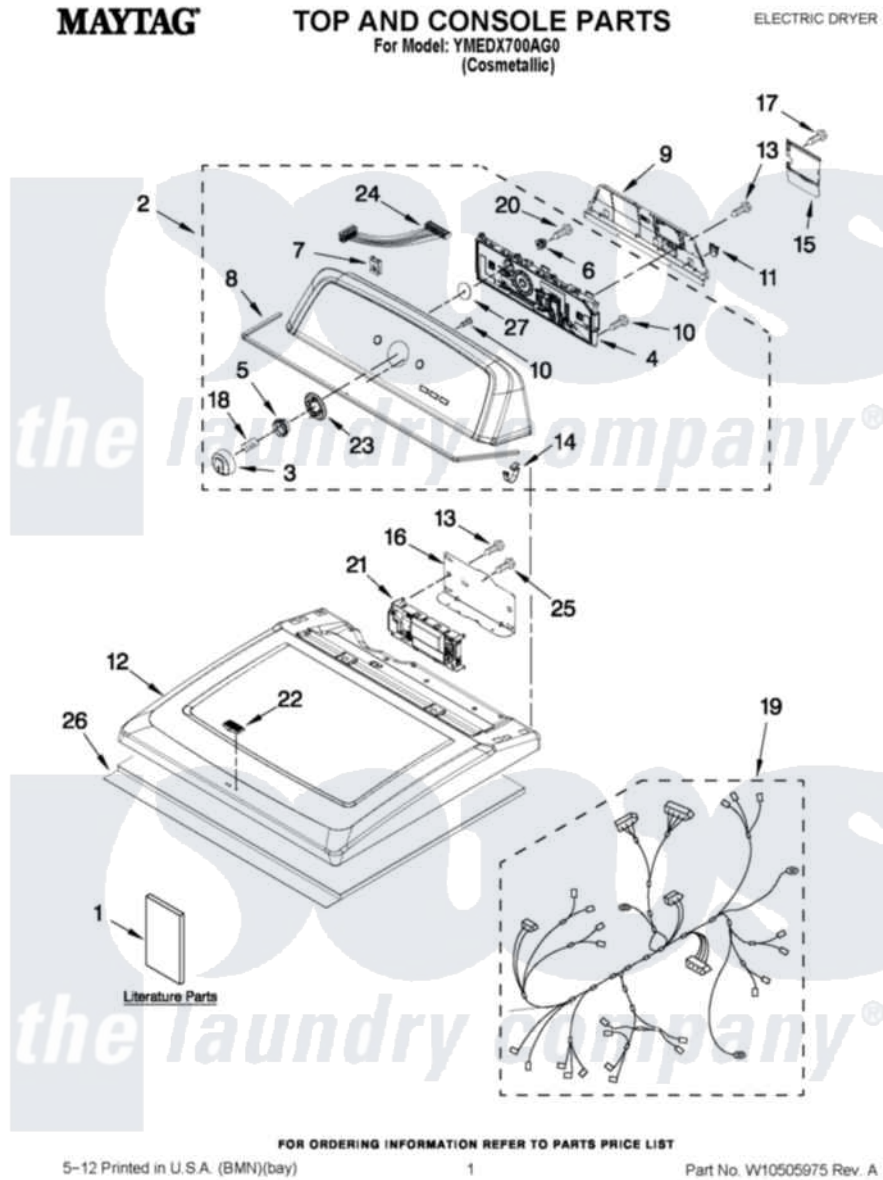

Maytag YMEDX700AG0 01 - TOP AND CONSOLE PARTS

5-12 Printed in U.S.A. (BMN)(bay)

1

Part No. W10505975 Rev. A

Maytag Residential Maytag YMEDX700AG0 Dryer Parts Parts Diagram 01 - TOP AND CONSOLE PARTS
 Click on the part number to view part

Item	Original Part Number	Replaced By	Status	Part Description
1	W10115228		Not Available	INSTRUCTIONS, INSTALLATION
"	W10096989		Not Available	GUIDE, USE & CARE
"	W10417013		Not Available	TECH SHEET
2	W10459653			Console Assembly
3	W10251384			Knob, Control
4	W10272644			User Interface Assembly
5	W10326923			Spacer, Knob
6	W10274524			Tensioner, Facia
7	W10298336			8-18 Nch, U-Type NUT
8	W10280079			Seal, Console
9	W10096969			Panel, Rear Console
10	3196172			Screw, 6-19 X 3/8
11	W10279552			Plug-Upper Rear Panel
12	W10459652		Not Available	TOP
13	3390647	488729		Screw
14	8312709			Clip-Console

15	W10286180	W10119283	Cover, Terminal Block
16	W10271580		Bracket, Motor Control
17	3390814	90767	Screw, 8A X 3/8 HeX Washer Head Tapping
18	8536939		Clip, Knob
19	W10287254	Not Available	HARNESSE, ELECTRIC
20	W10219342		Screw, Baffle Mounting
21	W10214009		Control, Electronic
22	W10323735		Badge
23	W10305134		Bezel, Cycle Trim
24	W10285494		Cable, User Interface
25	8533971	90767	Screw, 8A X 3/8 HeX Washer Head Tapping
26	W10123956		Dampening Panel
27	W10323092		Seal, User Interface