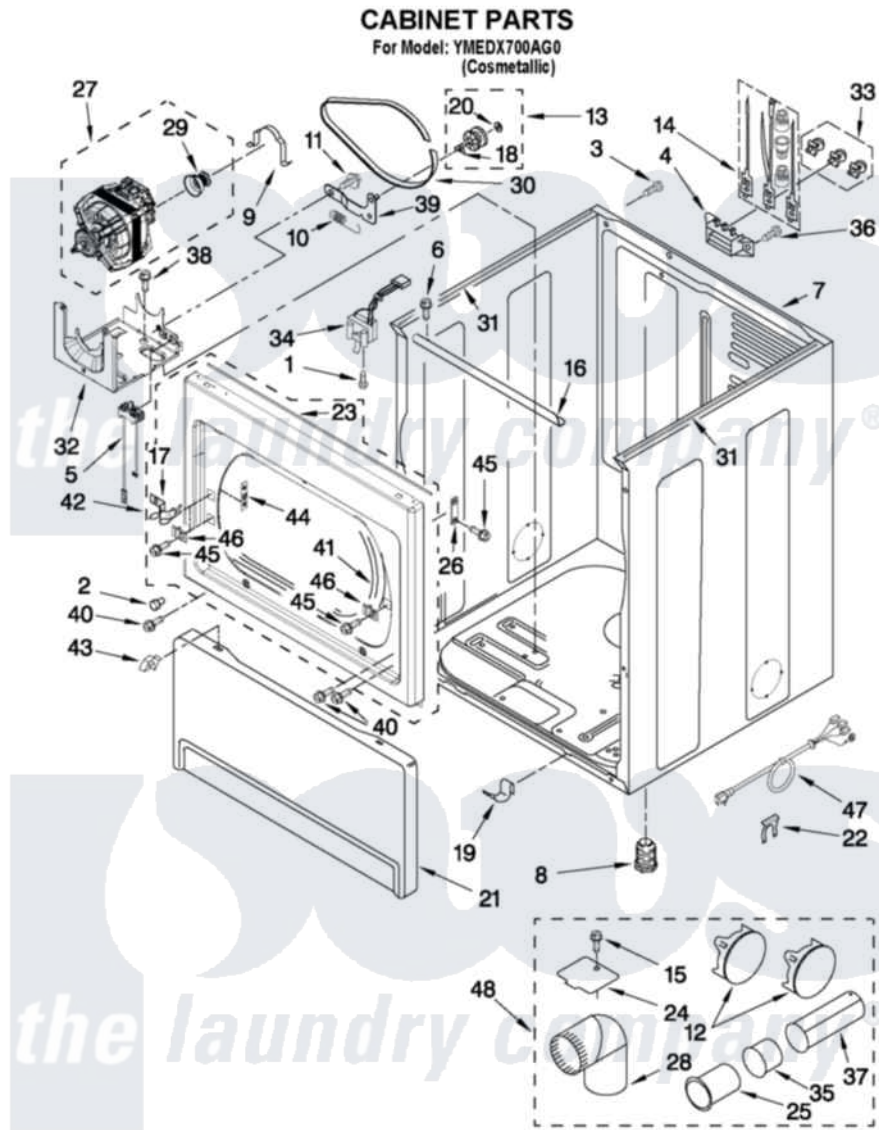

Maytag YMEDX700AG0 02 - CABINET PARTS

FOR ORDERING INFORMATION REFER TO PARTS PRICE LIST

W10505975

3

Maytag [Residential Maytag YMEDX700AG0 Dryer Parts](#) Parts Diagram 02 - CABINET PARTS
 Click on the part number to view part

Item	Original Part Number	Replaced By	Status	Part Description
1	697773	3395530		Screw
2	693152			Bumper, Console
3	8533971	90767		Screw, 8A X 3/8 HeX Washer Head Tapping
4	3397659			Block, Terminal
5	W10411936			Switch, Broken Belt
6	3390647	488729		Screw
7	W10459657			Cabinet
8	3392100	49621		Feet-Leveling
NI	279810			Foot-Optional
9	W10121316			Plug, Multivent
10	3387374			Spring, Idler
11	3389420			Retainer-Idler 1/4-20 X 1/16
12	W10404617			Plug, Multivent
13	3388672	279640		Pulley-ldr
14	279318			Terminal Tinned And Brass Panel