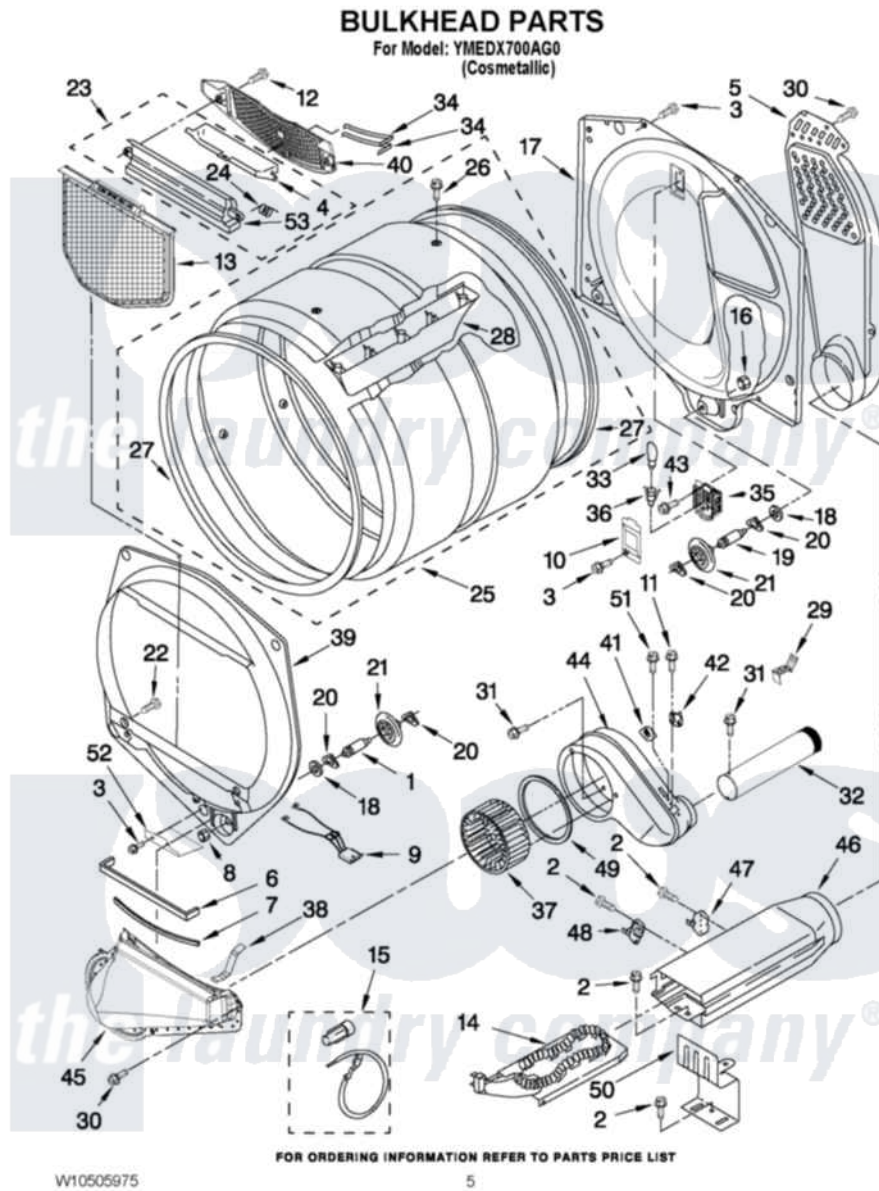

Maytag YMEDX700AG0 03 - BULKHEAD PARTS

Maytag Residential Maytag YMEDX700AG0 Dryer Parts Parts Diagram 03 - BULKHEAD PARTS
Click on the part number to view part

Item	Original Part Number	Replaced By	Status	Part Description
1	W10359271			Shaft, Drum Roller Threads
2	90767			Screw, 8A X 3/8 HeX Washer Head Tapping
3	3390647	488729		Screw
4	W10153413			Door, Lint Screen
5	697354	3387911		Duct-Air
6	697813			Seal, Outlet Housing
7	697814	697813		Seal, Outlet Housing
8	3934666	W10080210		Nut, 3/8 X 16
9	W10298258			Harness, Sensor
10	3402841	8532165		Lens, Drum Light
11	693995			Screw, Hex Head
12	3357011	308685		Side Trim)
13	W10049370	W10120998		Screen
14	3387747			Element, Heater
15	279457			Wire Kit, Terminal
16	W10001120	W10080190		Nut, 3/8-16

17	8520836		Bulkhead, Rear
18	3387459	W10080960	Washer, Support
19	W10359272		Shaft, Roller Drum Threads
20	690997		Washer, Thrust
21	W10314171		Roller, Support Assembly
22	3393008	308685	Side Trim)
23	W10153423		Outlet Grille, Housing Assembly
24	3394986		Spring, Lint Screen Door
25	8318215	W10197999	Drum
26	W10219342		Screw, Baffle Mounting
27	W10166807	280114	Seal
28	697693	W10113136	Baffle, Drum
29	8572105		Retainer, Toe Panel
30	8533971	90767	Screw, 8A X 3/8 HeX Washer Head Tapping
31	489463		Screw, 8-18 X 1/16
32	8066224	279936	Kit-Exhst
33	3406124	22002263	Lamp
34	3387223		Electrode, Sensor
35	8578825		Bracket, Drum Light
36	W10214261		Socket, Drum Light Assembly
37	697772		Wheel, Blower
38	W10345456	8066208	Clip-Exhaust
39	697557		Bulkhead, Front
40	W10153412		Grille, Outlet
41	3392519		Thermal Limiter
42	8577274		Thermostat 295F
43	3387230		Screw, 10-16 X 13/16
44	8544362	W10119255	Housing, Blower
45	8066168	W10128606	Duct-Lint
46	3392537		Box, Heater
47	8318314	279973	Kit, Thermal Cut-Off
48	3391914		Thermostat 295 F
49	697770		Seal, Cover Plate Blower Housing
50	8066099		Bracket, Heater Box
51	697773	3395530	Screw
52	W10128629		Shield, Blower Housing
53	W10153414		Outlet, Housing Assembly