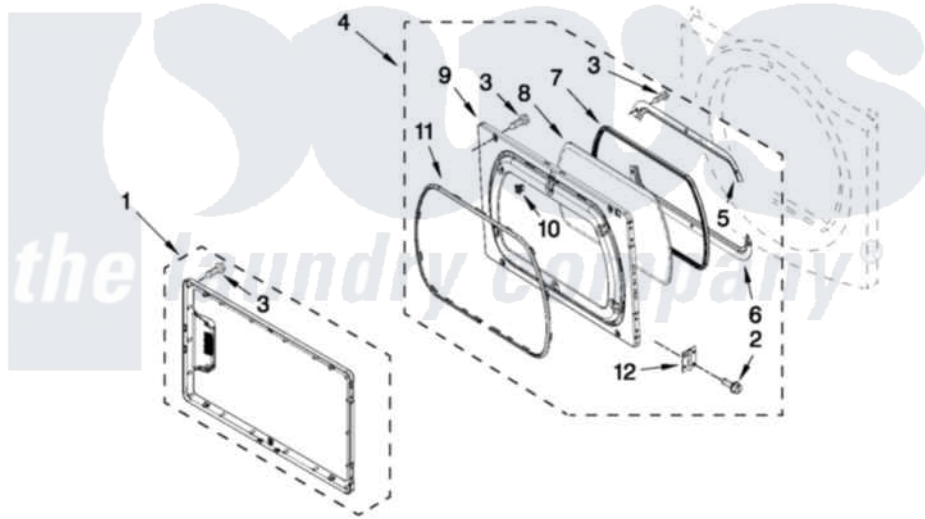

Maytag YMEDX700AG0 04 - DOOR PARTS

DOOR PARTS

For Model: YMEDX700AG0
(Cosmetallic)

FOR ORDERING INFORMATION REFER TO PARTS PRICE LIST

W10505975

7

[Maytag Residential Maytag YMEDX700AG0 Dryer Parts](#) Parts Diagram 04 - DOOR PARTS

[Click on the part number to view part](#)

Item	Original Part Number	Replaced By	Status	Part Description
1	W10461891			Door, Outer Assembly
2	342055	488627		Screw
3	3393258	3373329D		Screw
4	W10284132			Inner Door Assembly
5	W10284119			Retainer, Upper, Glass
6	W10284120			Retainer, Lower Glass
7	W10284122			Seal, Window
8	W10284121			Door, Glass
9	W10284132			Inner Door Assembly
10	690081	279570		Latch
11	W10354795			Seal-Door
12	3389247			Hinge And Pin Assembly