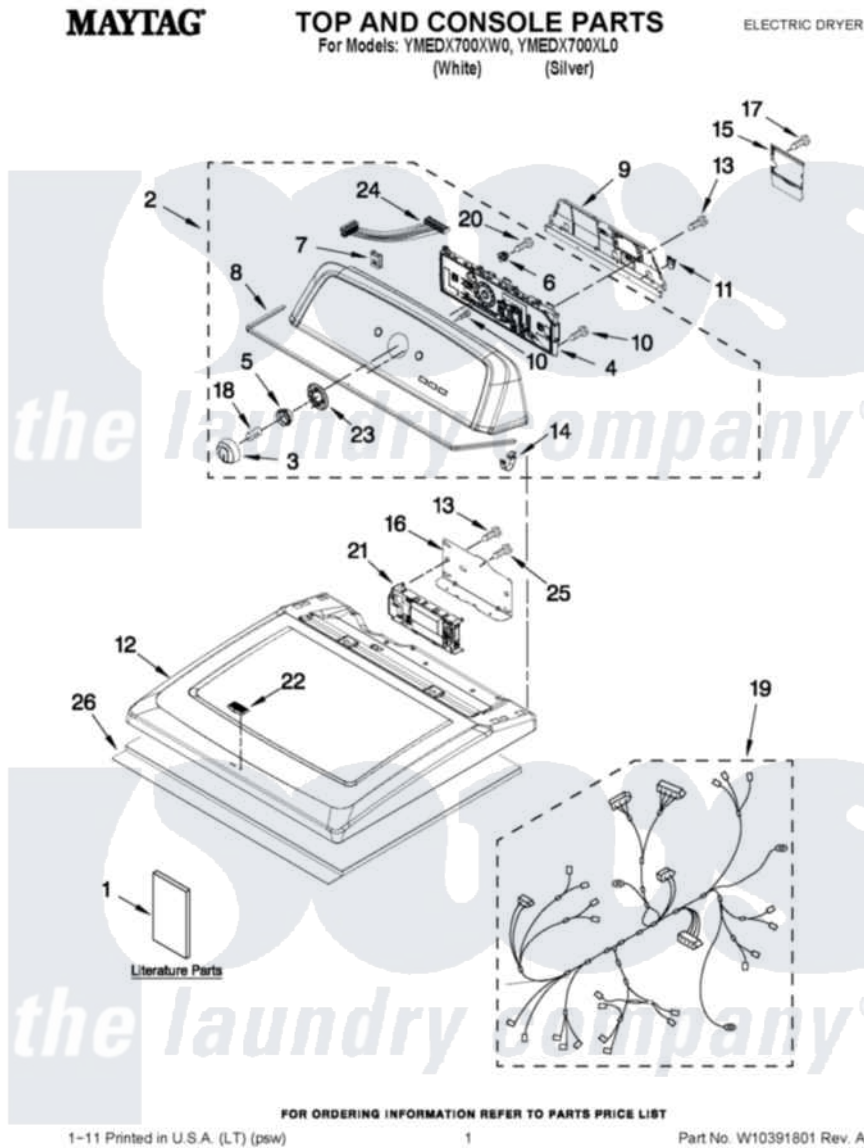

# Maytag YMEDX700XL0 01 - TOP AND CONSOLE PARTS

Maytag Residential Maytag YMEDX700XL0 Dryer Parts Parts Diagram 01 - TOP AND CONSOLE PARTS  
 Click on the part number to view part

Item	Original Part Number	Replaced By	Status	Part Description
1	W10115228		Not Available	INSTRUCTIONS, INSTALLATION
"	W10096989		Not Available	GUIDE, USE & CARE
"	W10097036		Not Available	TECH SHEET
2	<a href="#">W10293248</a>			Console Assembly
"	<a href="#">W10293249</a>			Console Assembly
3	<a href="#">W10251381</a>			Knob, Control
"	<a href="#">W10251384</a>			Knob, Control
4	<a href="#">W10272644</a>			User Interface Assembly
5	<a href="#">W10326923</a>			Spacer, Knob
6	<a href="#">W10274524</a>			Tensioner, Facia
7	<a href="#">W10298336</a>			8-18 Nch, U-Type NUT
8	<a href="#">W10280079</a>			Seal, Console
9	<a href="#">W10096969</a>			Panel, Rear Console
10	<a href="#">3196172</a>			Screw, 6-19 X 3/8
11	<a href="#">W10279552</a>			Plug-Upper Rear Panel
12	<a href="#">W10268730</a>			Top

"	<a href="#">W10268731</a>		Top
13	3390647	<a href="#">488729</a>	Screw
14	<a href="#">8312709</a>		Clip-Console
15	W10286180	<a href="#">W10119283</a>	Cover, Terminal Block
16	<a href="#">W10271580</a>		Bracket, Motor Control
17	3390814	<a href="#">90767</a>	Screw, 8A X 3/8 HeX Washer Head Tapping
18	<a href="#">8536939</a>		Clip, Knob
19	W10287254	Not Available	HARNESS, ELECTRIC
20	<a href="#">W10219342</a>		Screw, Baffle Mounting
21	W10296532	<a href="#">W10214009</a>	Control, Electronic
22	<a href="#">W10323735</a>		Badge
23	<a href="#">W10305134</a>		Bezel, Cycle Trim
24	<a href="#">W10285494</a>		Cable, User Interface
25	8533971	<a href="#">90767</a>	Screw, 8A X 3/8 HeX Washer Head Tapping
26	<a href="#">W10123956</a>		Dampening Panel