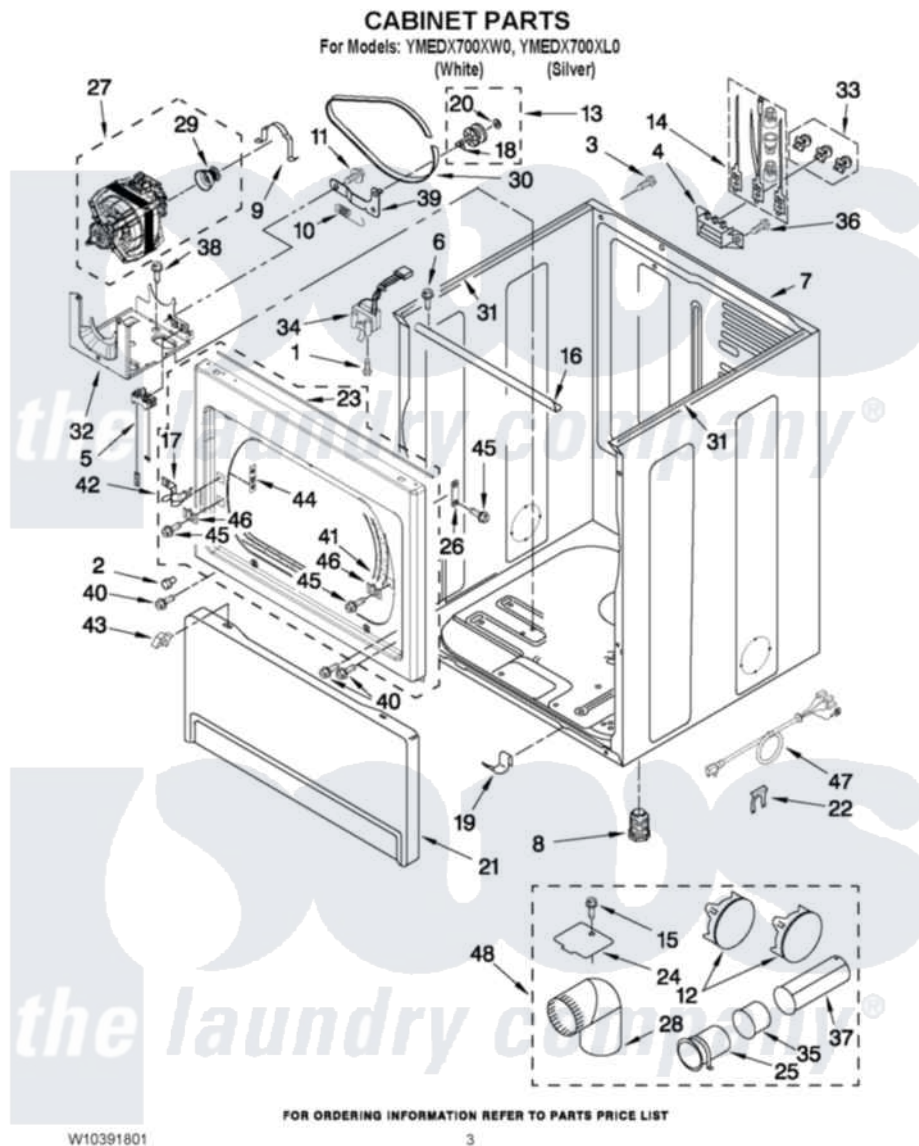

Maytag YMEDX700XL0 02 - CABINET PARTS

Maytag [Residential Maytag YMEDX700XL0 Dryer Parts](#) Parts Diagram 02 - CABINET PARTS
Click on the part number to view part

Item	Original Part Number	Replaced By	Status	Part Description
1	697773	3395530		Screw
2	693152			Bumper, Console
3	8533971	90767		Screw, 8A X 3/8 HeX Washer Head Tapping
4	3397659			Block, Terminal
5	W10246525	W10314253		Switch, Assembly Broken Belt
6	3390647	488729		Screw
7	8310656			Cabinet
"	W10292891			Cabinet
8	3392100	49621		Feet-Leveling
NI	279810			Foot-Optional
9	660658			Clamp, Motor Mounting 343481 685441
10	3387374			Spring, Idler
11	3389420			Retainer-Idler 1/4-20 X 1/16
12	49252			Plug, Multivent
"	W10151499	W10404617		Plug, Multivent

13	3388672	279640	Pulley-ldr
14	279318		Terminal Tinned And Brass Panel
15	3390646	W10139210	Screw, 8-18 X 5/16
16	W10236068		Bracket, Cabinet
17	3403431		Strike, Panel
18	690997		Washer, Thrust
19	W10291934		Clip
20	W10121334		Washer, Thrust
21	697215	3406797	Toe Panel
"	W10096974		Toe Panel
22	694415		Clip, Strain Relief
23	W10312811		Seal, Spill Guard
24	3394331		Plate Cover
25	8563747		Exhaust Pipe Medium Pipe
26	W10191265		Plug, Hinge Screw Front Panel
"	W10304147		Plug, Hinge Screw
27	8538263	279787	Motor-Drve
28	49026		4" - 90° Elbow
29	8578220		Pulley, Motor
30	W10112954		Belt, Drive
31	W10336128		Seal, Spill Guard
32	W10242878		Bracket, Motor Mounting
33	279393		Terminal Block Screw Kit
34	3406107		Door Switch Assembly
35	8563750		Exhaust Pipe
36	3393008	308685	Side Trim)
37	8563749		Exhaust Pipe
38	343641	681414	Screw, 10AB X 1/2
39	3388674	W10118756	Idler Bracket
40	3357011	308685	Side Trim)
41	3387242		Seal, Front Panel
42	W10362983		Upper Front Panel
"	W10362984		Upper Front Panel
43	3388229		Retainer, Toe Panel
44	3390902		Clip, Door Hinge
45	342055	488627	Screw
46	3403630		Plug, Strike Hole
"	W10097055		Plug, Strike
47	8579325		Power Cord
NI	W10331132		Dryer Exhaust Kit