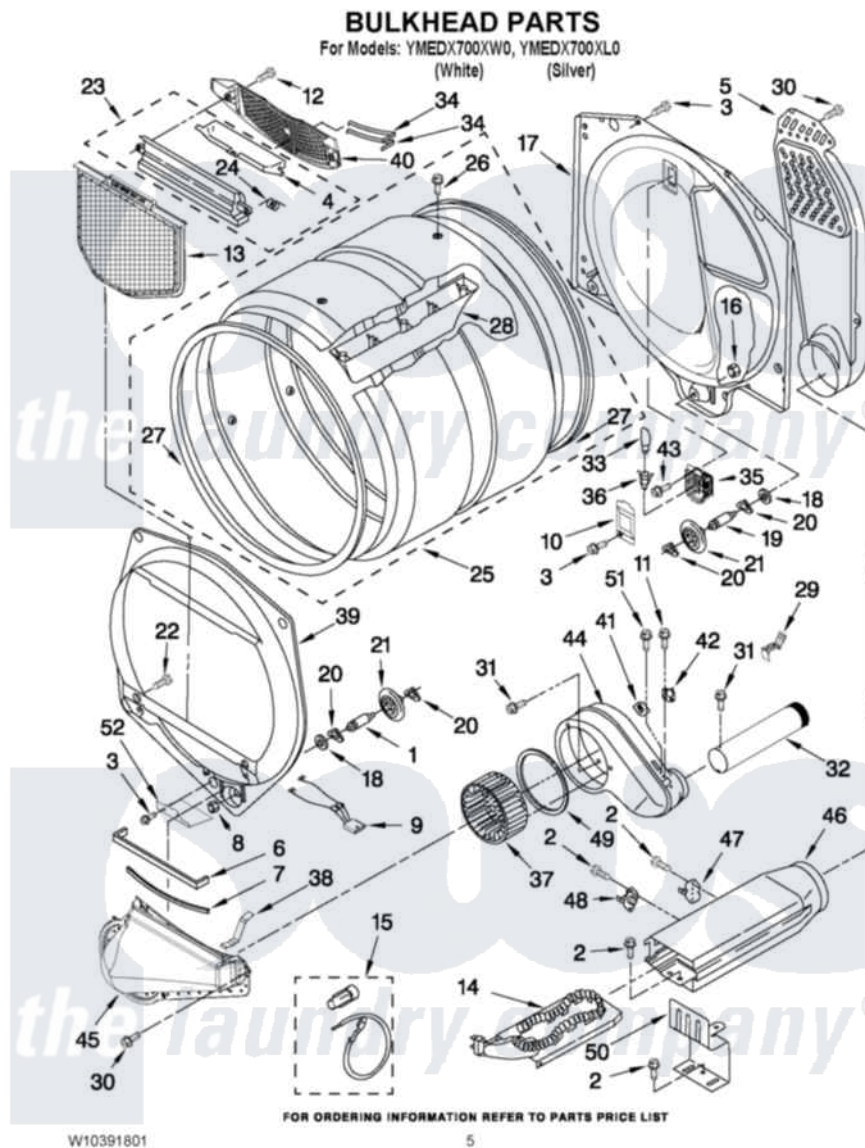

Maytag YMEDX700XL0 03 - BULKHEAD PARTS

Maytag Residential Maytag YMEDX700XL0 Dryer Parts Parts Diagram 03 - BULKHEAD PARTS
Click on the part number to view part

Item	Original Part Number	Replaced By	Status	Part Description
1	W10359271			Shaft, Drum Roller Threads
2	90767			Screw, 8A X 3/8 HeX Washer Head Tapping
3	3390647	488729		Screw
4	W10153413			Door, Lint Screen
5	697354	3387911		Duct-Air
6	697813			Seal, Outlet Housing
7	697814	697813		Seal, Outlet Housing
8	3934666	W10080210		Nut, 3/8 X 16
9	W10298258			Harness, Sensor
10	3402841	8532165		Lens, Drum Light
11	693995			Screw, Hex Head
12	3357011	308685		Side Trim)
13	W10049370	W10120998		Screen
14	3387747			Element, Heater
15	279457			Wire Kit, Terminal
16	W10001120	W10080190		Nut, 3/8-16

17	8520836		Bulkhead, Rear
18	3387459	W10080960	Washer, Support
19	W10359272		Shaft, Roller Drum Threads
20	690997		Washer, Thrust
21	W10314171		Roller, Support Assembly
22	3393008	308685	Side Trim)
23	W10153423		Outlet Grille, Housing Assembly
24	3394986		Spring, Lint Screen Door
25	8318215	W10197999	Drum
26	W10219342		Screw, Baffle Mounting
27	W10166807	280114	Seal
28	697693	W10113136	Baffle, Drum
29	8572105		Retainer, Toe Panel
30	8533971	90767	Screw, 8A X 3/8 HeX Washer Head Tapping
31	489463		Screw, 8-18 X 1/16
32	8066224	279936	Kit-Exhst
33	3406124	22002263	Lamp
34	3387223		Electrode, Sensor
35	8578825		Bracket, Drum Light
36	W10214261		Socket, Drum Light Assembly
37	697772		Wheel, Blower
38	8066208		Clip-Exhaust
39	697557		Bulkhead, Front
40	W10153412		Grille, Outlet
41	3392519		Thermal Limiter
42	8577274		Thermostat 295F
43	487909	488729	Screw
44	8544362	W10119255	Housing, Blower
45	8066168	W10128606	Duct-Lint
46	3392537		Box, Heater
47	8318314	279973	Kit, Thermal Cut-Off
48	3391914		Thermostat 295 F
49	697770		Seal, Cover Plate Blower Housing
50	8066099		Bracket, Heater Box
51	697773	3395530	Screw
52	W10128629		Shield, Blower Housing