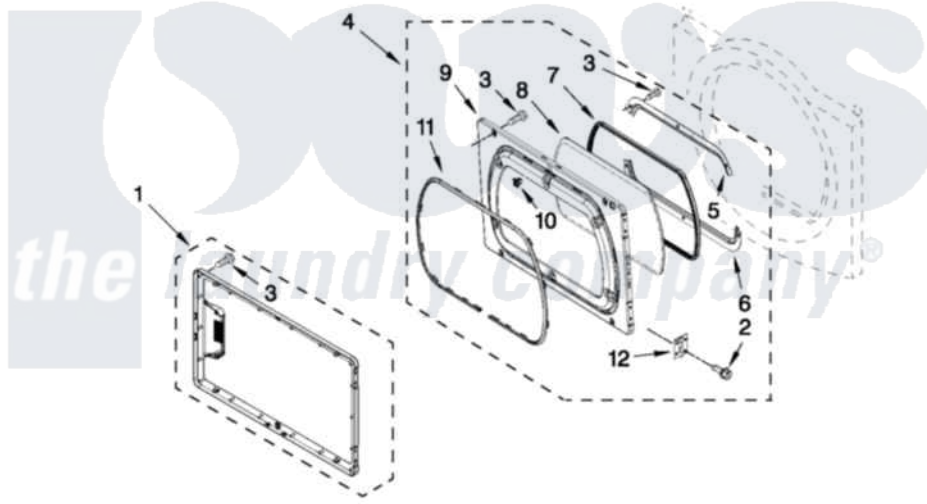

# Maytag YMEDX700XL0 04 - DOOR PARTS

## DOOR PARTS

For Models: YMEDX700XW0, YMEDX700XL0  
(White) (Silver)

W10391801

FOR ORDERING INFORMATION REFER TO PARTS PRICE LIST

7

[Maytag Residential Maytag YMEDX700XL0 Dryer Parts](#) Parts Diagram 04 - DOOR PARTS  
Click on the part number to view part

Item	Original Part Number	Replaced By	Status	Part Description
1	<a href="#">W10284127</a>			Outer Door Assembly
"	<a href="#">W10284144</a>			Door, Outer Assembly
2	342055	<a href="#">488627</a>		Screw
3	3393258	<a href="#">3373329D</a>		Screw
4	<a href="#">W10284132</a>			Inner Door Assembly
5	<a href="#">W10284119</a>			Retainer, Upper, Glass
6	<a href="#">W10284120</a>			Retainer, Lower Glass
7	<a href="#">W10284122</a>			Seal, Window
8	<a href="#">W10284121</a>			Door, Glass
9	<a href="#">W10284132</a>			Inner Door Assembly
10	690081	<a href="#">279570</a>		Latch
11	<a href="#">W10354795</a>			Seal-Door
12	<a href="#">W10330875</a>			Hinge And Pin Assembly
"	<a href="#">W10330876</a>			Hinge And Pin Assembly