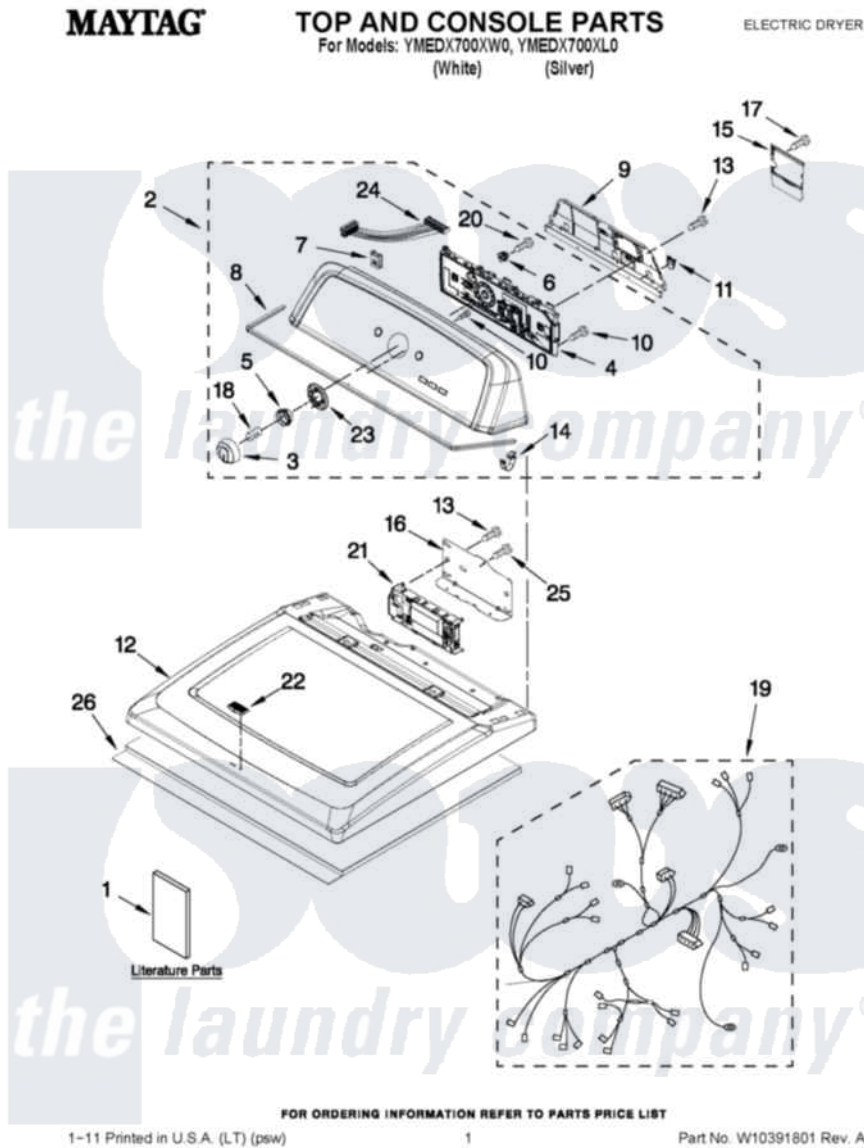

Maytag YMEDX700XW0 01 - TOP AND CONSOLE PARTS

Maytag Residential Maytag YMEDX700XW0 Dryer Parts Parts Diagram 01 - TOP AND CONSOLE PARTS
 Click on the part number to view part

Item	Original Part Number	Replaced By	Status	Part Description
1	W10115228		Not Available	INSTRUCTIONS, INSTALLATION
"	W10096989		Not Available	GUIDE, USE & CARE
"	W10097036		Not Available	TECH SHEET
2	W10293248			Console Assembly
"	W10293249			Console Assembly
3	W10251381			Knob, Control
"	W10251384			Knob, Control
4	W10272644			User Interface Assembly
5	W10326923			Spacer, Knob
6	W10274524			Tensioner, Facia
7	W10298336			8-18 Nch, U-Type NUT
8	W10280079			Seal, Console
9	W10096969			Panel, Rear Console
10	3196172			Screw, 6-19 X 3/8
11	W10279552			Plug-Upper Rear Panel
12	W10268730			Top

"	W10268731		Top
13	3390647	488729	Screw
14	8312709		Clip-Console
15	W10286180	W10119283	Cover, Terminal Block
16	W10271580		Bracket, Motor Control
17	3390814	90767	Screw, 8A X 3/8 HeX Washer Head Tapping
18	8536939		Clip, Knob
19	W10287254	Not Available	HARNESSE, ELECTRIC
20	W10219342		Screw, Baffle Mounting
21	W10296532	W10214009	Control, Electronic
22	W10323735		Badge
23	W10305134		Bezel, Cycle Trim
24	W10285494		Cable, User Interface
25	8533971	90767	Screw, 8A X 3/8 HeX Washer Head Tapping
26	W10123956		Dampening Panel