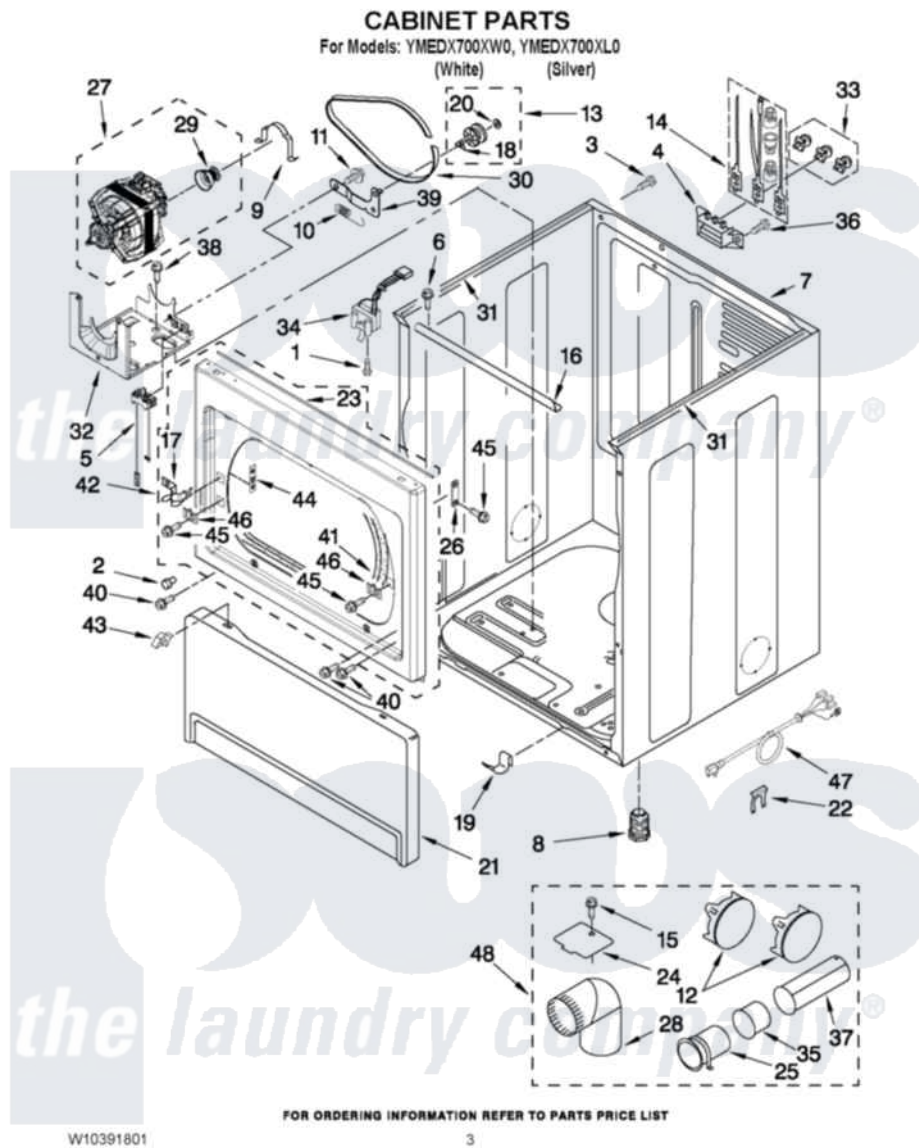

Maytag YMEDX700XW0 02 - CABINET PARTS

Maytag Residential Maytag YMEDX700XW0 Dryer Parts Parts Diagram 02 - CABINET PARTS
 Click on the part number to view part

Item	Original Part Number	Replaced By	Status	Part Description
1	697773	3395530		Screw
2	693152			Bumper, Console
3	8533971	90767		Screw, 8A X 3/8 HeX Washer Head Tapping
4	3397659			Block, Terminal
5	W10246525	W10314253		Switch, Assembly Broken Belt
6	3390647	488729		Screw
7	8310656			Cabinet
"	W10292891			Cabinet
8	3392100	49621		Feet-Leveling
NI	279810			Foot-Optional
9	660658			Clamp, Motor Mounting 343481 685441
10	3387374			Spring, Idler
11	3389420			Retainer-Idler 1/4-20 X 1/16
12	49252			Plug, Multivent
"	W10151499	W10404617		Plug, Multivent

13	3388672	279640	Pulley-ldr
14	279318		Terminal Tinned And Brass Panel
15	3390646	W10139210	Screw, 8-18 X 5/16
16	W10236068		Bracket, Cabinet
17	3403431		Strike, Panel
18	690997		Washer, Thrust
19	W10291934		Clip
20	W10121334		Washer, Thrust
21	697215	3406797	Toe Panel
"	W10096974		Toe Panel
22	694415		Clip, Strain Relief
23	W10312811		Seal, Spill Guard
24	3394331		Plate Cover
25	8563747		Exhaust Pipe Medium Pipe
26	W10191265		Plug, Hinge Screw Front Panel
"	W10304147		Plug, Hinge Screw
27	8538263	279787	Motor-Drve
28	49026		4" - 90° Elbow
29	8578220		Pulley, Motor
30	W10112954		Belt, Drive
31	W10336128		Seal, Spill Guard
32	W10242878		Bracket, Motor Mounting
33	279393		Terminal Block Screw Kit
34	3406107		Door Switch Assembly
35	8563750		Exhaust Pipe
36	3393008	308685	Side Trim)
37	8563749		Exhaust Pipe
38	343641	681414	Screw, 10AB X 1/2
39	3388674	W10118756	Idler Bracket
40	3357011	308685	Side Trim)
41	3387242		Seal, Front Panel
42	W10362983		Upper Front Panel
"	W10362984		Upper Front Panel
43	3388229		Retainer, Toe Panel
44	3390902		Clip, Door Hinge
45	342055	488627	Screw
46	3403630		Plug, Strike Hole
"	W10097055		Plug, Strike
47	8579325		Power Cord
NI	W10331132		Dryer Exhaust Kit