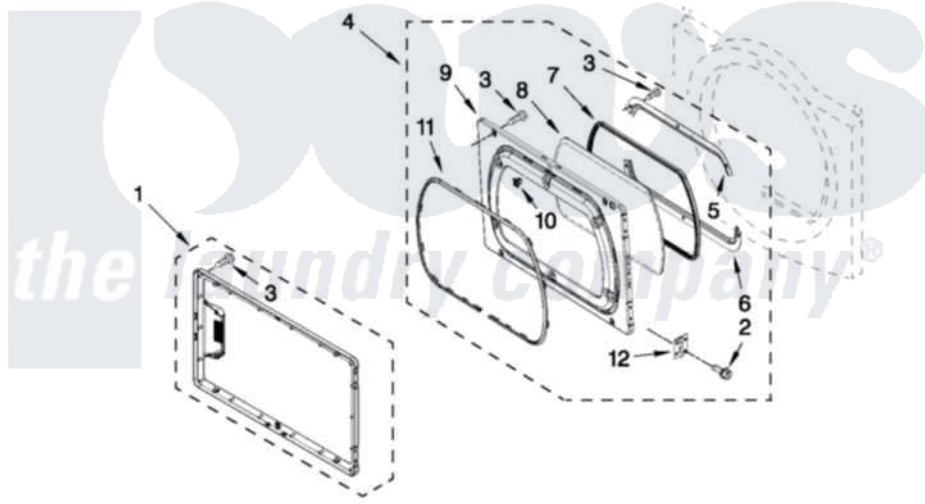

Maytag YMEDX700XW0 04 - DOOR PARTS

DOOR PARTS

For Models: YMEDX700XW0, YMEDX700XLO
(White) (Silver)

FOR ORDERING INFORMATION REFER TO PARTS PRICE LIST

W10391801

7

Maytag [Residential Maytag YMEDX700XW0 Dryer Parts](#) Parts Diagram 04 - DOOR PARTS
Click on the part number to view part

Item	Original Part Number	Replaced By	Status	Part Description
1	W10284127			Outer Door Assembly
"	W10284144			Door, Outer Assembly
2	342055	488627		Screw
3	3393258	3373329D		Screw
4	W10284132			Inner Door Assembly
5	W10284119			Retainer, Upper, Glass
6	W10284120			Retainer, Lower Glass
7	W10284122			Seal, Window
8	W10284121			Door, Glass
9	W10284132			Inner Door Assembly
10	690081	279570		Latch
11	W10354795			Seal-Door
12	W10330875			Hinge And Pin Assembly
"	W10330876			Hinge And Pin Assembly