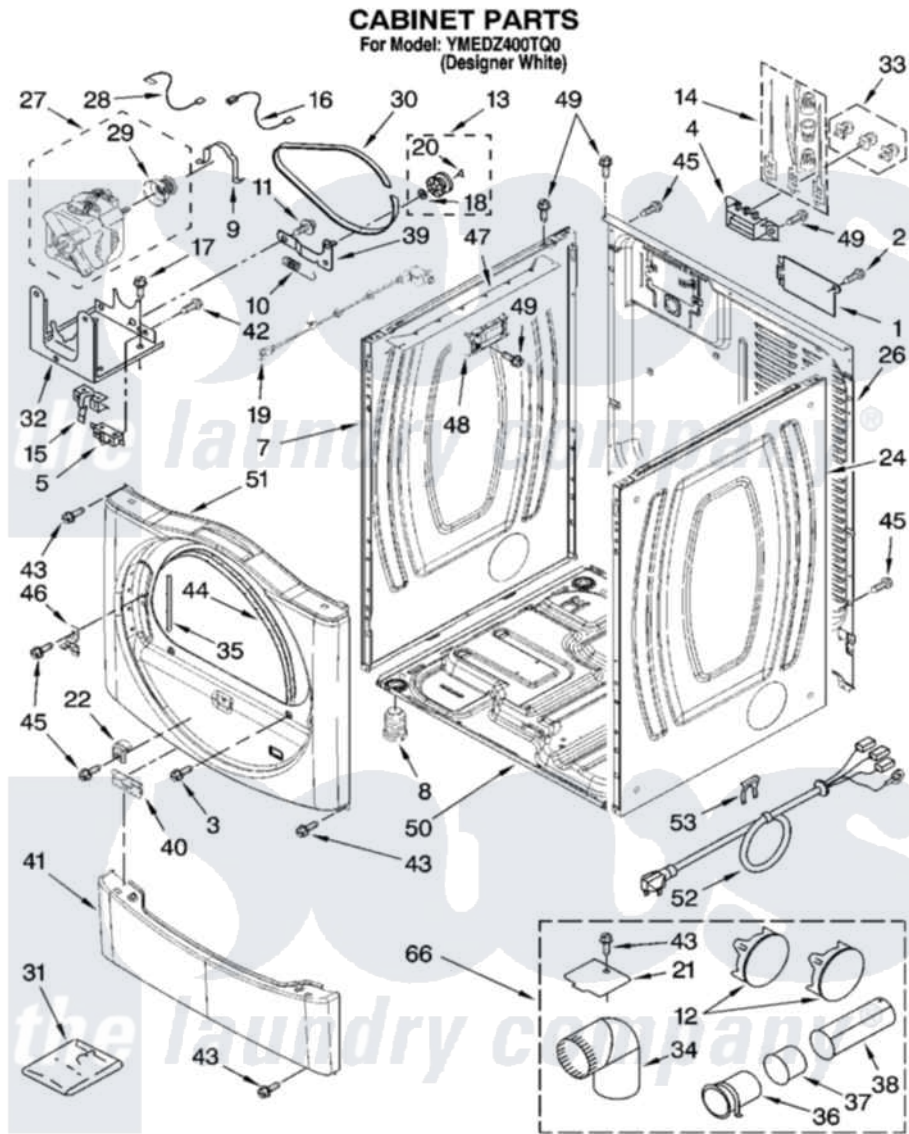

Maytag YMEDZ400TQ0 02 - CABINET PARTS

W10159100

3

Maytag [Residential Maytag YMEDZ400TQ0 Dryer Parts](#) Parts Diagram 02 - CABINET PARTS
 Click on the part number to view part

Item	Original Part Number	Replaced By	Status	Part Description
1	8576583	W10119283		Cover, Terminal Block
2	8533974	4331106		Screw, No.10-32 X 7/16
3	3357011	308685		Side Trim)
4	3397659			Block, Terminal
5	3394881	279782		Switch-Lid
7	8565054			Panel, Side
8	3392100	49621		Feet-Leveling
"	279810			Foot-Optional
9	660658			Clamp, Motor Mounting 343481 685441
10	3387374			Spring, Idler
11	3389420			Retainer-Idler 1/4-20 X 1/16
12	697750	W10470674		Dryer Exhaust Kit
13	3388672	279640		Pulley-Idr
14	279318			Terminal Tinned And Brass Panel
15	8066120			Lever, Door Switch

16	3394081		Wire, Broken Belt Switch
17	343641	681414	Screw, 10AB X 1/2
18	233520		Washer, Thrust
19	8574875	W10318609	Switch, Assembly Door
20	W10121334		Washer, Thrust
21	8066115	3394331	Plate Cover
22	8565083		Ramp, Door
24	8565048		Panel, Side
26	8565059		Panel, Rear
27	8538263	279787	Motor-Drive
28	3398948		Wire, Jumper
29	8578220		Pulley, Motor
30	W10112954		Belt, Drive
31	8572546		Odor Remover
32	3387118		Bracket, Motor
33	279393		Terminal Block Screw Kit
34	49026		4" - 90° Elbow
35	8565043		Plug, Strip Front Panel
36	8563747		Exhaust Pipe Medium Pipe
37	8563750		Exhaust Pipe
38	8563749		Exhaust Pipe
39	3388674	W10118756	Idler Bracket
40	8519459		Clip, Toe Panel
41	8540621		Panel, Toe
42	98129		Screw, 6-20 X 1 1/16
43	3390647	488729	Screw
44	3387242		Seal, Front Panel
45	3393008	308685	Side Trim)
46	8565122		Strike, Door
47	8563727		Bracket, Control
48	W10132445		Control Board
49	90767		Screw, 8A X 3/8 HeX Washer Head Tapping
50	8565046		(BROKEN BELT BASE, CABINET SWITCH)
51	W10117421		Front Panel
52	8579325		Power Cord
53	694415		Clip, Strain Relief
NI		Not Available	
66	279818	W10470674	Dryer Exhaust Kit