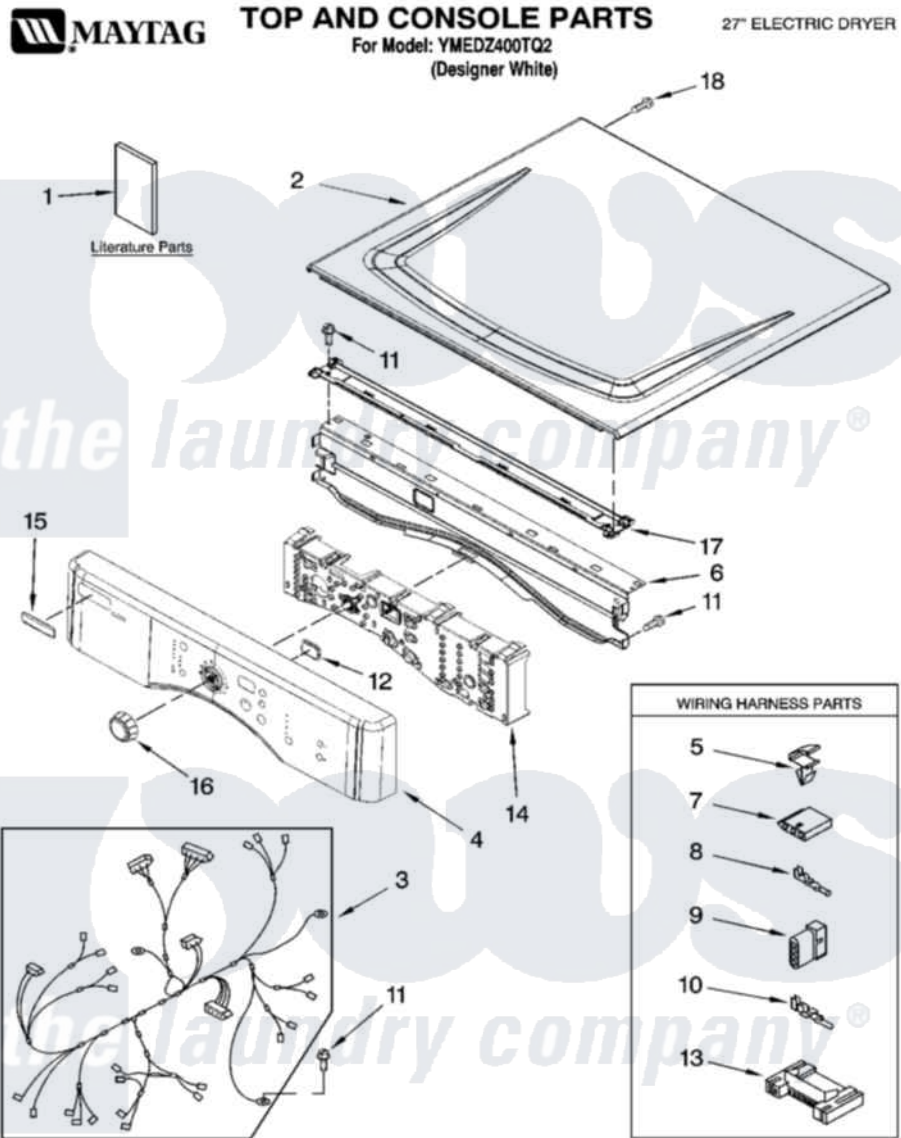

Maytag YMEDZ400TQ2 01 - TOP AND CONSOLE PARTS

Maytag Residential Maytag YMEDZ400TQ2 Dryer Parts Parts Diagram 01 - TOP AND CONSOLE PARTS
Click on the part number to view part

Item	Original Part Number	Replaced By	Status	Part Description
1	W10112937			Use And Care Guide
"	W10133923		Not Available	Tech Sheet
"	W10117403		Not Available	Guide, Quick Start
2	8563730	W10336080		Top
3	W10110974		Not Available	Harness, Main
4	W10117384			Panel, Console
5	3394427			Clip-Harness
6	8565237			Bracket, Console
7	353424			Plug, Terminal
8	94614			Terminal
9	3936144			Do-It-Yourself Repair Manuals
10	94613	596797		Terminal
11	3390647	488729		Screw
12	W10117387			Lens, Display
13	3395683			Receptacle, Multi-Terminal
14	W10117416			Assembly, User Interface

15	W10112569	W10203949	Medallion
16	W10112899		Knob, Control
17	8574968		Screw, 10-16 X 1/2
18	3400238		Screw, 2-28 X 1/2