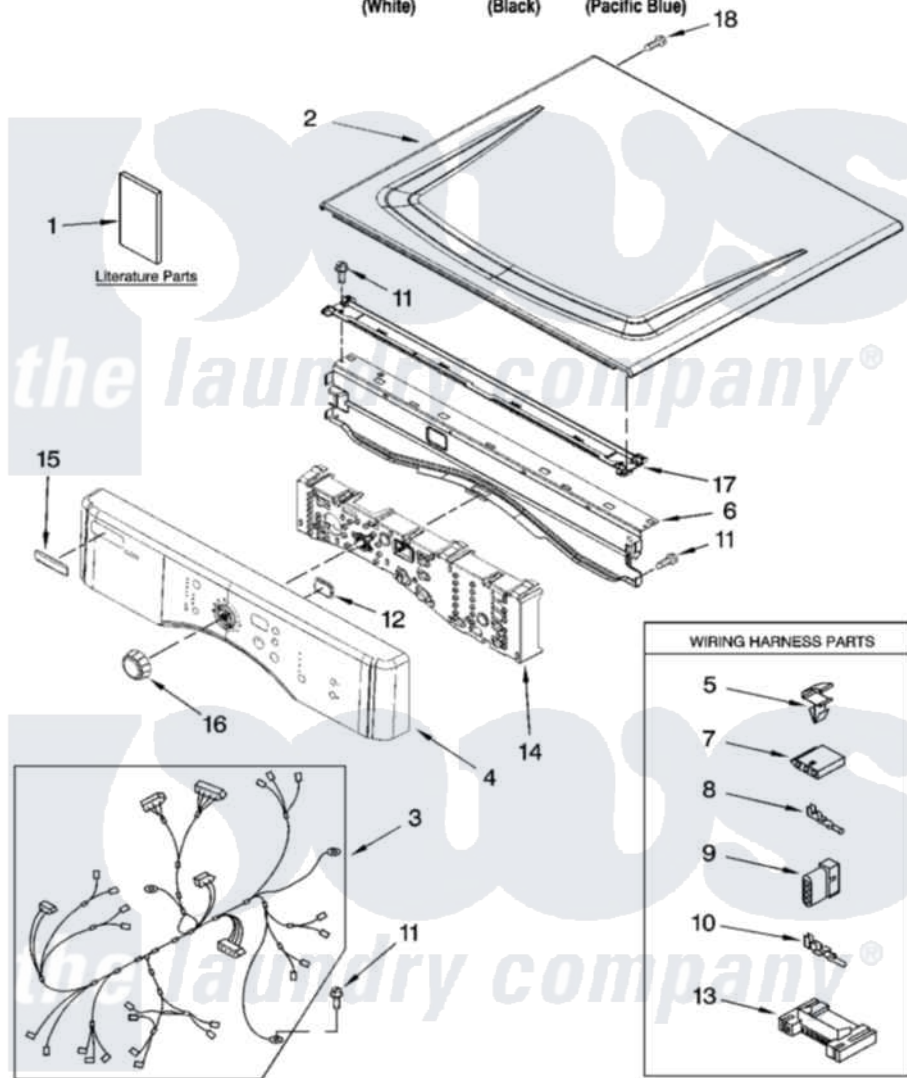

Maytag YMEDZ600TB0 01 - TOP AND CONSOLE PARTS

TOP AND CONSOLE PARTS

For Model: YMEDZ600TW0 (White) YMEDZ600TB0 (Black) YMED9600TK0 (Pacific Blue)

27" Electric Dryer

8-07 Printed in U.S.A. (LT)

1

Part No. W10159103 Rev. A

Maytag Residential Maytag YMEDZ600TB0 Dryer Parts Parts Diagram 01 - TOP AND CONSOLE PARTS

[Click on the part number to view part](#)

Item	Original Part Number	Replaced By	Status	Part Description
1	W10112937			Use And Care Guide
"	W10133923		Not Available	Tech Sheet
"	W10117403		Not Available	Guide, Quick Start
2	8563730	W10336080		Top
"	W10129703			Top
"	W10140767	W10153510		Top
3	W10110974		Not Available	Harness, Main
4	W10117389			Panel, Console
"	W10117393			Panel, Console
"	W10119034			Panel, Console
5	3394427			Clip-Harness
6	8565237			Bracket, Console
7	353424			Plug, Terminal
8	94614			Terminal
9	3936144			Do-It-Yourself Repair Manuals
10	94613	596797		Terminal

11	3390647	488729	Screw
12	W10117387		Lens, Display
13	3395683		Receptacle, Multi-Terminal
14	W10117417		Assembly, User Interface
15	W10112569	W10203949	Medallion
16	W10119050		Knob, Control
17	8574968		Screw, 10-16 X 1/2
18	3400238		Screw, 2-28 X 1/2