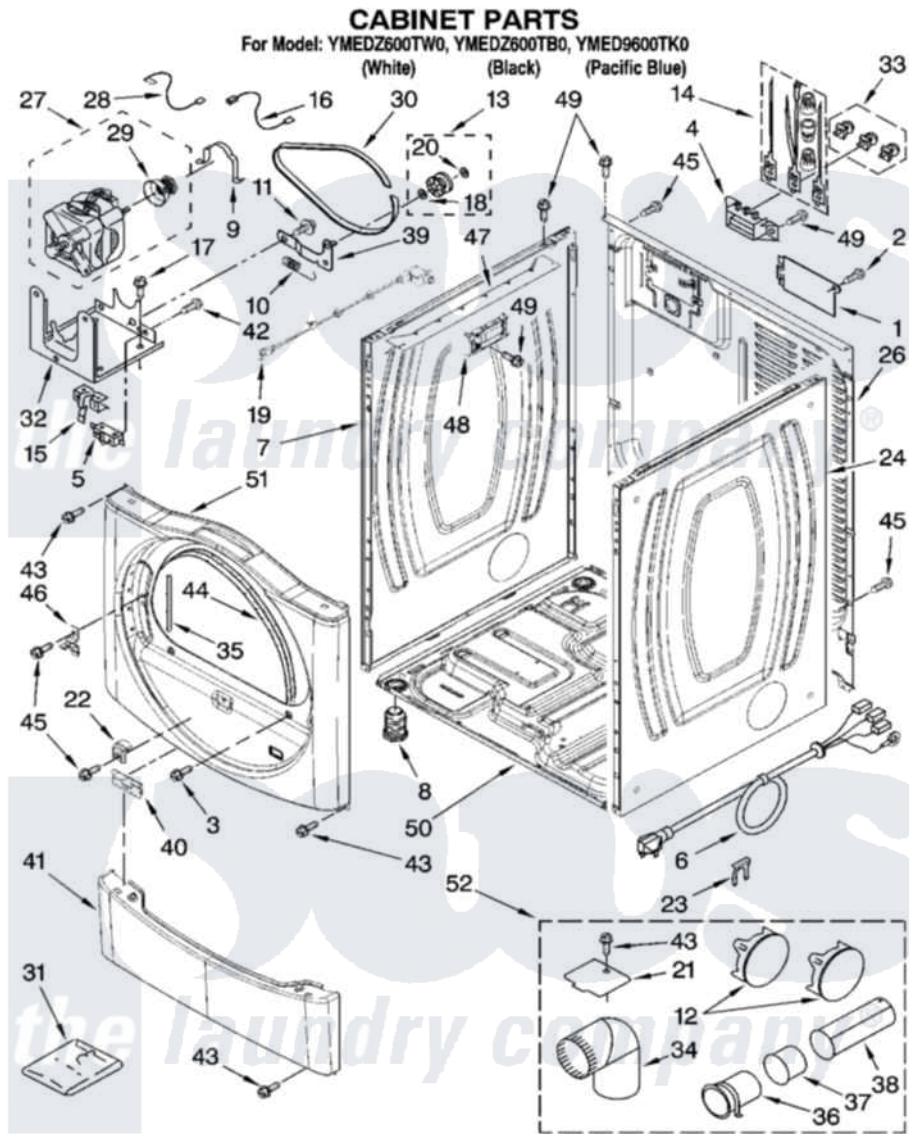

# Maytag YMEDZ600TB0 02 - CABINET PARTS

W10159103

3

Maytag [Residential Maytag YMEDZ600TB0 Dryer Parts](#) Parts Diagram 02 - CABINET PARTS  
 Click on the part number to view part

| Item | Original Part Number      | Replaced By               | Status | Part Description                       |
|------|---------------------------|---------------------------|--------|--|
| 1    | 8576583                   | <a href="#">W10119283</a> |        | Cover, Terminal Block                  |
| 2    | 8533974                   | <a href="#">4331106</a>   |        | Screw, No.10-32 X 7/16                 |
| 3    | 3357011                   | <a href="#">308685</a>    |        | Side Trim )                            |
| 4    | <a href="#">3397659</a>   |                           |        | Block, Terminal                        |
| 5    | 3394881                   | <a href="#">279782</a>    |        | Switch-Lid                             |
| 6    | <a href="#">8579325</a>   |                           |        | Power Cord                             |
| 7    | <a href="#">8565054</a>   |                           |        | Panel, Side                            |
| "    | <a href="#">W10112962</a> |                           |        | Panel, Side                            |
| "    | <a href="#">W10119026</a> |                           |        | Panel, Side                            |
| 8    | 3392100                   | <a href="#">49621</a>     |        | Feet-Leveling                          |
| "    | <a href="#">279810</a>    |                           |        | Foot-Optional                          |
| 9    | <a href="#">660658</a>    |                           |        | Clamp, Motor Mounting<br>343481 685441 |
| 10   | <a href="#">3387374</a>   |                           |        | Spring, Idler                          |
| 11   | <a href="#">3389420</a>   |                           |        | Retainer-Idler 1/4-20 X 1/16           |
| 12   | 697750                    | <a href="#">W10470674</a> |        | Dryer Exhaust Kit                      |
| "    | 3388309                   | <a href="#">W10470674</a> |        | Dryer Exhaust Kit                      |