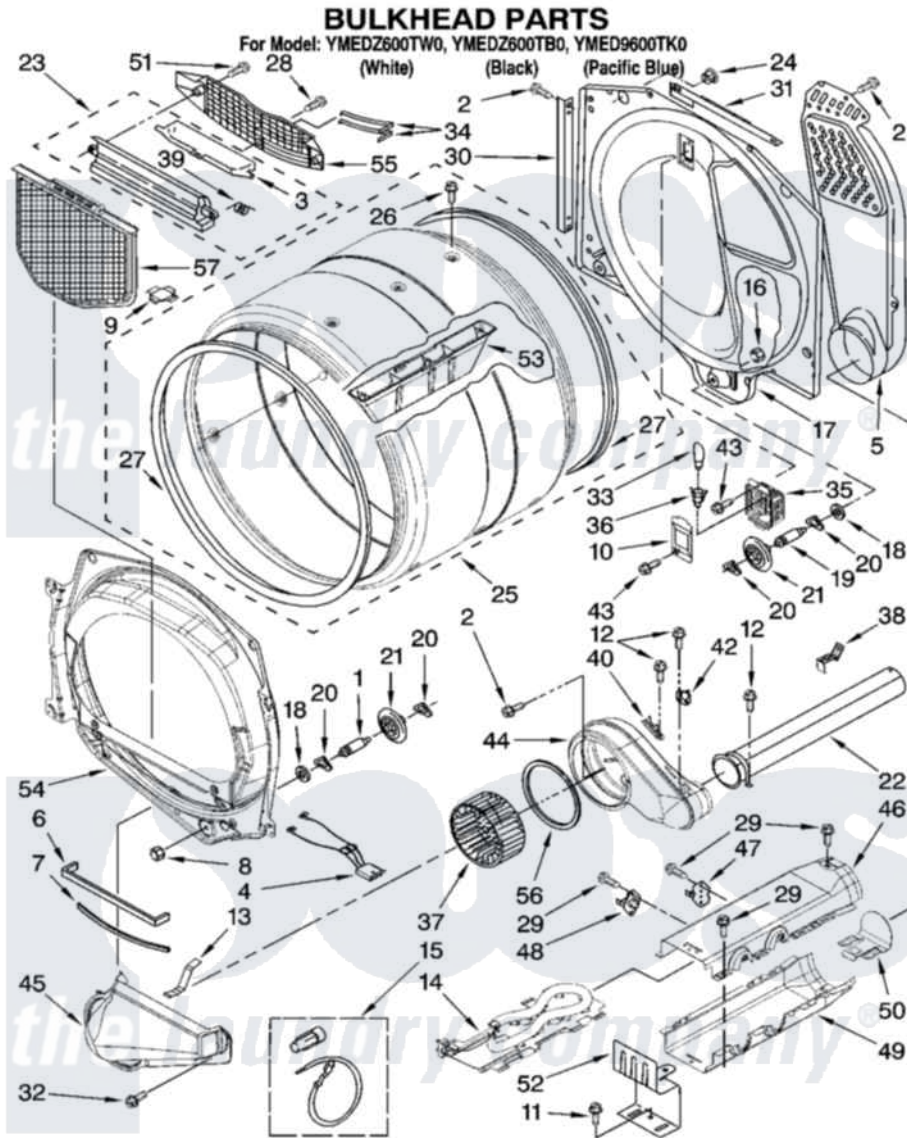

Maytag YMEDZ600TB0 03 - BULKHEAD PARTS

W10159103

5

Maytag [Residential Maytag YMEDZ600TB0 Dryer Parts](#) Parts Diagram 03 - BULKHEAD PARTS

[Click on the part number to view part](#)

Item	Original Part Number	Replaced By	Status	Part Description
1	8575324	W10359271		Shaft, Drum Roller Threads
2	3390647	488729		Screw
3	8563758			Door, Lint Screen
4	3406653			Harness, Sensor
5	697354	3387911		Duct-Air
6	697813			Seal, Outlet Housing
7	697814	697813		Seal, Outlet Housing
8	3934666	W10080210		Nut, 3/8 X 16
9	8066086			Plug, Drum Hole
10	3402841	8532165		Lens, Drum Light
11	693995			Screw, Hex Head
12	8533971	90767		Screw, 8A X 3/8 HeX Washer Head Tapping
13	8066208			Clip-Exhaust
14	8544771			Heater Element
15	279457			Wire Kit, Terminal
16	W10001120	W10080190		Nut, 3/8-16