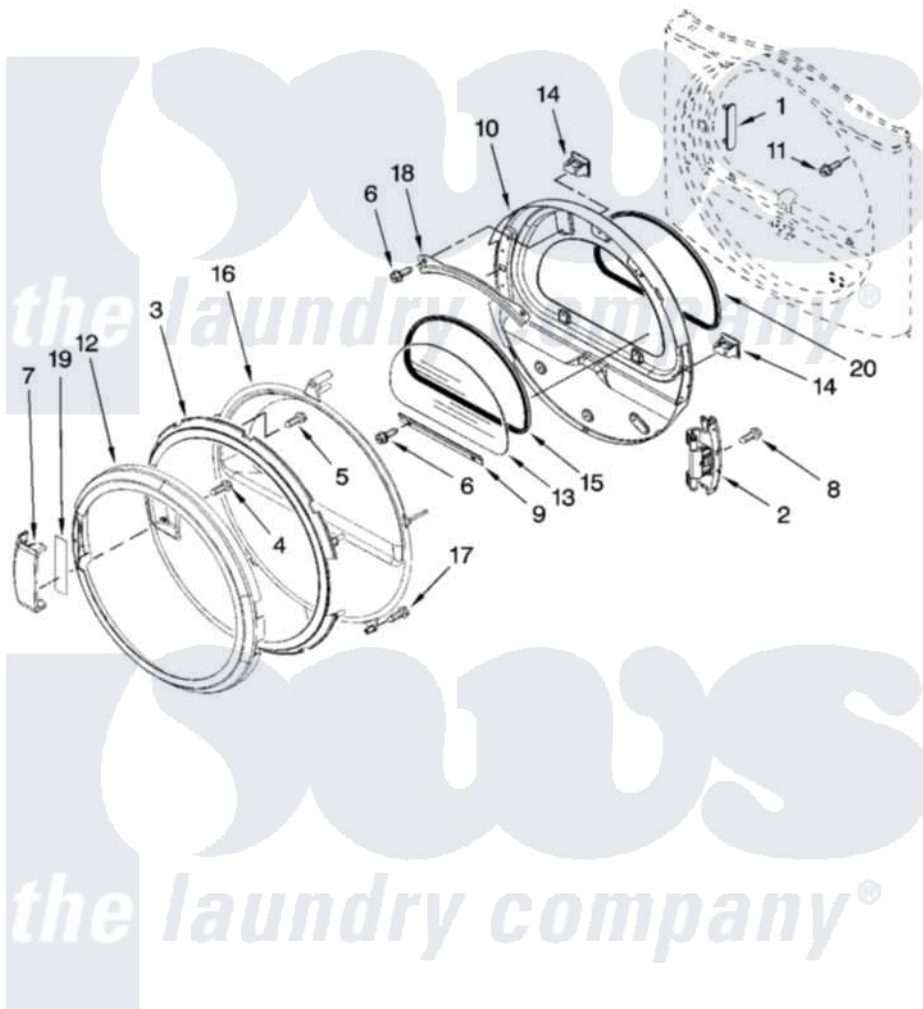

# Maytag YMEDZ600TB0 04 - DOOR PARTS, OPTIONAL PARTS (NOT INCLUDED)

## DOOR PARTS

For Model: YMEDZ600TW0, YMEDZ600TB0, YMED9600TK0  
(White) (Black) (Pacific Blue)

W10159103

7

Maytag [Residential Maytag YMEDZ600TB0 Dryer Parts](#) Parts Diagram 04 - DOOR PARTS, OPTIONAL PARTS (NOT INCLUDED)

[Click on the part number to view part](#)

Item	Original Part Number	Replaced By	Status	Part Description
1	<a href="#">8565119</a>			Label, Hinge Hole Cover
2	<a href="#">8578887</a>			Door Hinge Assembly
3	<a href="#">W10119053</a>			Door Screen And Intermediate Assembly
4	<a href="#">9742177</a>			Screw, 8-18 X .625
5	<a href="#">3400618</a>			Screw, 6-19 X 3/8
6	3393258	<a href="#">3373329D</a>		Screw
7	<a href="#">W10117478</a>			Handle, Door
8	W10017850	<a href="#">280203</a>		Screw-Kit
9	<a href="#">8519354</a>			Retainer-Window
10	8578933	<a href="#">W10164062</a>		Door Assembly
11	<a href="#">355515</a>			Screw, 8-18 X 11/16
12	<a href="#">W10112917</a>			Door, Outer Ring
13	8565117	<a href="#">W10286878</a>		Window
14	690081	<a href="#">279570</a>		Latch