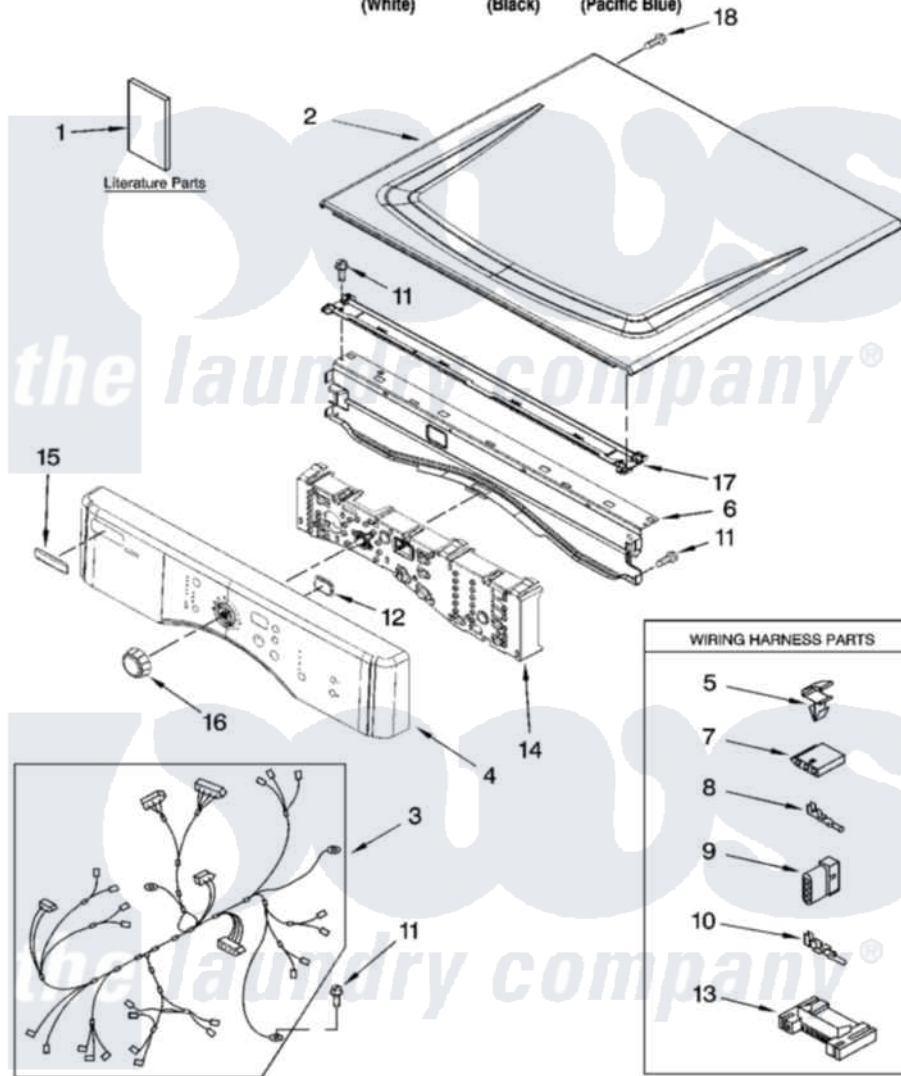

Maytag YMEDZ600TB2 01 - TOP AND CONSOLE PARTS

TOP AND CONSOLE PARTS

For Model: YMEDZ600TW2, YMEDZ600TB2, YMEDZ600TK2
(White) (Black) (Pacific Blue)

27" Electric Dryer

12-07 Printed in U.S.A. (LT)

1

Part No. W10180551 Rev. A

Maytag Residential Maytag YMEDZ600TB2 Dryer Parts Parts Diagram 01 - TOP AND CONSOLE PARTS
Click on the part number to view part

Item	Original Part Number	Replaced By	Status	Part Description
1	W10112937			Use And Care Guide
"	W10133923		Not Available	Tech Sheet
"	W10117403		Not Available	Guide, Quick Start
2	8563730	W10336080		Top
"	W10129703			Top
"	W10140767	W10153510		Top
3	W10110974		Not Available	Harness, Main
4	W10117389			Panel, Console
"	W10117393			Panel, Console
"	W10119034			Panel, Console
5	3394427			Clip-Harness
6	8565237			Bracket, Console
7	353424			Plug, Terminal
8	94614			Terminal
9	3936144			Do-It-Yourself Repair Manuals
10	94613	596797		Terminal

11	3390647	488729	Screw
12	W10117387		Lens, Display
13	3395683		Receptacle, Multi-Terminal
14	W10117417		Assembly, User Interface
15	W10112569	W10203949	Medallion
16	W10119050		Knob, Control
17	8574968		Screw, 10-16 X 1/2
18	3400238		Screw, 2-28 X 1/2