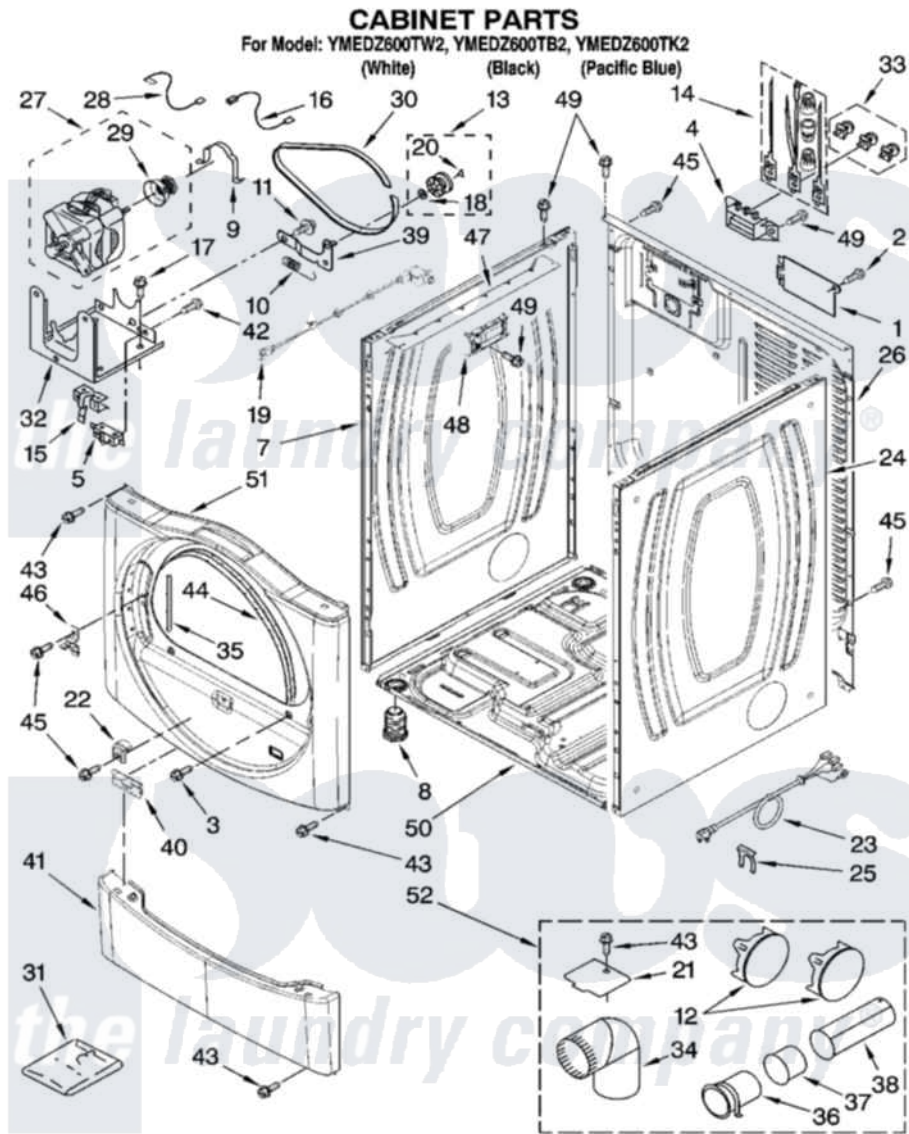

Maytag YMEDZ600TB2 02 - CABINET PARTS

W10180551

3

Maytag [Residential Maytag YMEDZ600TB2 Dryer Parts](#) Parts Diagram 02 - CABINET PARTS
Click on the part number to view part

Item	Original Part Number	Replaced By	Status	Part Description
1	8576583	W10119283		Cover, Terminal Block
2	8533974	4331106		Screw, No.10-32 X 7/16
3	3357011	308685		Side Trim)
4	3397659			Block, Terminal
5	3394881	279782		Switch-Lid
7	8565054			Panel, Side
"	W10112962			Panel, Side
"	W10119026			Panel, Side
8	3392100	49621		Feet-Leveling
"	279810			Foot-Optional
9	660658			Clamp, Motor Mounting 343481 685441
10	3387374			Spring, Idler
11	3389420			Retainer-Idler 1/4-20 X 1/16
12	697750	W10470674		Dryer Exhaust Kit
"	3388309	W10470674		Dryer Exhaust Kit
"	8561800			Plug, Multivent