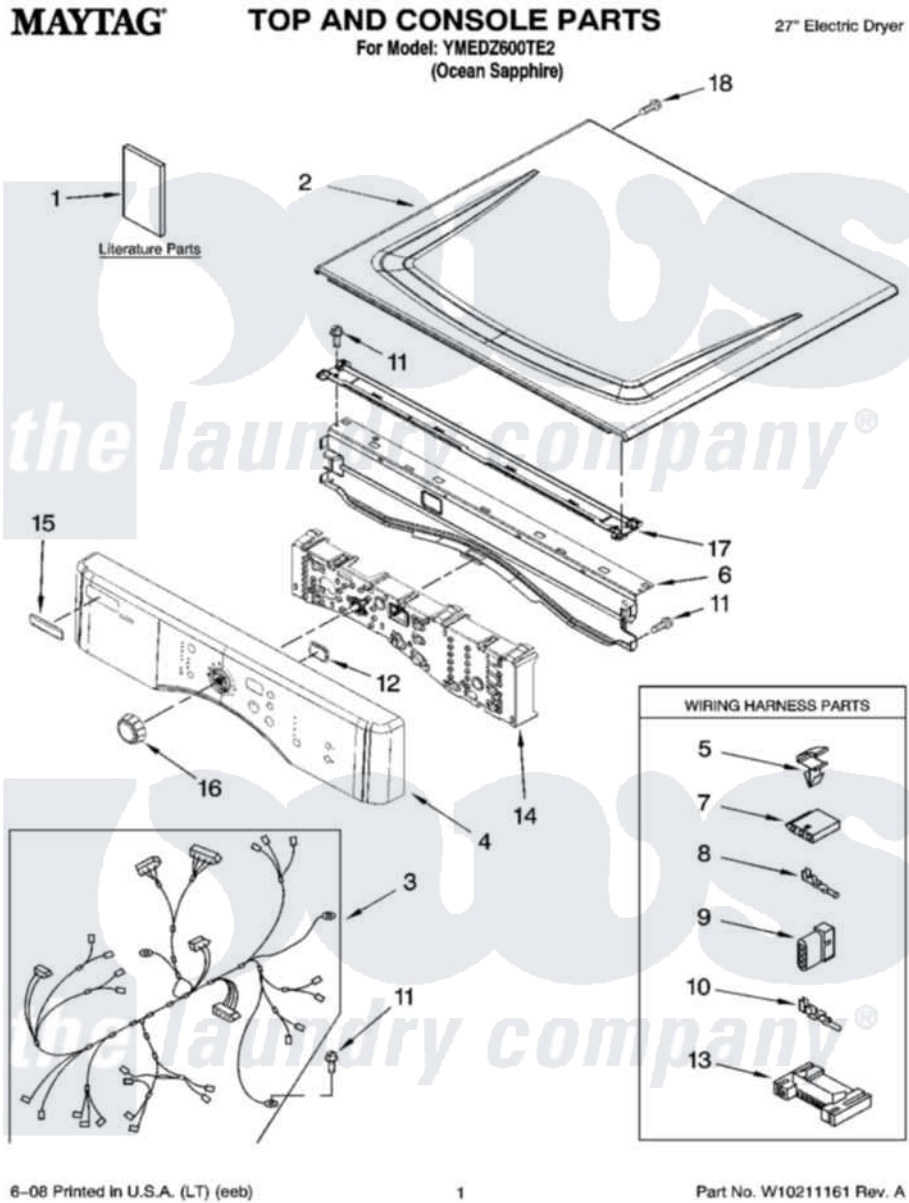

Maytag YMEDZ600TE2 01 - TOP AND CONSOLE PARTS

6-08 Printed in U.S.A. (LT) (eeb)

1

Part No. W10211161 Rev. A

Maytag Residential Maytag YMEDZ600TE2 Dryer Parts Parts Diagram 01 - TOP AND CONSOLE PARTS
 Click on the part number to view part

Item	Original Part Number	Replaced By	Status	Part Description
1	W10112937			Use And Care Guide
"	W10133923		Not Available	Tech Sheet
"	W10117403		Not Available	Guide, Quick Start
2	W10174561			Top
3	W10202235		Not Available	Harness, Main
4	W10174674			Panel, Console
5	3394427			Clip-Harness
6	8565237			Bracket, Console
7	353424			Plug, Terminal
8	94614			Terminal
9	3936144			Do-It-Yourself Repair Manuals
10	94613	596797		Terminal
11	3390647	488729		Screw
12	W10117387			Lens, Display
13	3395683			Receptacle, Multi-Terminal
14	W10117417			Assembly, User Interface

15

[W10203949](#)

Medallion

16

[W10119050](#)

Knob, Control

17

[8574968](#)

Screw, 10-16 X 1/2

18

[3400238](#)

Screw, 2-28 X 1/2