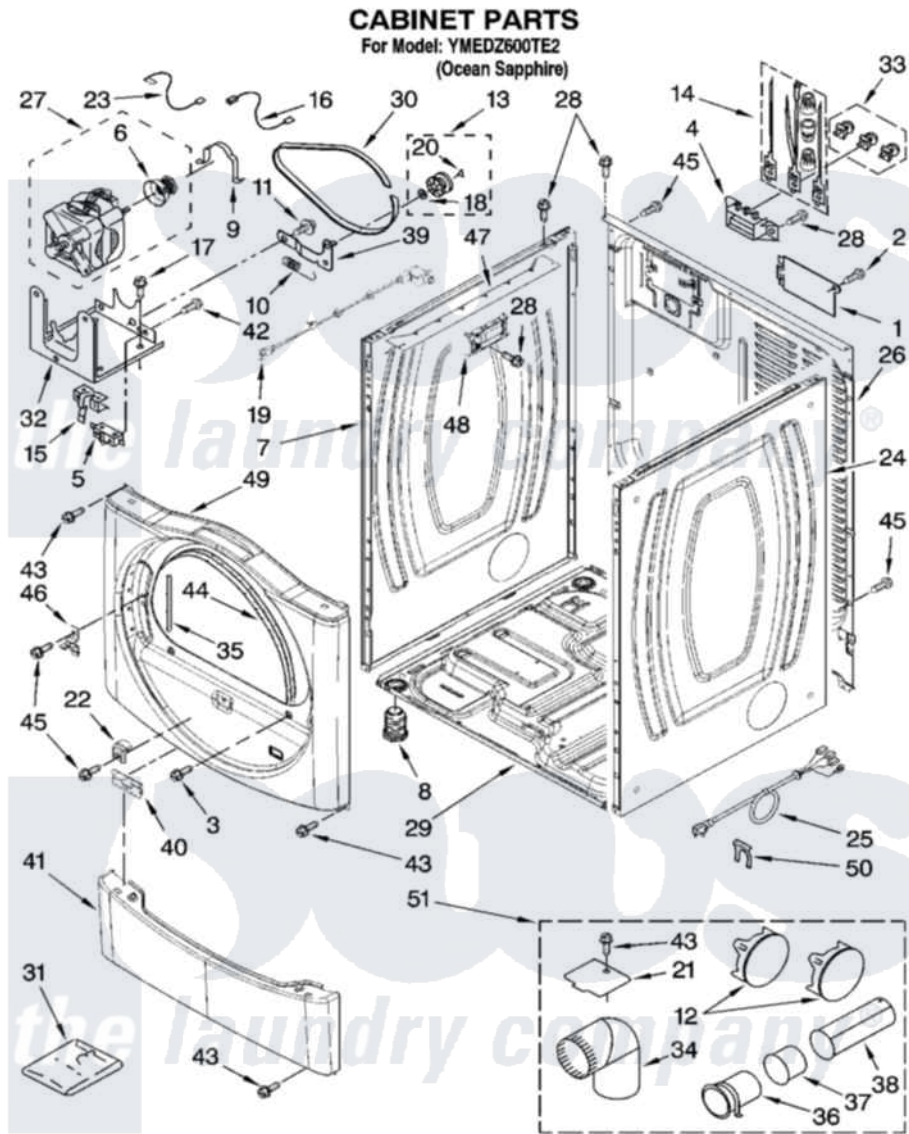

Maytag YMEDZ600TE2 02 - CABINET PARTS

W10211161

3

Maytag [Residential Maytag YMEDZ600TE2 Dryer Parts](#) Parts Diagram 02 - CABINET PARTS
 Click on the part number to view part

Item	Original Part Number	Replaced By	Status	Part Description
1	8576583	W10119283		Cover, Terminal Block
2	8533974	4331106		Screw, No.10-32 X 7/16
3	3357011	308685		Side Trim)
4	3397659			Block, Terminal
5	3394881	279782		Switch-Lid
6	8578220			Pulley, Motor
7	W10174558			Panel, Side
8	3392100	49621		Feet-Leveling
"	279810			Foot-Optional
9	W10121316			Plug, Multivent
10	3387374			Spring, Idler
11	3389420			Retainer-Idler 1/4-20 X 1/16
12	W10151499	W10404617		Plug, Multivent
13	3388672	279640		Pulley-ldr
14	279318			Terminal Tinned And Brass Panel
15	8066120			Lever, Door Switch

16	W10167612		Wire, Broken Belt Switch
17	343641	681414	Screw, 10AB X 1/2
18	233520		Washer, Thrust
19	8574875	W10318609	Switch, Assembly Door
20	W10121334		Washer, Thrust
21	8066115	3394331	Plate Cover
22	8565083		Ramp, Door
23	3398948		Wire, Jumper
24	W10174559		Panel, Side
25	8579325		Power Cord
26	8565059		Panel, Rear
27	8538263	279787	Motor-Drive
28	90767		Screw, 8A X 3/8 HeX Washer Head Tapping
29	8565046		(BROKEN BELT BASE, CABINET SWITCH)
30	W10112954		Belt, Drive
31	8572546		Odor Remover
32	3387118		Bracket, Motor
33	279393		Terminal Block Screw Kit
34	49026		4" - 90° Elbow
35	8565043		Plug, Strip Front Panel
36	8563747		Exhaust Pipe Medium Pipe
37	8563750		Exhaust Pipe
38	8563749		Exhaust Pipe
39	3388674	W10118756	Idler Bracket
40	8519459		Clip, Toe Panel
41	W10174590		Toe Panel
42	98129		Screw, 6-20 X 1 1/16
43	3390647	488729	Screw
44	3387242		Seal, Front Panel
45	3393008	308685	Side Trim)
46	8565122		Strike, Door
47	8563727		Bracket, Control
48	W10111606		Board, Control
49	W10174660		Front Panel
50	694415		Clip, Strain Relief
"	BLANK	Not Available	OPTIONAL PARTS (NOT INCLUDED)
51	W10186596	W10470674	Dryer Exhaust Kit