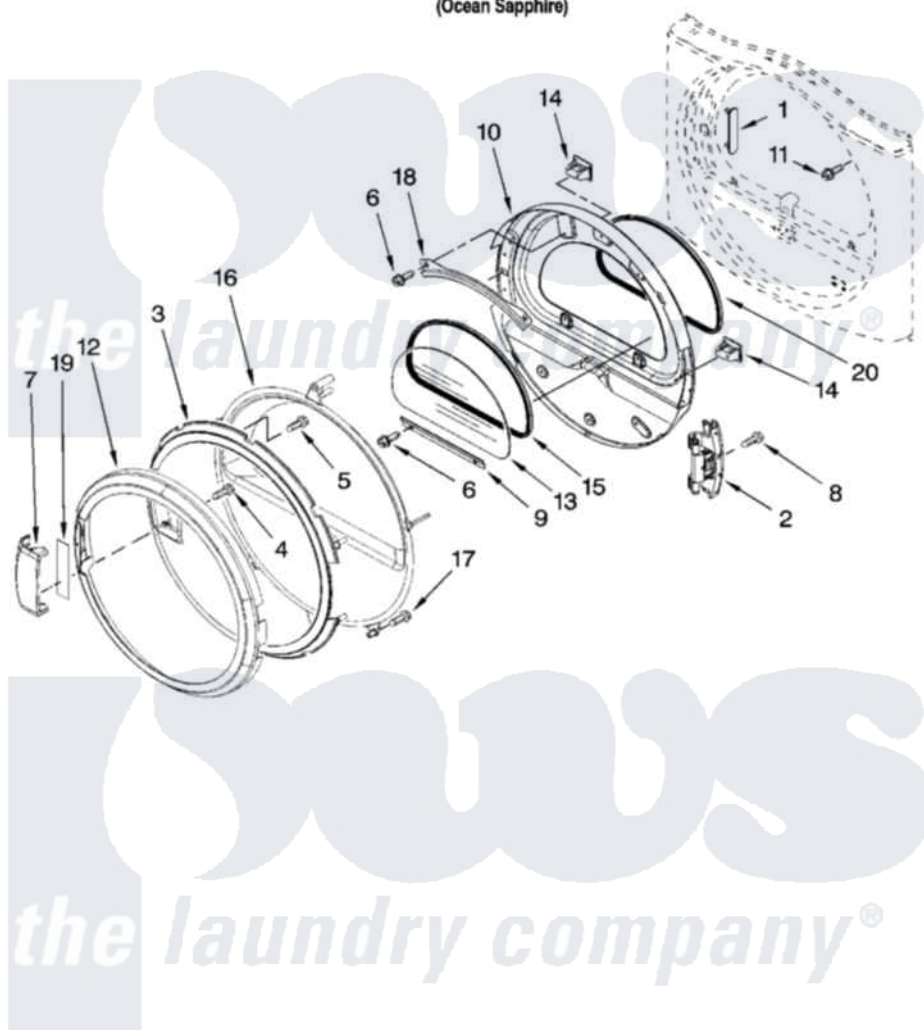

**Maytag YMEDZ600TE2 04 - DOOR PARTS, OPTIONAL PARTS (NOT INCLUDED)**

**DOOR PARTS**

For Model: YMEDZ600TE2  
(Ocean Sapphire)

W10211161

7

Maytag [Residential Maytag YMEDZ600TE2 Dryer Parts](#) Parts Diagram 04 - DOOR PARTS, OPTIONAL PARTS (NOT INCLUDED)

[Click on the part number to view part](#)

Item	Original Part Number	Replaced By	Status	Part Description
1	<a href="#">8565119</a>			Label, Hinge Hole Cover
2	<a href="#">8578887</a>			Door Hinge Assembly
3	<a href="#">W10119053</a>			Door Screen And Intermediate Assembly
4	<a href="#">9742177</a>			Screw, 8-18 X .625
5	<a href="#">3400618</a>			Screw, 6-19 X 3/8
6	3393258	<a href="#">3373329D</a>		Screw
7	<a href="#">W10117478</a>			Handle, Door
8	<a href="#">W10159996</a>			Screw, 10-24 X 25/64
9	<a href="#">8519354</a>			Retainer-Window
10	8578933	<a href="#">W10164062</a>		Door Assembly
11	<a href="#">355515</a>			Screw, 8-18 X 11/16
12	<a href="#">W10112917</a>			Door, Outer Ring
13	8565117	<a href="#">W10286878</a>		Window
14	690081	<a href="#">279570</a>		Latch

15	<a href="#">8579663</a>		Seal, Window
16	<a href="#">8580059</a>		Door, Intermediate
17	<a href="#">8534022</a>		Screw, 8-18 X 1/16
18	<a href="#">8519356</a>		Retainer-Window
19	<a href="#">W10112927</a>		Pad, Door Handle
20	BLANK	Not Available	Door Seal (Not Servicable)
NI	<a href="#">W10202940</a>		Paint, Touch-Up
"	<a href="#">350930</a>		Paint, Pressurized Spray B
"	786020	Not Available	PAINT, PRESSURIZED SPRAY (12 oz.) (Black)
"	<a href="#">350938</a>		Paint, Pressurized Spray B
"	BLANK	Not Available	ACCESSORY PARTS
"	8529894	<a href="#">346764</a>	Kit, Hold Down
"	<a href="#">8522199</a>		Accessory Parts
"	80047		PAINT, BULK (1 QT.) (KIT, DRYER REPAIR)
"	8563738	<a href="#">W10121663</a>	Dryer Rack