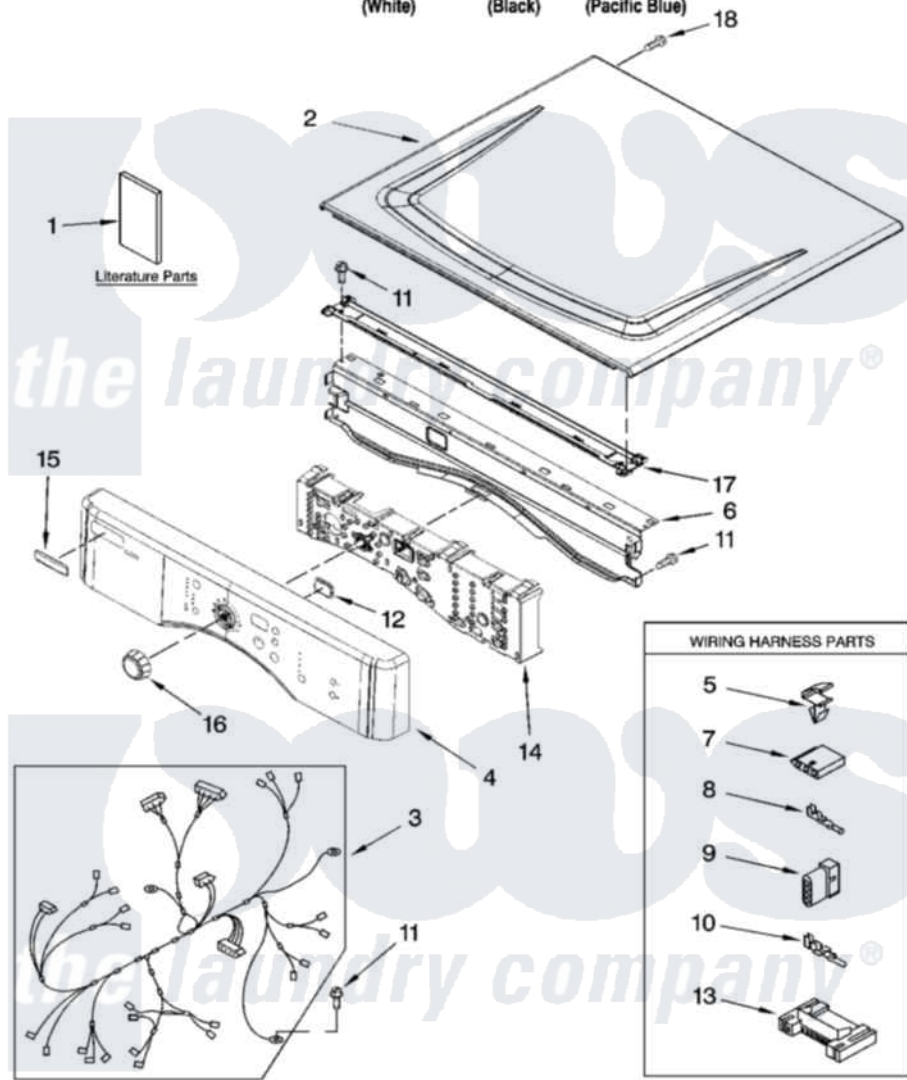

# Maytag YMEDZ600TW0 01 - TOP AND CONSOLE PARTS

## TOP AND CONSOLE PARTS

For Model: YMEDZ600TW0 (White), YMEDZ600TB0 (Black), YMED9600TK0 (Pacific Blue)

27" Electric Dryer

8-07 Printed in U.S.A. (LT)

1

Part No. W10159103 Rev. A

Maytag Residential Maytag YMEDZ600TW0 Dryer Parts Parts Diagram 01 - TOP AND CONSOLE PARTS  
 Click on the part number to view part

Item	Original Part Number	Replaced By	Status	Part Description
1	<a href="#">W10112937</a>			Use And Care Guide
"	W10133923		Not Available	Tech Sheet
"	W10117403		Not Available	Guide, Quick Start
2	8563730	<a href="#">W10336080</a>		Top
"	<a href="#">W10129703</a>			Top
"	W10140767	<a href="#">W10153510</a>		Top
3	W10110974		Not Available	Harness, Main
4	<a href="#">W10117389</a>			Panel, Console
"	<a href="#">W10117393</a>			Panel, Console
"	<a href="#">W10119034</a>			Panel, Console
5	<a href="#">3394427</a>			Clip-Harness
6	<a href="#">8565237</a>			Bracket, Console
7	<a href="#">353424</a>			Plug, Terminal
8	<a href="#">94614</a>			Terminal
9	<a href="#">3936144</a>			Do-It-Yourself Repair Manuals
10	94613	<a href="#">596797</a>		Terminal

11	3390647	<a href="#">488729</a>	Screw
12	<a href="#">W10117387</a>		Lens, Display
13	<a href="#">3395683</a>		Receptacle, Multi-Terminal
14	<a href="#">W10117417</a>		Assembly, User Interface
15	W10112569	<a href="#">W10203949</a>	Medallion
16	<a href="#">W10119050</a>		Knob, Control
17	<a href="#">8574968</a>		Screw, 10-16 X 1/2
18	<a href="#">3400238</a>		Screw, 2-28 X 1/2