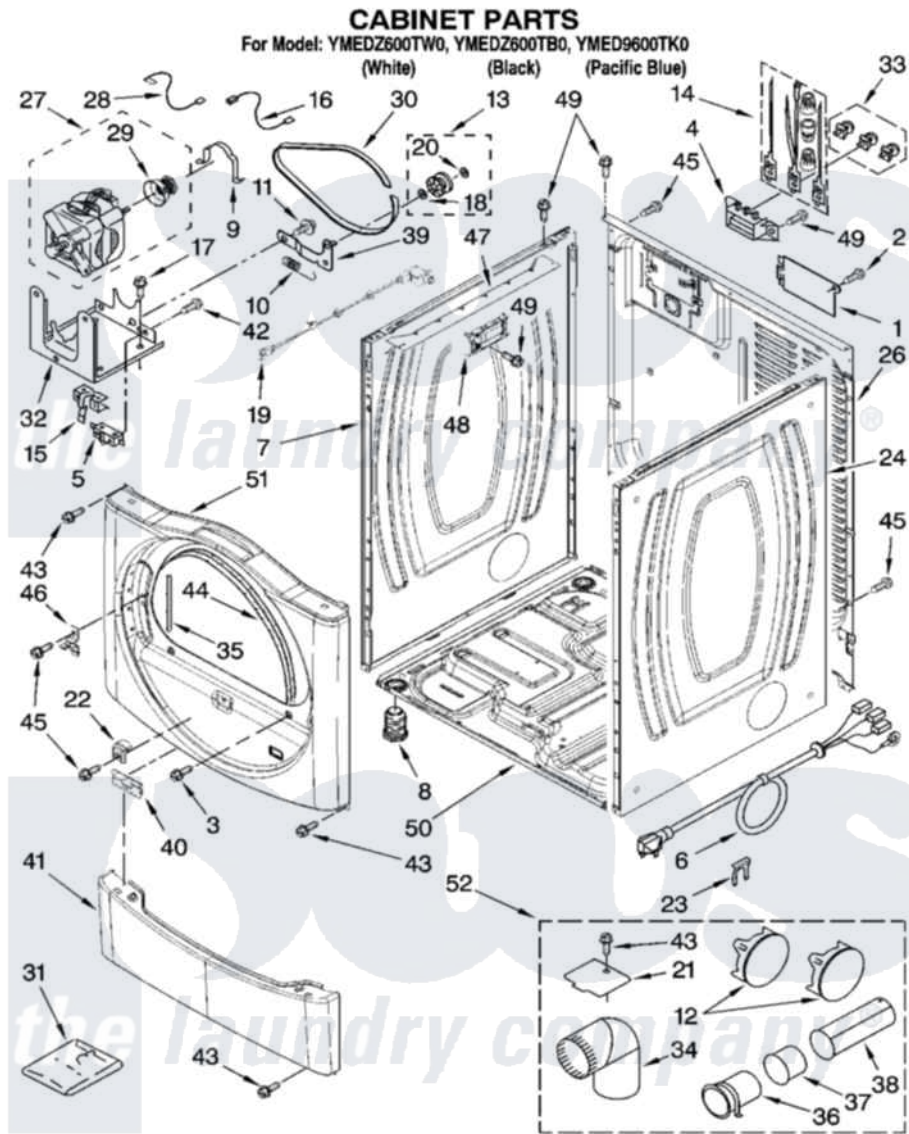

Maytag YMEDZ600TW0 02 - CABINET PARTS

W10159103

3

Maytag [Residential Maytag YMEDZ600TW0 Dryer Parts](#) Parts Diagram 02 - CABINET PARTS
 Click on the part number to view part

Item	Original Part Number	Replaced By	Status	Part Description
1	8576583	W10119283		Cover, Terminal Block
2	8533974	4331106		Screw, No.10-32 X 7/16
3	3357011	308685		Side Trim)
4	3397659			Block, Terminal
5	3394881	279782		Switch-Lid
6	8579325			Power Cord
7	8565054			Panel, Side
"	W10112962			Panel, Side
"	W10119026			Panel, Side
8	3392100	49621		Feet-Leveling
"	279810			Foot-Optional
9	660658			Clamp, Motor Mounting 343481 685441
10	3387374			Spring, Idler
11	3389420			Retainer-Idler 1/4-20 X 1/16
12	697750	W10470674		Dryer Exhaust Kit
"	3388309	W10470674		Dryer Exhaust Kit