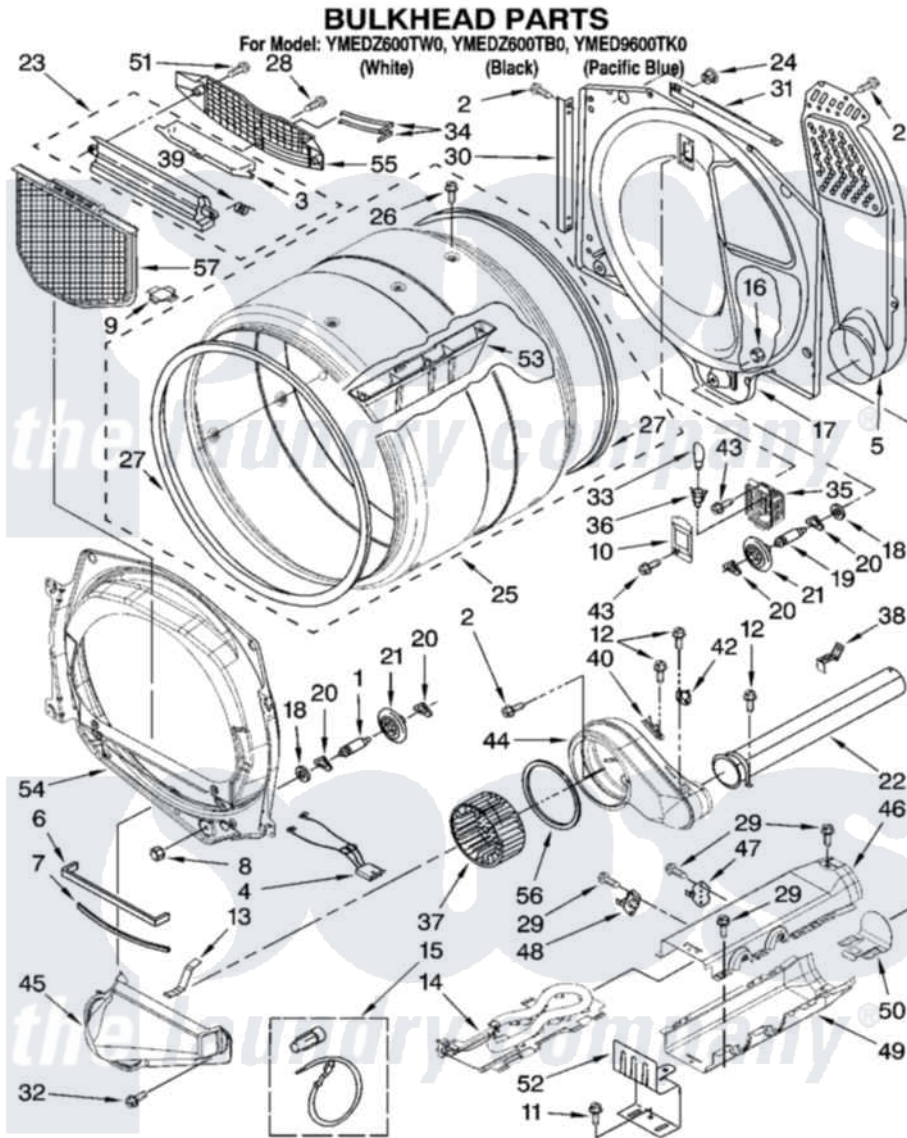

Maytag YMEDZ600TW0 03 - BULKHEAD PARTS

W10159103

5

Maytag [Residential Maytag YMEDZ600TW0 Dryer Parts](#) Parts Diagram 03 - BULKHEAD PARTS

[Click on the part number to view part](#)

Item	Original Part Number	Replaced By	Status	Part Description
1	8575324	W10359271		Shaft, Drum Roller Threads
2	3390647	488729		Screw
3	8563758			Door, Lint Screen
4	3406653			Harness, Sensor
5	697354	3387911		Duct-Air
6	697813			Seal, Outlet Housing
7	697814	697813		Seal, Outlet Housing
8	3934666	W10080210		Nut, 3/8 X 16
9	8066086			Plug, Drum Hole
10	3402841	8532165		Lens, Drum Light
11	693995			Screw, Hex Head
12	8533971	90767		Screw, 8A X 3/8 HeX Washer Head Tapping
13	8066208			Clip-Exhaust
14	8544771			Heater Element
15	279457			Wire Kit, Terminal
16	W10001120	W10080190		Nut, 3/8-16