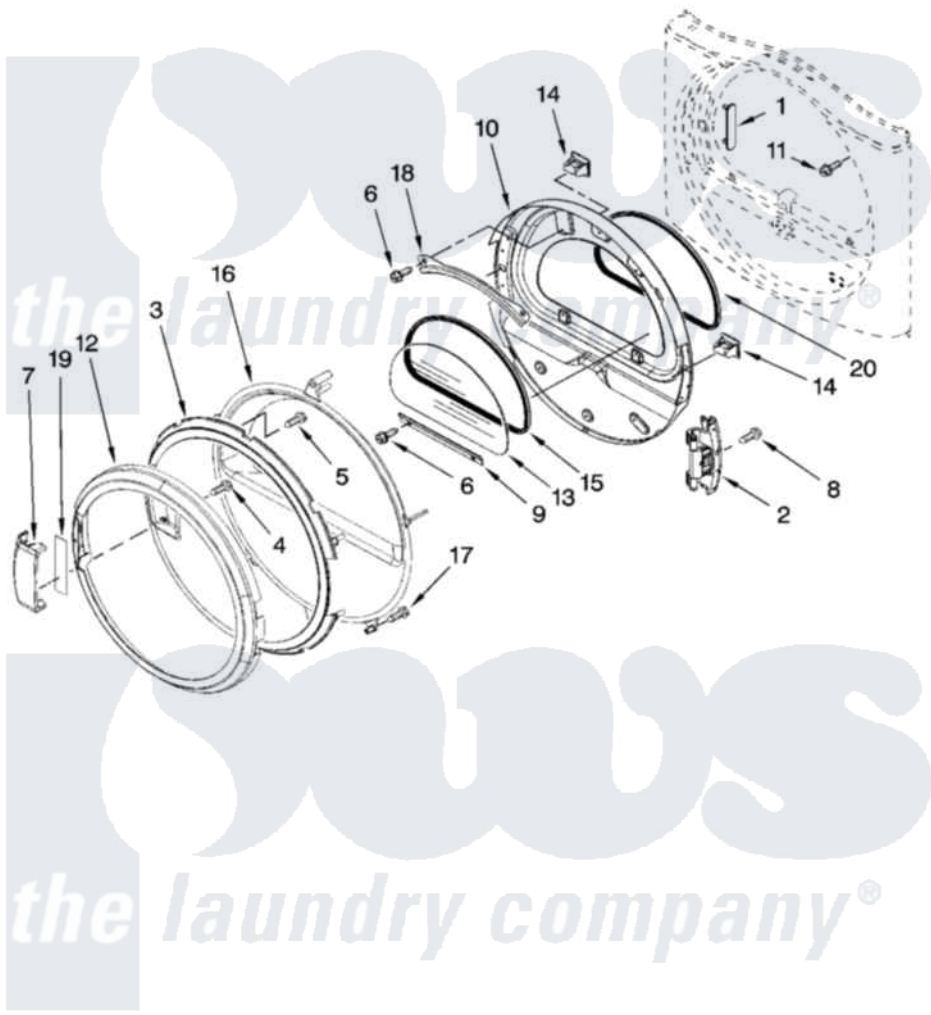

Maytag YMEDZ600TW0 04 - DOOR PARTS, OPTIONAL PARTS (NOT INCLUDED)

DOOR PARTS
 For Model: YMEDZ600TW0, YMEDZ600TB0, YMED9600TK0
 (White) (Black) (Pacific Blue)

W10159103

7

Maytag [Residential Maytag YMEDZ600TW0 Dryer Parts](#) Parts Diagram 04 - DOOR PARTS, OPTIONAL PARTS (NOT INCLUDED)

[Click on the part number to view part](#)

Item	Original Part Number	Replaced By	Status	Part Description
1	8565119			Label, Hinge Hole Cover
2	8578887			Door Hinge Assembly
3	W10119053			Door Screen And Intermediate Assembly
4	9742177			Screw, 8-18 X .625
5	3400618			Screw, 6-19 X 3/8
6	3393258	3373329D		Screw
7	W10117478			Handle, Door
8	W10017850	280203		Screw-Kit
9	8519354			Retainer-Window
10	8578933	W10164062		Door Assembly
11	355515			Screw, 8-18 X 11/16
12	W10112917			Door, Outer Ring
13	8565117	W10286878		Window
14	690081	279570		Latch