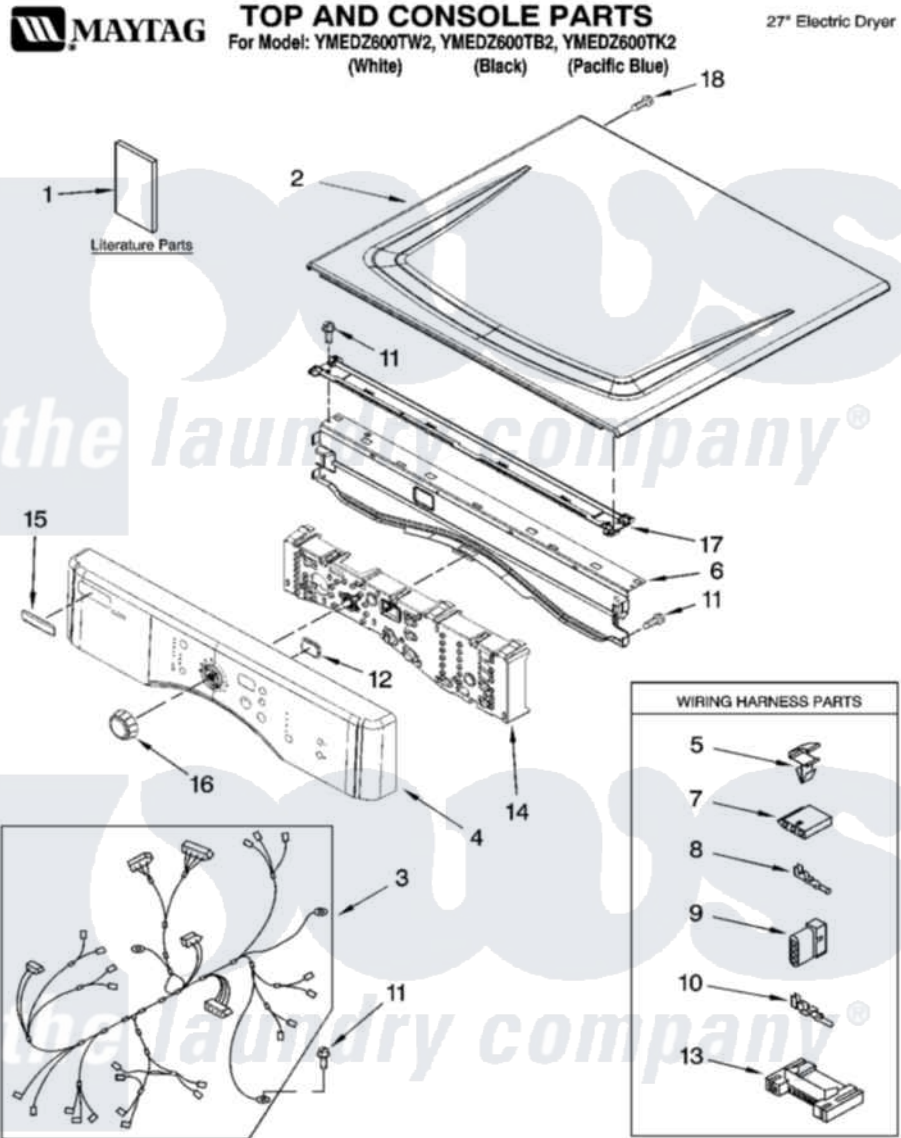

Maytag YMEDZ600TW2 01 - TOP AND CONSOLE PARTS

12-07 Printed in U.S.A. (LT)

1

Part No. W10180551 Rev. A

Maytag Residential Maytag YMEDZ600TW2 Dryer Parts Parts Diagram 01 - TOP AND CONSOLE PARTS
 Click on the part number to view part

Item	Original Part Number	Replaced By	Status	Part Description
1	W10112937			Use And Care Guide
"	W10133923		Not Available	Tech Sheet
"	W10117403		Not Available	Guide, Quick Start
2	8563730	W10336080		Top
"	W10129703			Top
"	W10140767	W10153510		Top
3	W10110974		Not Available	Harness, Main
4	W10117389			Panel, Console
"	W10117393			Panel, Console
"	W10119034			Panel, Console
5	3394427			Clip-Harness
6	8565237			Bracket, Console
7	353424			Plug, Terminal
8	94614			Terminal
9	3936144			Do-It-Yourself Repair Manuals
10	94613	596797		Terminal

11	3390647	488729	Screw
12	W10117387		Lens, Display
13	3395683		Receptacle, Multi-Terminal
14	W10117417		Assembly, User Interface
15	W10112569	W10203949	Medallion
16	W10119050		Knob, Control
17	8574968		Screw, 10-16 X 1/2
18	3400238		Screw, 2-28 X 1/2