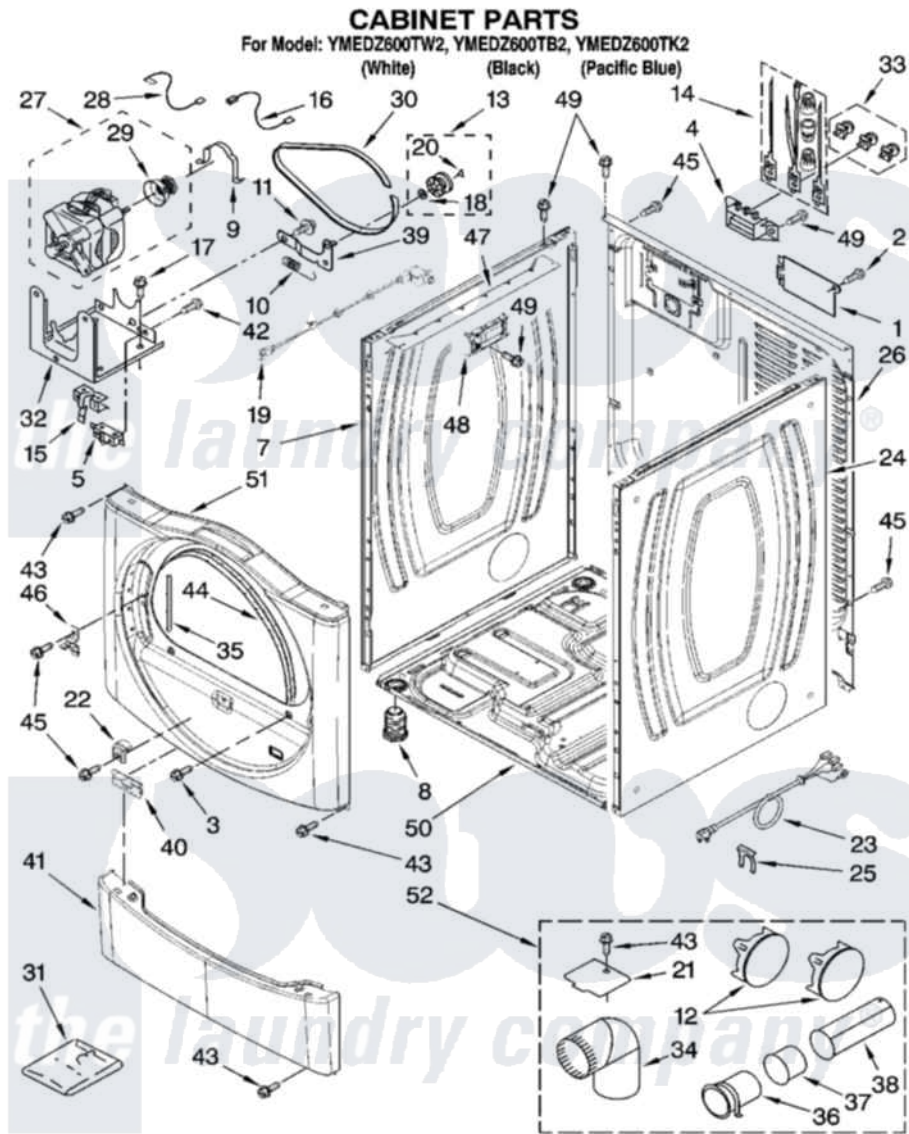

Maytag YMEDZ600TW2 02 - CABINET PARTS

W10180551

3

Maytag [Residential Maytag YMEDZ600TW2 Dryer Parts](#) Parts Diagram 02 - CABINET PARTS
 Click on the part number to view part

Item	Original Part Number	Replaced By	Status	Part Description
1	8576583	W10119283		Cover, Terminal Block
2	8533974	4331106		Screw, No.10-32 X 7/16
3	3357011	308685		Side Trim)
4	3397659			Block, Terminal
5	3394881	279782		Switch-Lid
7	8565054			Panel, Side
"	W10112962			Panel, Side
"	W10119026			Panel, Side
8	3392100	49621		Feet-Leveling
"	279810			Foot-Optional
9	660658			Clamp, Motor Mounting 343481 685441
10	3387374			Spring, Idler
11	3389420			Retainer-Idler 1/4-20 X 1/16
12	697750	W10470674		Dryer Exhaust Kit
"	3388309	W10470674		Dryer Exhaust Kit
"	8561800			Plug, Multivent