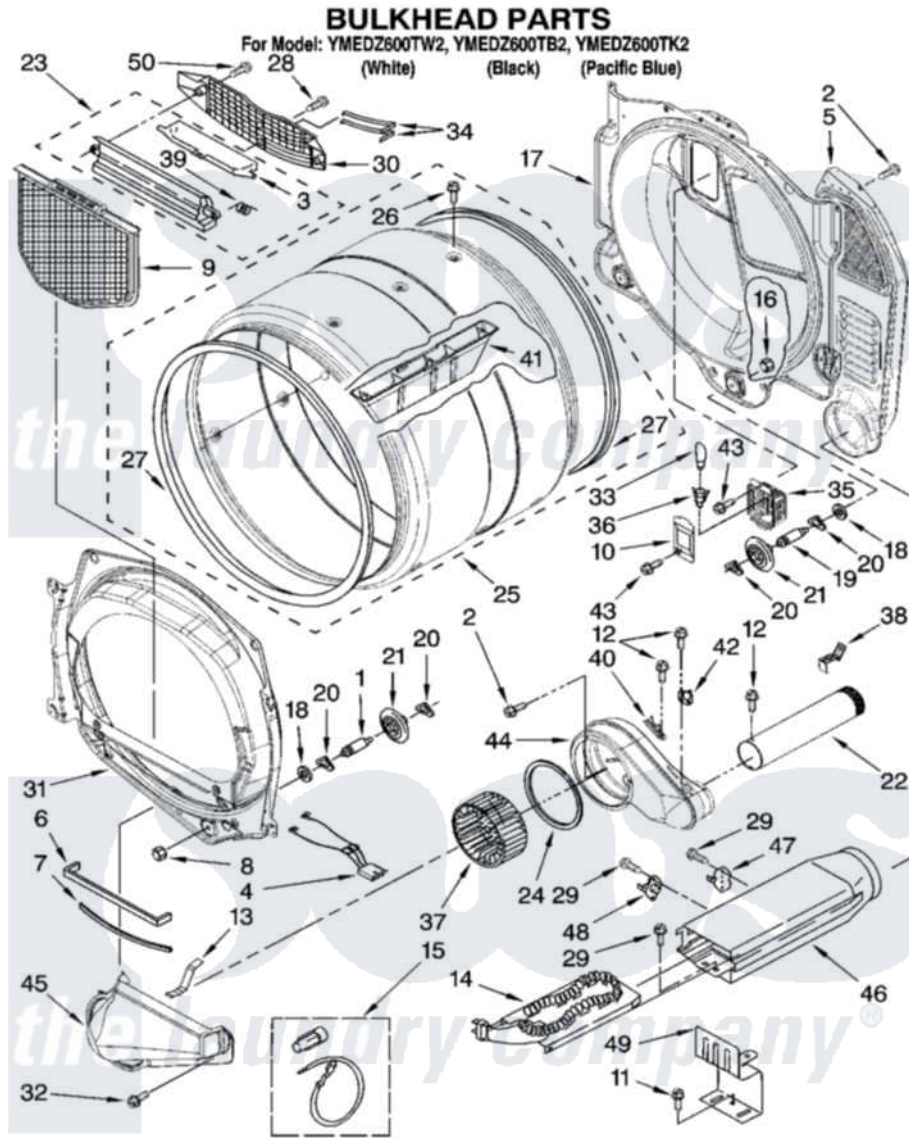

Maytag YMEDZ600TW2 03 - BULKHEAD PARTS

W10180551

5

Maytag [Residential Maytag YMEDZ600TW2 Dryer Parts](#) Parts Diagram 03 - BULKHEAD PARTS

[Click on the part number to view part](#)

Item	Original Part Number	Replaced By	Status	Part Description
1	8575324	W10359271		Shaft, Drum Roller Threads
2	3390647	488729		Screw
3	W10153413			Door, Lint Screen
4	3406653			Harness, Sensor
5	697354	3387911		Duct-Air
6	697813			Seal, Outlet Housing
7	697814	697813		Seal, Outlet Housing
8	3934666	W10080210		Nut, 3/8 X 16
9	W10049370	W10120998		Screen
10	3402841	8532165		Lens, Drum Light
11	693995			Screw, Hex Head
12	8533971	90767		Screw, 8A X 3/8 HeX Washer Head Tapping
13	8066208			Clip-Exhaust
14	3387747			Element, Heater
15	279457			Wire Kit, Terminal
16	W10001120	W10080190		Nut, 3/8-16

17	W10080170		Bulkhead, Rear
18	3387459	W10080960	Washer, Support
19	8575325	W10359272	Shaft, Roller Drum Threads
20	690997		Washer, Thrust
21	8536973	W10314173	Support
22	8563728		Exhaust Pipe
23	W10153423		Outlet Grille, Housing Assembly
24	697770		Seal, Cover Plate Blower Housing
25	W10153420		Complete Drum Assembly
26	W10109200		Screw, Baffle Mounting
27	W10166807	280114	Seal
28	695240	488729	Screw
29	90767		Screw, 8A X 3/8 Hex Washer Head Tapping
30	W10153412		Grille, Outlet
31	8565061		Bulkhead, Front
32	489463		Screw, 8-18 X 1/16
33	3406124	22002263	Lamp
34	3387223		Electrode, Sensor
35	8578825		Bracket, Drum Light
36	W10136369		Socket, Drum Light Assembly
37	697772		Wheel, Blower
38	8572105		Retainer, Toe Panel
39	3394986		Spring, Lint Screen Door
40	3392519		Thermal Limiter
41	W10153409		Baffle, Drum
42	8577274		Thermostat 295F
43	487909	488729	Screw
44	8544362	W10119255	Housing, Blower
45	8066168	W10128606	Duct-Lint
46	3392537		Box, Heater
47	8318314	279973	Kit, Thermal Cut-Off
48	3391914		Thermostat 295 F
49	8066099		Bracket, Heater Box
50	3387230		Screw, 10-16 X 13/16