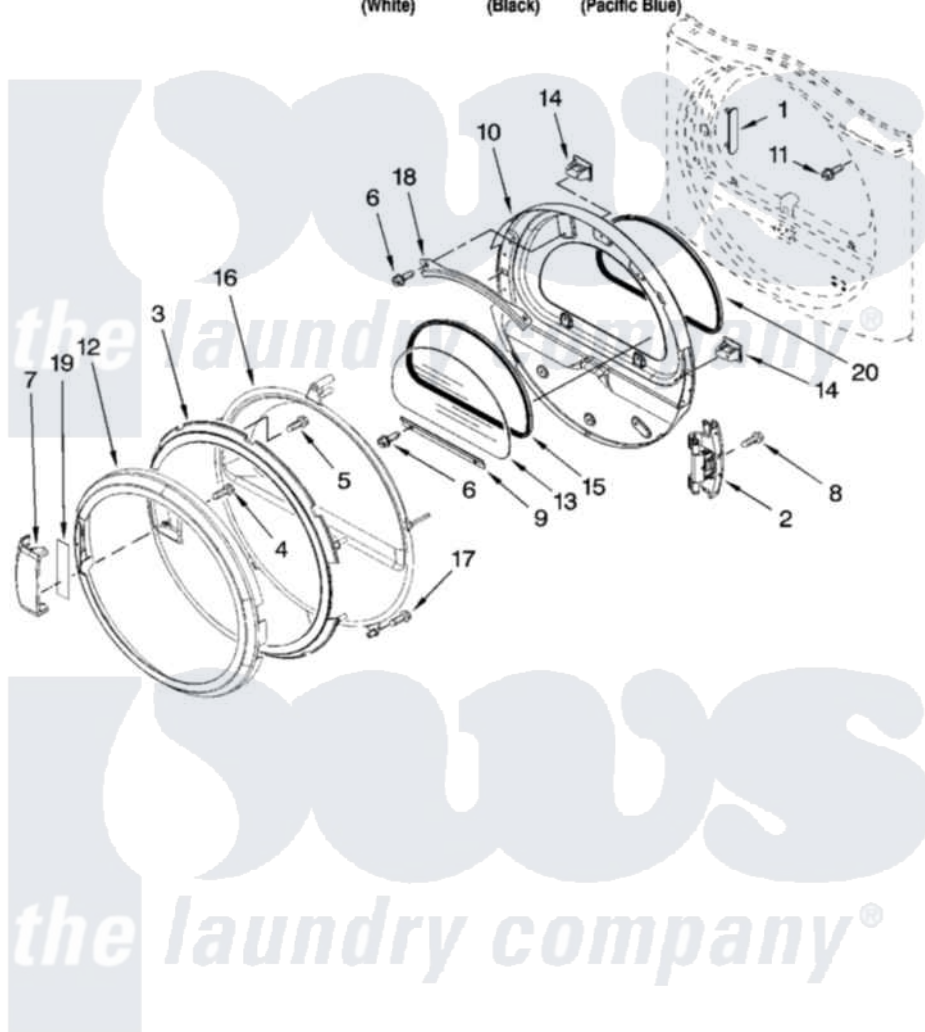

Maytag YMEDZ600TW2 04 - DOOR PARTS, OPTIONAL PARTS (NOT INCLUDED)

DOOR PARTS
 For Model: YMEDZ600TW2, YMEDZ600TB2, YMEDZ600TK2
 (White) (Black) (Pacific Blue)

W10180551

7

Maytag Residential Maytag YMEDZ600TW2 Dryer Parts Parts Diagram 04 - DOOR PARTS, OPTIONAL PARTS (NOT INCLUDED)

Click on the part number to view part

Item	Original Part Number	Replaced By	Status	Part Description
1	8565119			Label, Hinge Hole Cover
2	8578887			Door Hinge Assembly
3	W10119053			Door Screen And Intermediate Assembly
4	9742177			Screw, 8-18 X .625
5	3400618			Screw, 6-19 X 3/8
6	3393258	3373329D		Screw
7	W10117478			Handle, Door
8	W10159996			Screw, 10-24 X 25/64
9	8519354			Retainer-Window
10	8578933	W10164062		Door Assembly
11	355515			Screw, 8-18 X 11/16
12	W10112917			Door, Outer Ring
13	8565117	W10286878		Window
14	690081	279570		Latch