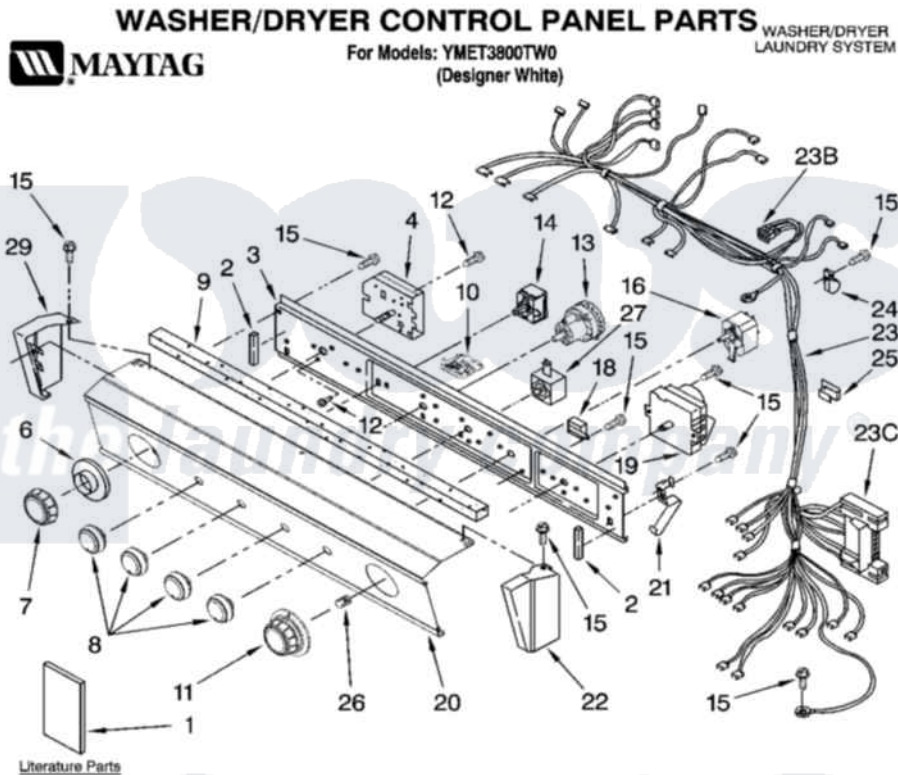

# Maytag YMET3800TW0 01 - WASHER/DRYER CONTROL PANEL PARTS

5-07 Litho in U.S.A.(LT)

1

Part No. W10133421 Rev. B

Maytag [Residential Maytag YMET3800TW0 Washer/Dryer Parts](#) Parts Diagram 01 - WASHER/DRYER CONTROL PANEL PARTS

[Click on the part number to view part](#)

Item	Original Part Number	Replaced By	Status	Part Description
1	W10118289		Not Available	Installation Instructions (English)
"	W10117754		Not Available	Use & Care Guide
"	W10117755		Not Available	Sheet, Cycle Feature
"	W10117523		Not Available	Wire Diagram
"	W10129071		Not Available	Energy Guide
2	<a href="#">3390688</a>			Spacer- Foam Pad
3	<a href="#">8528583</a>			Bracket, Control
4	<a href="#">W10124193</a>			Timer, Washer
6	<a href="#">W10112571</a>			Dial,
7	<a href="#">W10110033</a>			Knob, Timer
8	W10112572	<a href="#">W10110035</a>		Knob
9	<a href="#">8521965</a>			Gasket, Console
10	<a href="#">8558178</a>			Control, Electronic
11	W10112573	<a href="#">W10110036</a>		Knob
12	<a href="#">3400808</a>			Screw. Mounting

13	W10112533	<a href="#">W10339337</a>	Switch-WL
14	<a href="#">W10114118</a>		Switch, Temperature
15	<a href="#">90767</a>		Screw, 8A X 3/8 HeX Washer Head Tapping
16	<a href="#">W10117655</a>		Switch, Push-To-Start
18	<a href="#">694419</a>		Mini-Buzzer
19	<a href="#">W10113816</a>		Timer, Dryer
20	<a href="#">W10124093</a>		Panel, Control
21	<a href="#">3389453</a>		Bracket, Hinge
22	<a href="#">3389456</a>		End Cap
23	W10128693	Not Available	Harness - Dryer
"	<a href="#">2154470</a>		Receptacle,
"	<a href="#">3395683</a>		Receptacle, Multi-Terminal
24	<a href="#">3390604</a>		Clamp, Harness
25	3390422	<a href="#">W10134185</a>	Clip, Harness
26	<a href="#">8536939</a>		Clip, Knob
27	<a href="#">3405156</a>		Switch, Rotary
29	<a href="#">3389464</a>		End Cap