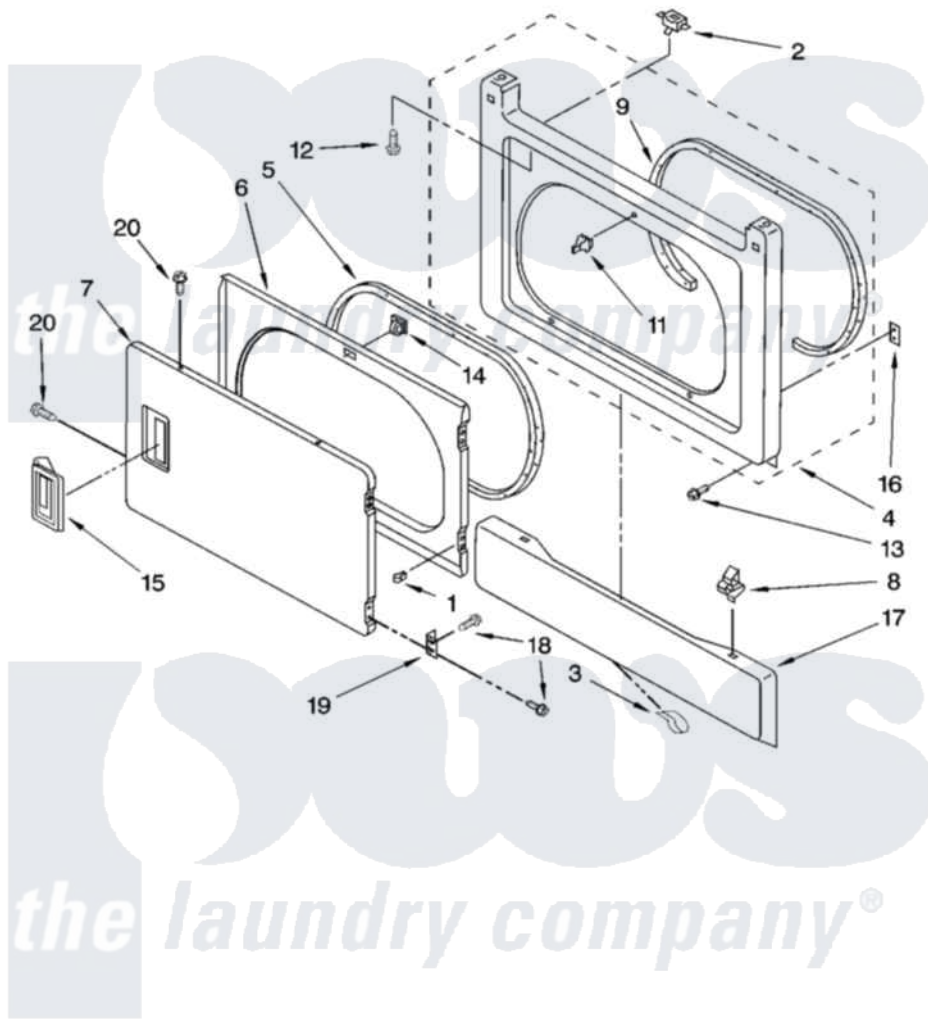

# Maytag YMET3800TW0 02 - DRYER FRONT PANEL AND DOOR PARTS

## DRYER FRONT PANEL AND DOOR PARTS

For Models: YMET3800TW0  
(Designer White)

2

W10133421

Maytag Residential Maytag YMET3800TW0 Washer/Dryer Parts Parts Diagram 02 - DRYER FRONT PANEL AND DOOR PARTS

Click on the part number to view part

Item	Original Part Number	Replaced By	Status	Part Description
1	<a href="#">3389249</a>			Nut, Inner Door
2	<a href="#">3391902</a>			Switch, Door
3	<a href="#">98234</a>			Clip, U-Bend
4	3392547	<a href="#">279718</a>		Panel
5	<a href="#">3390735</a>			Seal, Door
6	3392563	<a href="#">280083</a>		Door-Rear
7	<a href="#">3387872</a>			Door, Front
8	<a href="#">3388229</a>			Retainer, Toe Panel
9	<a href="#">3387242</a>			Seal, Front Panel
11	696144	<a href="#">279570</a>		Latch
12	697773	<a href="#">3395530</a>		Screw
13	3393008	<a href="#">308685</a>		Side Trim )
14	3392538	<a href="#">279570</a>		Latch
15	<a href="#">W10116360</a>			Handle, Door
16	<a href="#">3390902</a>			Clip, Door Hinge
17	<a href="#">3388958</a>			Panel, Toe

[694091](#)

Trim, Side Right Hand