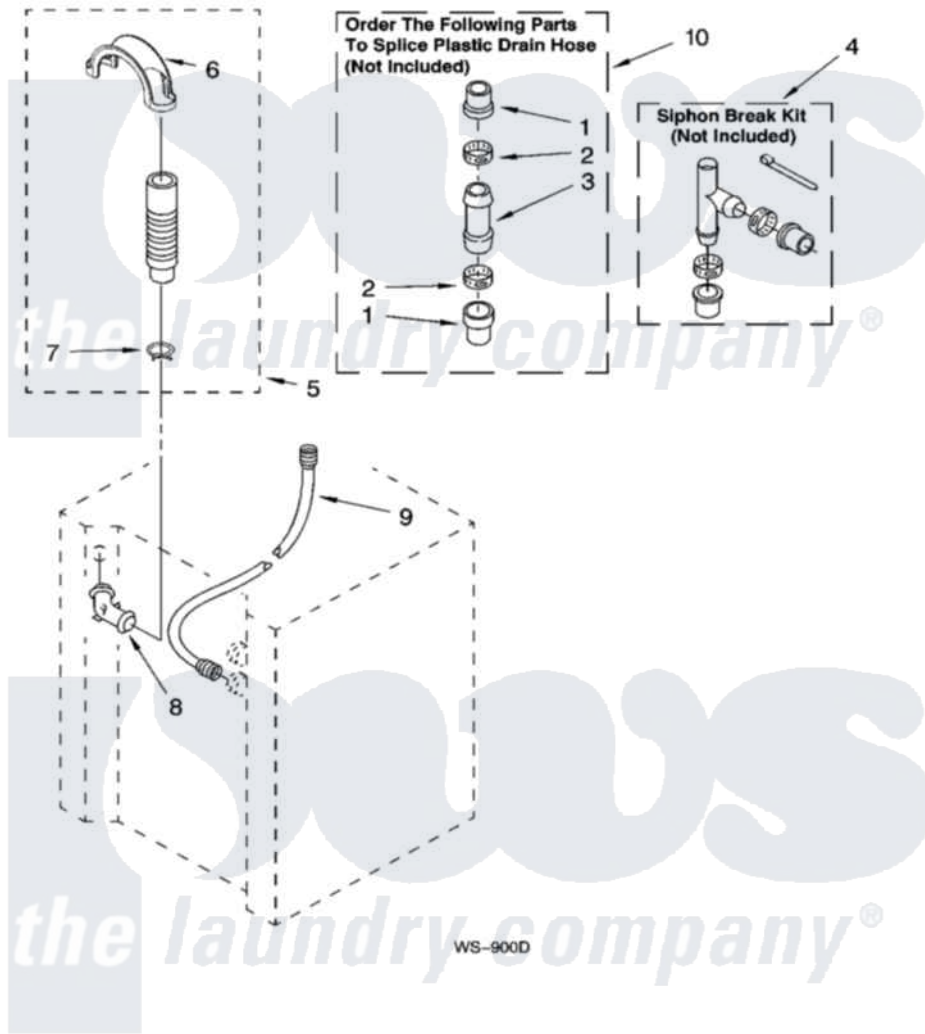

WATER SYSTEM PARTS

For Models: YMET3800TW0
(Designer White)

W10133421

19

Maytag [Residential Maytag YMET3800TW0 Washer/Dryer Parts](#) Parts Diagram 13 - WATER SYSTEM PARTS
Click on the part number to view part

Item	Original Part Number	Replaced By	Status	Part Description
1	285321			Water System Parts
2	65349	285655		Clamp, Hose
3	16272			Connector, Straight
4	285320			Water System Parts
5	661575	285664		Hose
"	W10108350			Hose, Corrugated Plastic Drain
"	661577	285666		Hose
6	8577378			U-Bend, Drain Hose
7	3357331			Clamp, Drain
8	356739	8557915		Connector, Hose
9	3354858	89503		Hose-Inlet
10	285442			Water System Parts