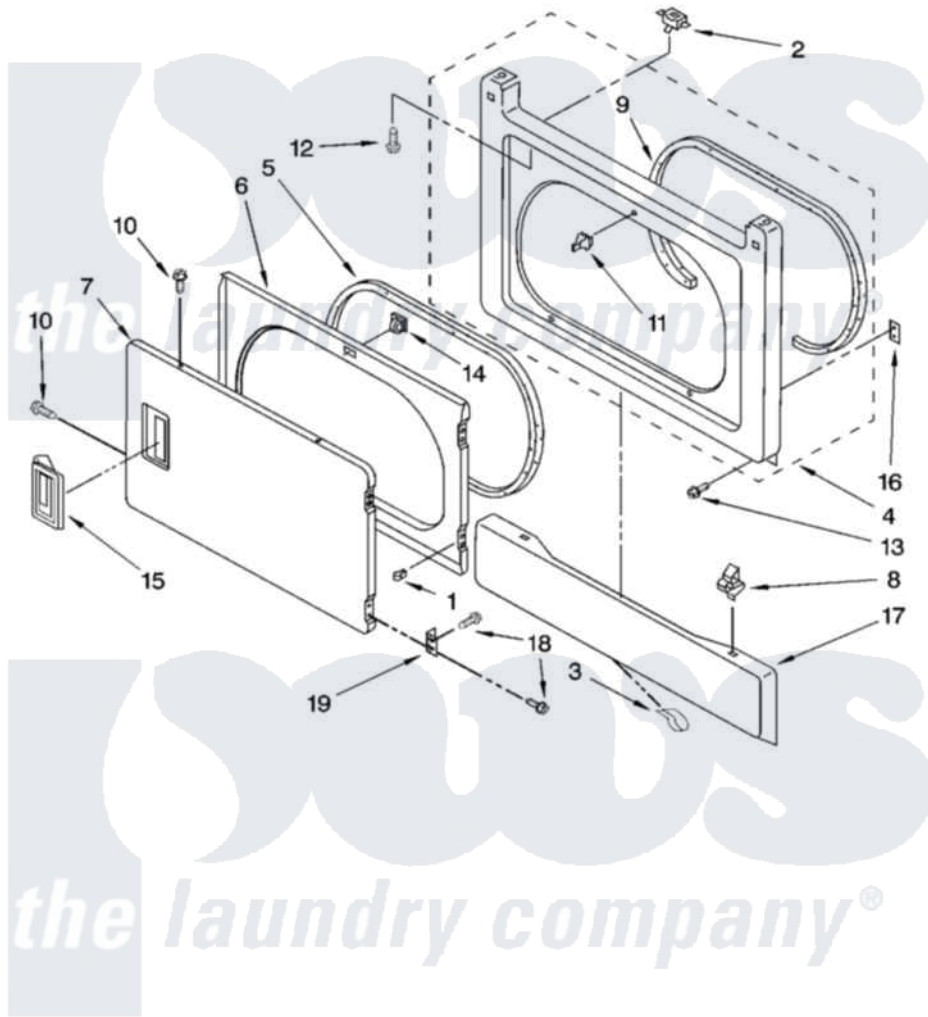

# Maytag YMET3800TW1 02 - DRYER FRONT PANEL AND DOOR PARTS

## DRYER FRONT PANEL AND DOOR PARTS

For Models: YMET3800TW1  
(Designer White)

2

W10145177

Maytag Residential Maytag YMET3800TW1 Washer/Dryer Parts Parts Diagram 02 - DRYER FRONT PANEL AND DOOR PARTS

Click on the part number to view part

Item	Original Part Number	Replaced By	Status	Part Description
1	<a href="#">3389249</a>			Nut, Inner Door
2	<a href="#">3391902</a>			Switch, Door
3	<a href="#">98234</a>			Clip, U-Bend
4	3392547	<a href="#">279718</a>		Panel
5	<a href="#">3390735</a>			Seal, Door
6	3392563	<a href="#">280083</a>		Door-Rear
7	<a href="#">3387872</a>			Door, Front
8	<a href="#">3388229</a>			Retainer, Toe Panel
9	<a href="#">3387242</a>			Seal, Front Panel
10	<a href="#">694091</a>			Trim, Side Right Hand
11	696144	<a href="#">279570</a>		Latch
12	697773	<a href="#">3395530</a>		Screw
13	3393008	<a href="#">308685</a>		Side Trim )
14	3392538	<a href="#">279570</a>		Latch
15	<a href="#">W10116360</a>			Handle, Door
16	<a href="#">3390902</a>			Clip, Door Hinge

17 [3388958](#)

Panel, Toe

18 342055

[488627](#)

Screw

19 [3389247](#)

Hinge And Pin Assembly