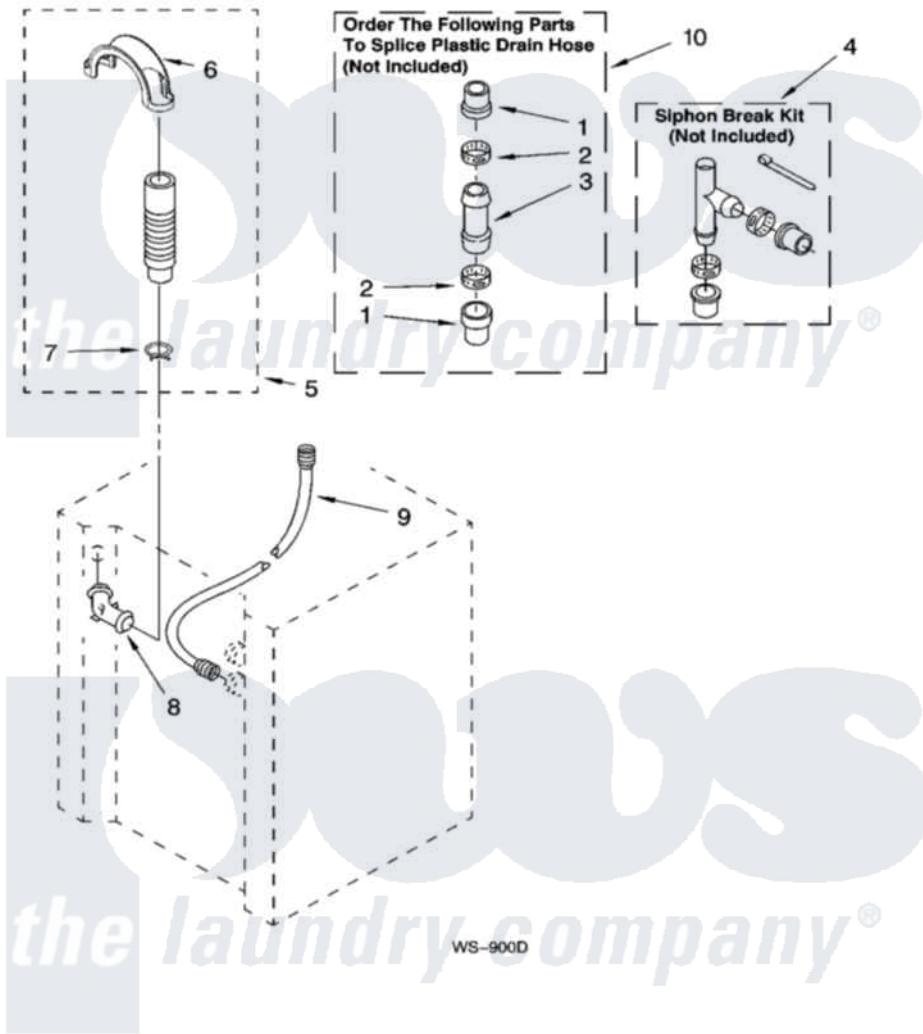

WATER SYSTEM PARTS

For Models: YMET3800TW1
(Designer White)

W10145177

19

Maytag [Residential Maytag YMET3800TW1 Washer/Dryer Parts](#) Parts Diagram 13 - WATER SYSTEM PARTS
Click on the part number to view part

Item	Original Part Number	Replaced By	Status	Part Description
1	285321			Water System Parts
2	65349	285655		Clamp, Hose
3	16272			Connector, Straight
4	285320			Water System Parts
5	661575	285664		Hose
"	W10108350			Hose, Corrugated Plastic Drain
"	661577	285666		Hose
6	8577378			U-Bend, Drain Hose
7	3357331			Clamp, Drain
8	356739	8557915		Connector, Hose
9	3354858	89503		Hose-Inlet
10	285442			Water System Parts