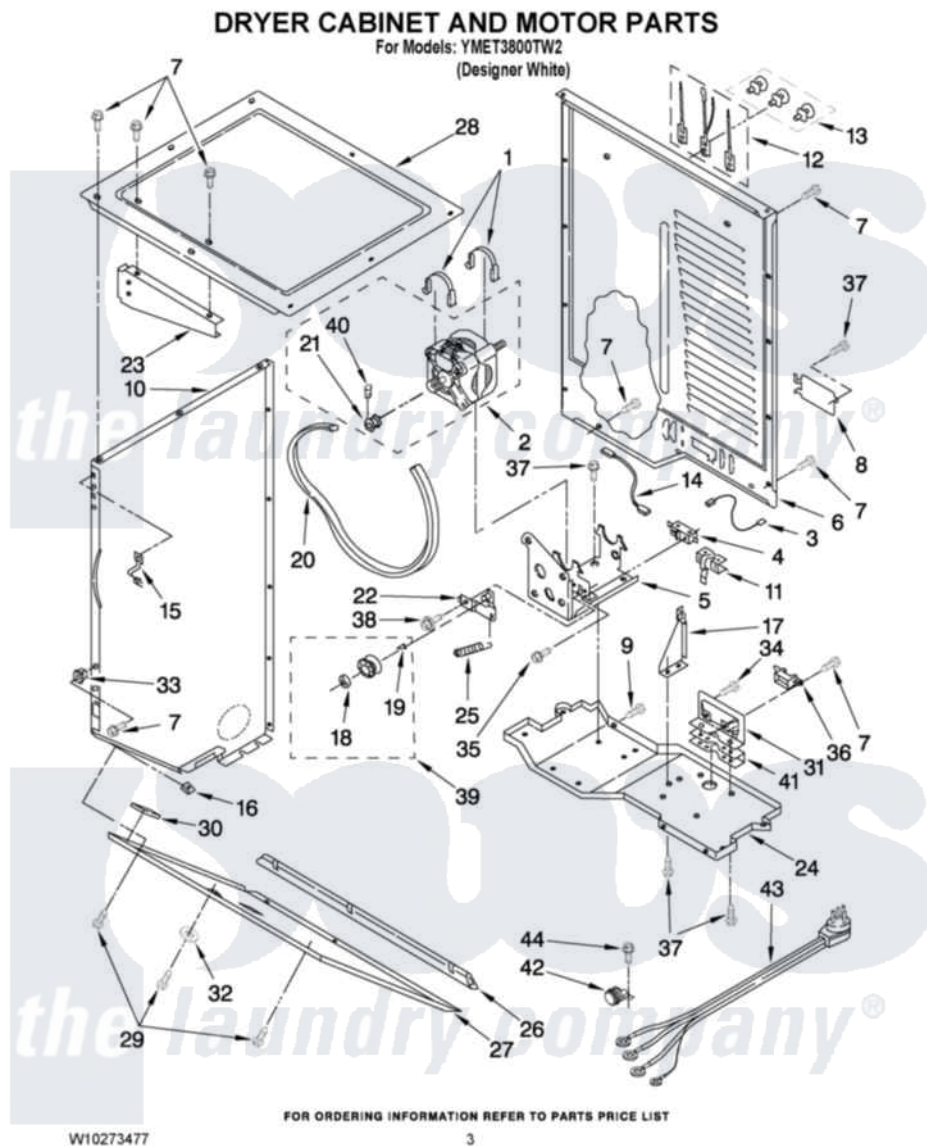

# Maytag YMET3800TW2 03 - DRYER CABINET AND MOTOR PARTS

Maytag Residential Maytag YMET3800TW2 Washer/Dryer Parts Parts Diagram 03 - DRYER CABINET AND MOTOR PARTS

Click on the part number to view part

Item	Original Part Number	Replaced By	Status	Part Description
1	<a href="#">W10121316</a>			Plug, Multivent
2	8538266	<a href="#">279811</a>		Motor-Drve
3	<a href="#">3398948</a>			Wire, Jumper
4	3394881	<a href="#">279782</a>		Switch-Lid
5	<a href="#">3388858</a>			Bracket, Motor
6	3389847	<a href="#">280039</a>		Panel
7	343641	<a href="#">681414</a>		Screw, 10AB X 1/2
8	3387673	<a href="#">279814</a>		Cover
9	8533974	<a href="#">4331106</a>		Screw, No.10-32 X 7/16
10	<a href="#">3389264</a>			Panel, Side
"	<a href="#">3389256</a>			Panel, Side
11	<a href="#">8066120</a>			Lever, Door Switch
12	<a href="#">279318</a>			Terminal Tinned And Brass Panel
13	<a href="#">279393</a>			Terminal Block Screw Kit
14	<a href="#">W10167612</a>			Wire, Broken Belt Switch