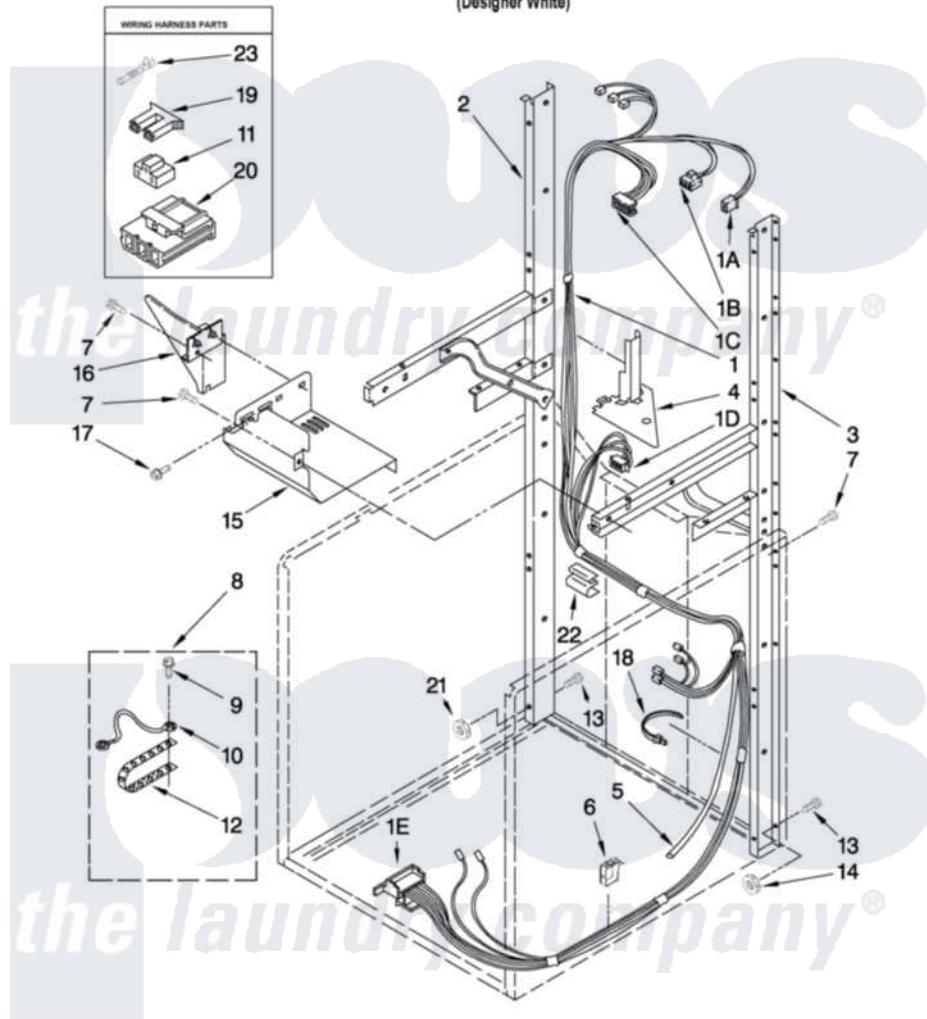

Maytag YMET3800TW2 05 - DRYER SUPPORT AND WASHER HARNESS PARTS

DRYER SUPPORT AND WASHER HARNESS PARTS

For Models: YMET3800TW2
(Designer White)

FOR ORDERING INFORMATION REFER TO PARTS PRICE LIST

W10273477

7

Maytag [Residential Maytag YMET3800TW2 Washer/Dryer Parts](#) Parts Diagram 05 - DRYER SUPPORT AND WASHER HARNESS PARTS

[Click on the part number to view part](#)

Item	Original Part Number	Replaced By	Status	Part Description
1	W10139637			Harness - Washer
"	3350130			Plug, Terminal
"	3347243			Block, Disconnect
"	352089			Timer, Block Disconnect
"	3350211		Not Available	Receptacle, 3 Way
"	62505			Block, Disconnect
2	3388851			Channel Assembly
3	3388850			Channel Assembly
4	3390609			Shield, Harness
5	8545438			Hose, Pressure Switch
6	W10210799			Clip, Harness
7	343641	681414		Screw, 10AB X 1/2
8	685463			Kit, Grounding Plug, Dryer Side Panel
9	8533071	90767		Screw, 8A X 3/8 HeX Washer

9	8533971	30707	Head Tapping
10	685449		Wire, Ground
11	3401144		Connector
12	22965		Strap, Grounding
13	3400300	Y015627	Screw- Hex
14	8533952		Nut, Hex
15	3394350		Shield, Front
16	3390336		Shield, Thermostat
17	3393008	308685	Side Trim)
18	2219077		Clip, Pressure Switch Hose
19	3354925		Block, Connector
20	3360056		Connector
21	8533952		Nut, Hex
22	63523		Harness, Protector
23	94613	596797	Terminal
"	94614		Terminal