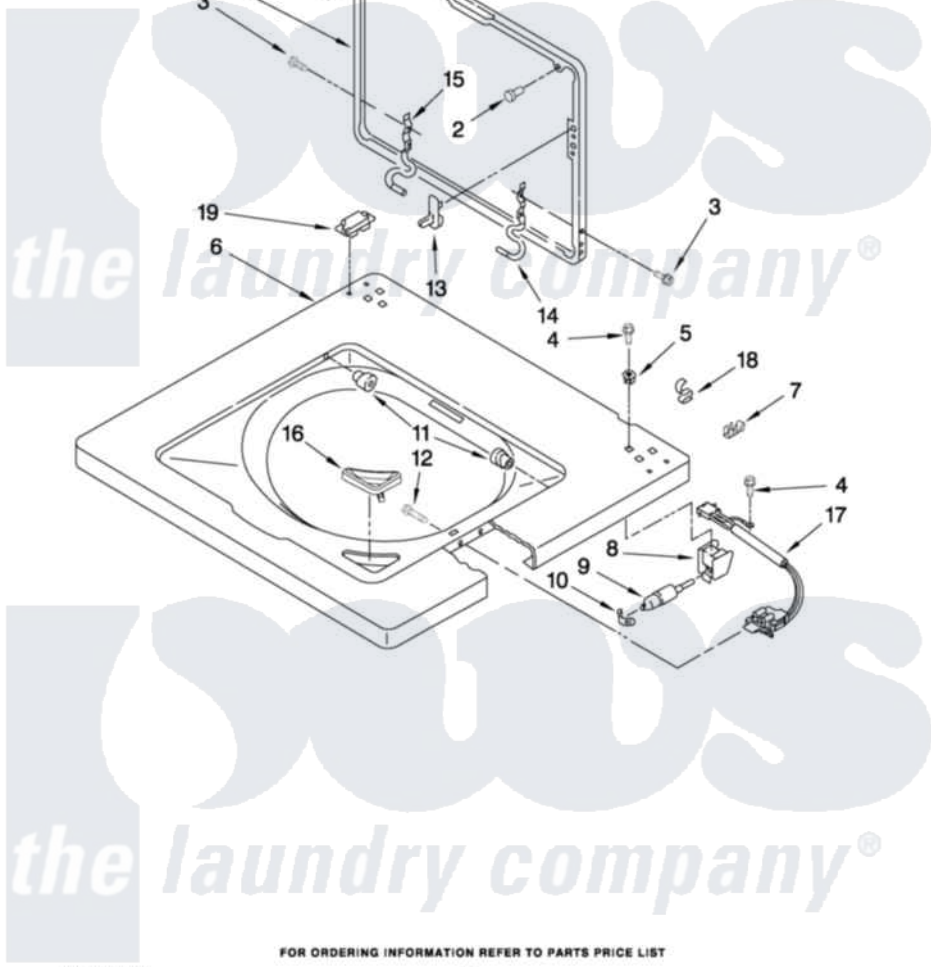

# Maytag YMET3800TW2 06 - WASHER TOP AND LID PARTS

## WASHER TOP AND LID PARTS

For Models: YMET3800TW2  
(Designer White)

FOR ORDERING INFORMATION REFER TO PARTS PRICE LIST

W10273477

9

Maytag Residential Maytag YMET3800TW2 Washer/Dryer Parts Parts Diagram 06 - WASHER TOP AND LID PARTS

[Click on the part number to view part](#)

Item	Original Part Number	Replaced By	Status	Part Description
1	W10173243	<a href="#">W10193874</a>		Lid
2	<a href="#">9724509</a>			Bumper, Lid
3	W10119872	<a href="#">W10119828</a>		Screw, Lid Hinge Mounting
4	343641	<a href="#">681414</a>		Screw, 10AB X 1/2
5	<a href="#">692400</a>			Nut, Push-In
6	<a href="#">3349817</a>			Top, Console
7	357572	<a href="#">W10113937</a>		Clip, Grounding
8	<a href="#">3354020</a>			Bracket, Mounting
9	<a href="#">3350152</a>			Retainer, Lid Assembly
10	<a href="#">3350828</a>			Clip-Cylinder Retainer
11	<a href="#">21258</a>			Bearing, Lid Hinge
12	<a href="#">3356311</a>			Screw And Washer, Lid Switch Shield
13	<a href="#">358684</a>			Strike, Lid Switch
14	<a href="#">3350101</a>			Hinge, RH
15	<a href="#">3350102</a>			Hinge, L.H.
16	<a href="#">3362952</a>			Dispenser, Bleach

17 [3355458](#)  
18 [90016](#)  
19 [W10134768](#)

Switch, Lid  
Clip, Pressure Switch Hose  
Locator, Top