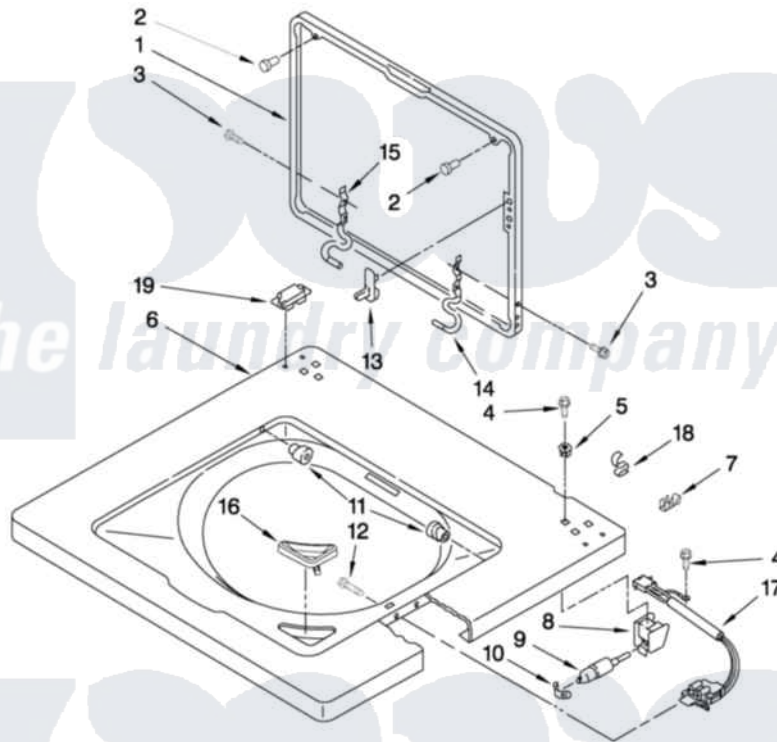

# Maytag YMET3800TW2 06 - WASHER TOP AND LID PARTS

## WASHER TOP AND LID PARTS

For Models: YMET3800TW2  
(Designer White)

FOR ORDERING INFORMATION REFER TO PARTS PRICE LIST

W10273477

9

Maytag Residential Maytag YMET3800TW2 Washer/Dryer Parts Parts Diagram 06 - WASHER TOP AND LID PARTS

[Click on the part number to view part](#)

Item	Original Part Number	Replaced By	Status	Part Description
1	W10173243	<a href="#">W10193874</a>		Lid
2	<a href="#">9724509</a>			Bumper, Lid
3	W10119872	<a href="#">W10119828</a>		Screw, Lid Hinge Mounting
4	343641	<a href="#">681414</a>		Screw, 10AB X 1/2
5	<a href="#">692400</a>			Nut, Push-In
6	<a href="#">3349817</a>			Top, Console
7	357572	<a href="#">W10113937</a>		Clip, Grounding
8	<a href="#">3354020</a>			Bracket, Mounting
9	<a href="#">3350152</a>			Retainer, Lid Assembly
10	<a href="#">3350828</a>			Clip-Cylinder Retainer
11	<a href="#">21258</a>			Bearing, Lid Hinge
12	<a href="#">3356311</a>			Screw And Washer, Lid Switch Shield
13	<a href="#">358684</a>			Strike, Lid Switch
14	<a href="#">3350101</a>			Hinge, RH
15	<a href="#">3350102</a>			Hinge, L.H.
16	<a href="#">3362952</a>			Dispenser, Bleach