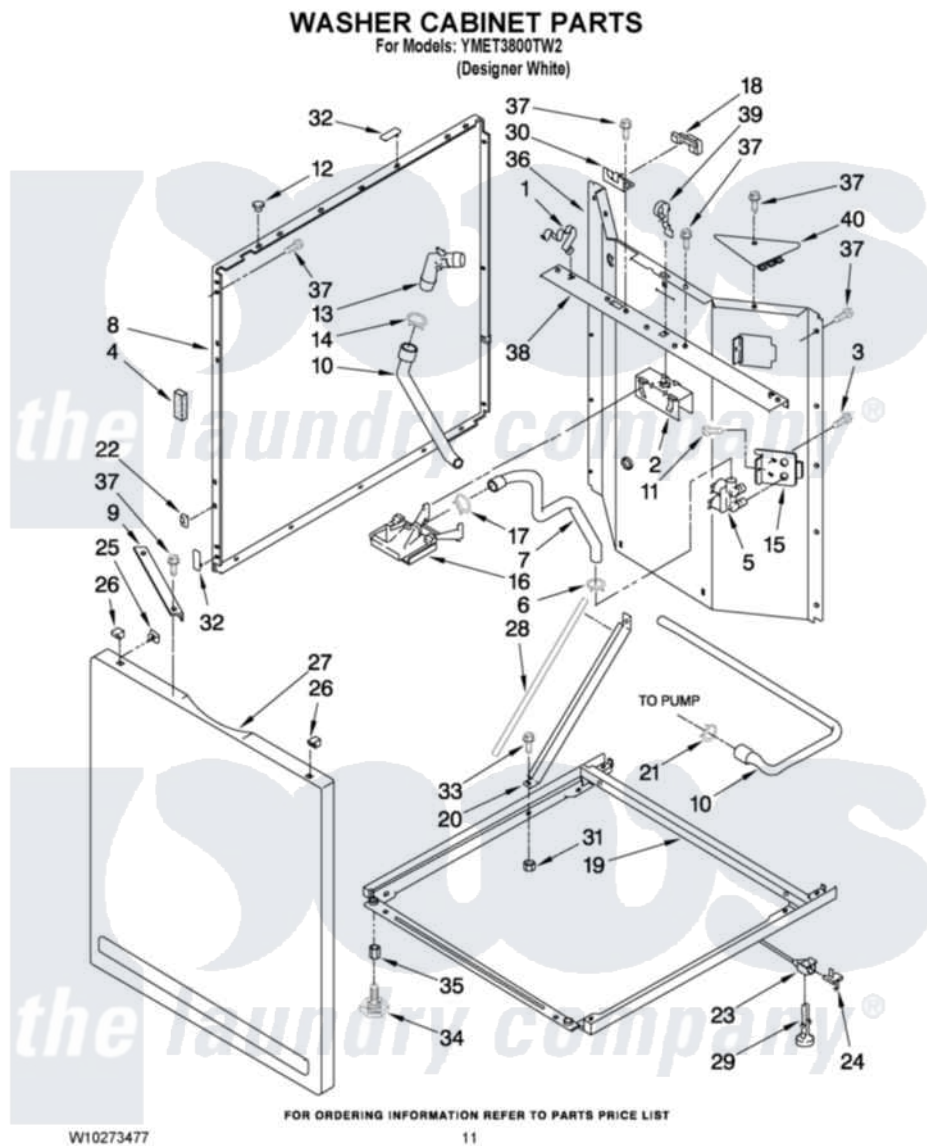

# Maytag YMET3800TW2 07 - WASHER CABINET PARTS

Maytag Residential Maytag YMET3800TW2 Washer/Dryer Parts Parts Diagram 07 - WASHER CABINET PARTS  
Click on the part number to view part

Item	Original Part Number	Replaced By	Status	Part Description
1	<a href="#">3349770</a>			Clip, Spring Top
2	<a href="#">3349768</a>			Bracket, Vacuum
3	62863	<a href="#">3390631</a>		Screw, 10-16 X 3/8
4	<a href="#">3350013</a>			Foam
5	3979349	<a href="#">3979345</a>		Valve
6	370451	<a href="#">596669</a>		Clamp, Manifold
7	<a href="#">8521954</a>			Hose, Water Inlet
8	<a href="#">3349455</a>			Panel, Side
9	<a href="#">3350745</a>			Brace, Front Panel
10	<a href="#">3353841</a>			Hose, Drain
11	<a href="#">9740848</a>			Screw, Mixing Valve Mounting
12	<a href="#">660975</a>			Plug, Top To Cabinet
13	<a href="#">8557915</a>			Connector, Hose
14	<a href="#">356138</a>			Clamp, Hose
15	<a href="#">3349673</a>			Bracket, Valve
16	387606	<a href="#">3360977</a>		Break-Vac