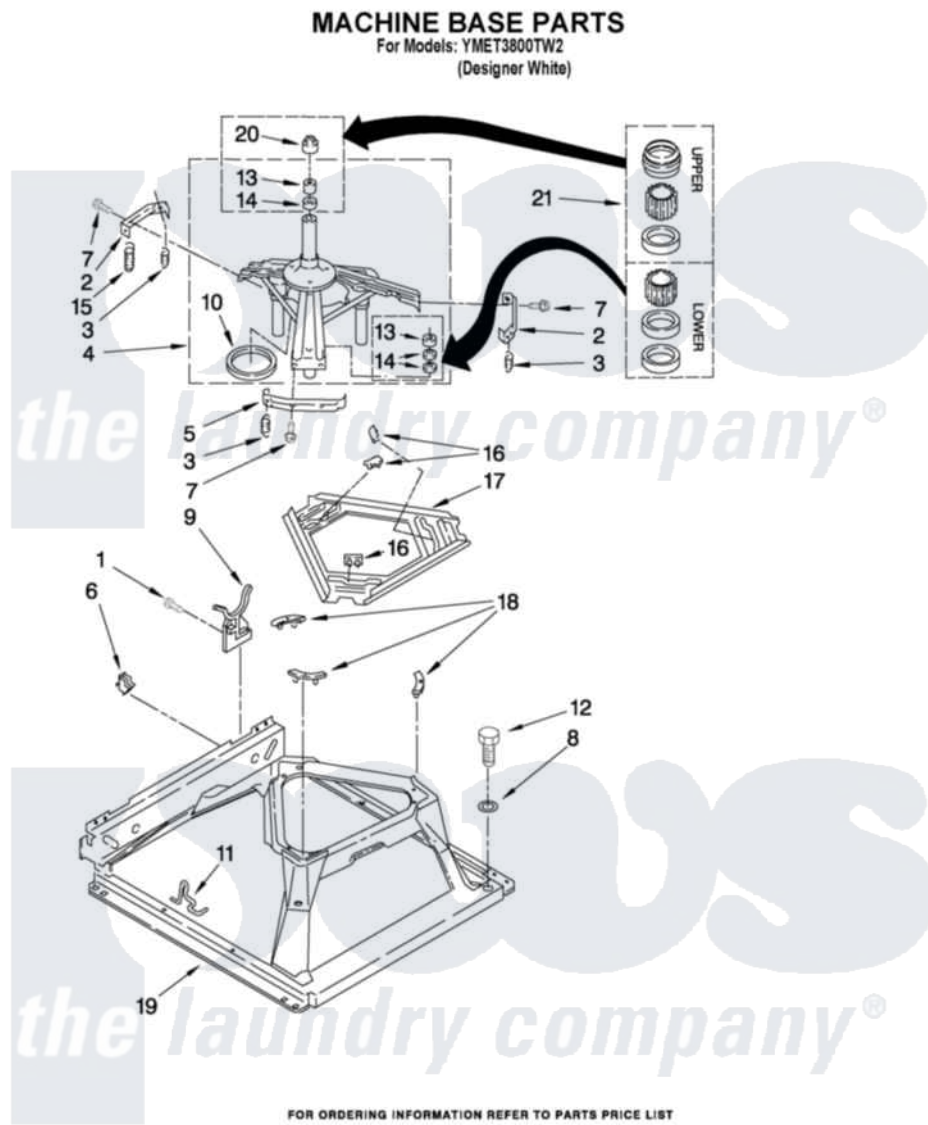

Maytag YMET3800TW2 09 - MACHINE BASE PARTS

14

W10273477

Maytag [Residential Maytag YMET3800TW2 Washer/Dryer Parts](#) Parts Diagram 09 - MACHINE BASE PARTS
Click on the part number to view part

| Item | Original Part Number | Replaced By | Status | Part Description |
|------|---------------------------|------------------------|--------|-----------------------------|
| 1 | 343641 | 681414 | | Screw, 10AB X 1/2 |
| 2 | 64067 | | | Bracket, Spring Outer |
| 3 | 63907 | | | Spring, Suspension |
| 4 | 8575214 | 280184 | | Support |
| 5 | 64065 | | | Bracket, Spring Outer |
| 6 | 3349749 | | | Restrainer, Base |
| 7 | 3400076 | | | Screw, Bracket Mounting |
| 8 | 3349340 | | | Washer |
| 9 | 3350506 | | | Retainer, Hose |
| 10 | 63134 | | | Ring, Sound Deadening |
| 11 | W10145155 | | | Retainer, Suspension Spring |
| 12 | 3400501 | | | Screw, 5/16-18 X 1 3/32 |
| 13 | 8546455 | | | Bearing, Centerpost |
| 14 | 357409 | 359449 | | Seal, Agitator Shaft |
| 15 | W10250667 | | | Spring, Counterweight |
| 16 | 62568 | 285219 | | Pad |

| | | | |
|----|-------------------------|------------------------|------------------------|
| 17 | 3946509 | | Plate, Suspension |
| 18 | 3363660 | 285744 | Pad |
| 19 | 3349343 | | Base Assembly |
| 20 | 8577376 | | Seal, Centerpost |
| 21 | 285203 | | Centerpost Bearing Kit |