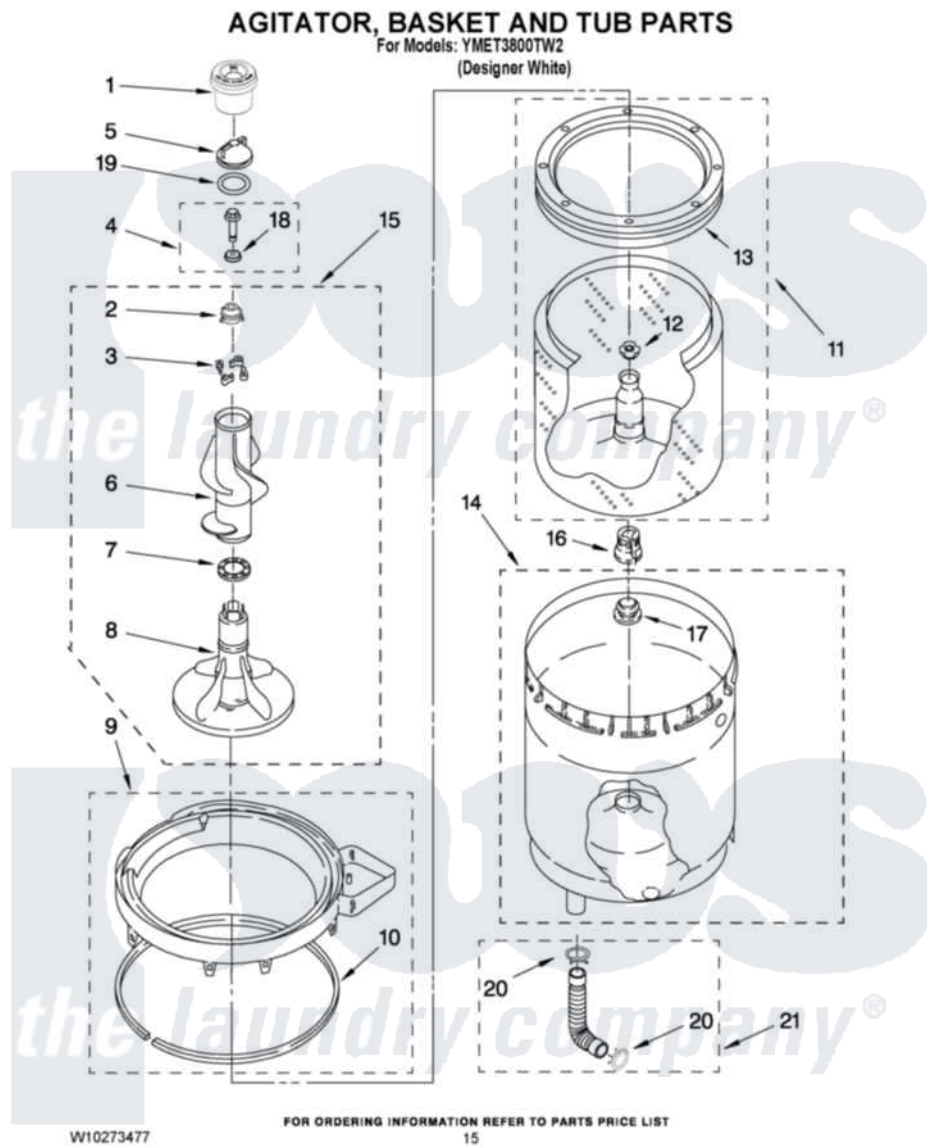

Maytag YMET3800TW2 10 - AGITATOR, BASKET AND TUB PARTS

Maytag Residential Maytag YMET3800TW2 Washer/Dryer Parts Parts Diagram 10 - AGITATOR, BASKET AND TUB PARTS

Click on the part number to view part

Item	Original Part Number	Replaced By	Status	Part Description
1	3350834			Dispenser,
2	3947410	285751		Dog-Agitator
3	3366877	80040		Dog-Agitator
4	358237			Screw And Washer
5	387094	285550		Cap
6	3349610			Mover, Agitator Clutch
7	3351014	285620		Washer
8	3349578			Agitator
9	8528150	W10445870		Ring-Tub
10	3976308			Gasket, Tub Ring
11	3352234			Basket And Balance Ring Assembly
12	21366			Nut, Spanner
13	387240			Ring, Balance
14	3349292			Tub
15	3349743			Agitator

16	389140		Tub Block, Basket Drive
17	383727		Gasket, Centerpodt
18	3949550		Washer
19	W10072840		Fabric Softener
20	3363366	616099	Clamp
21	3951449	285871	Hose