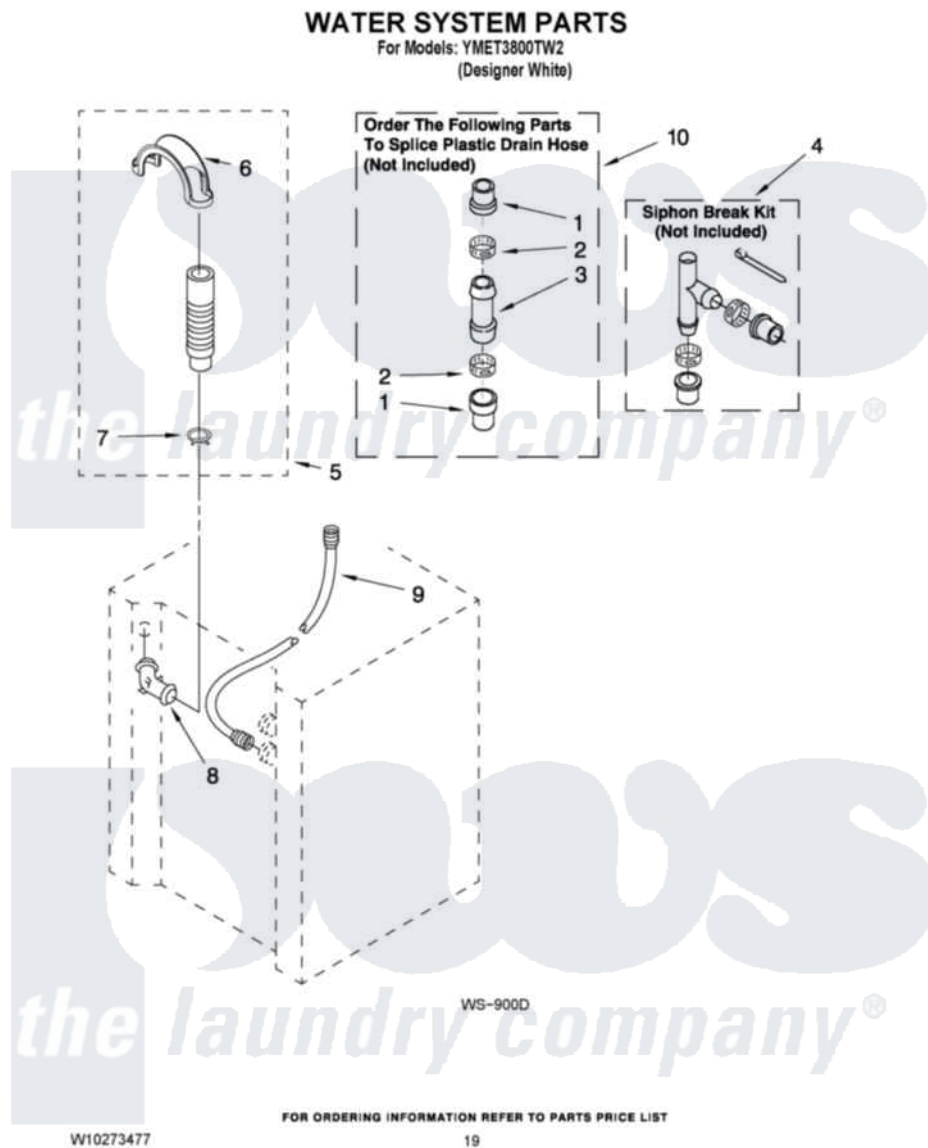

# Maytag YMET3800TW2 13 - WATER SYSTEM PARTS

Maytag [Residential Maytag YMET3800TW2 Washer/Dryer Parts](#) Parts Diagram 13 - WATER SYSTEM PARTS  
Click on the part number to view part

Item	Original Part Number	Replaced By	Status	Part Description
1	<a href="#">285321</a>			Water System Parts
2	65349	<a href="#">285655</a>		Clamp, Hose
3	<a href="#">16272</a>			Connector, Straight
4	<a href="#">285320</a>			Water System Parts
5	661575	<a href="#">285664</a>		Hose
"	<a href="#">W10108350</a>			Hose, Corrugated Plastic Drain
"	661577	<a href="#">285666</a>		Hose
6	<a href="#">8577378</a>			U-Bend, Drain Hose
7	<a href="#">3357331</a>			Clamp, Drain
8	356739	<a href="#">8557915</a>		Connector, Hose
9	3354858	<a href="#">89503</a>		Hose-Inlet
10	<a href="#">285442</a>			Water System Parts