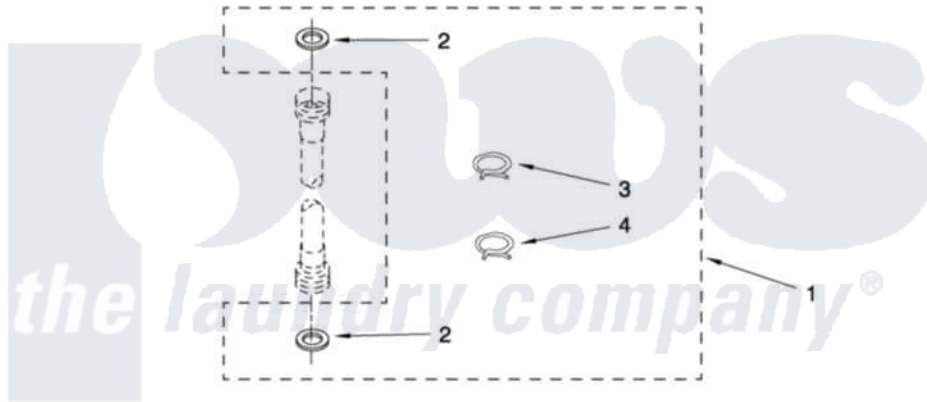

MISCELLANEOUS PARTS

For Models: YMET3800TW2  
(Designer White)

FOR ORDERING INFORMATION REFER TO PARTS PRICE LIST

Maytag [Residential Maytag YMET3800TW2 Washer/Dryer Parts](#) Parts Diagram 14 - MISCELLANEOUS PARTS  
Click on the part number to view part

Item	Original Part Number	Replaced By	Status	Part Description
1	<a href="#">W10112404</a>			Miscellaneous Parts Bag
2	<a href="#">16123</a>			Washer Inlet-Hose Miscellaneous Parts Must be Ordered Separately.
3	370445	<a href="#">285655</a>		Clamp, Hose
4	<a href="#">3357331</a>			Clamp, Drain