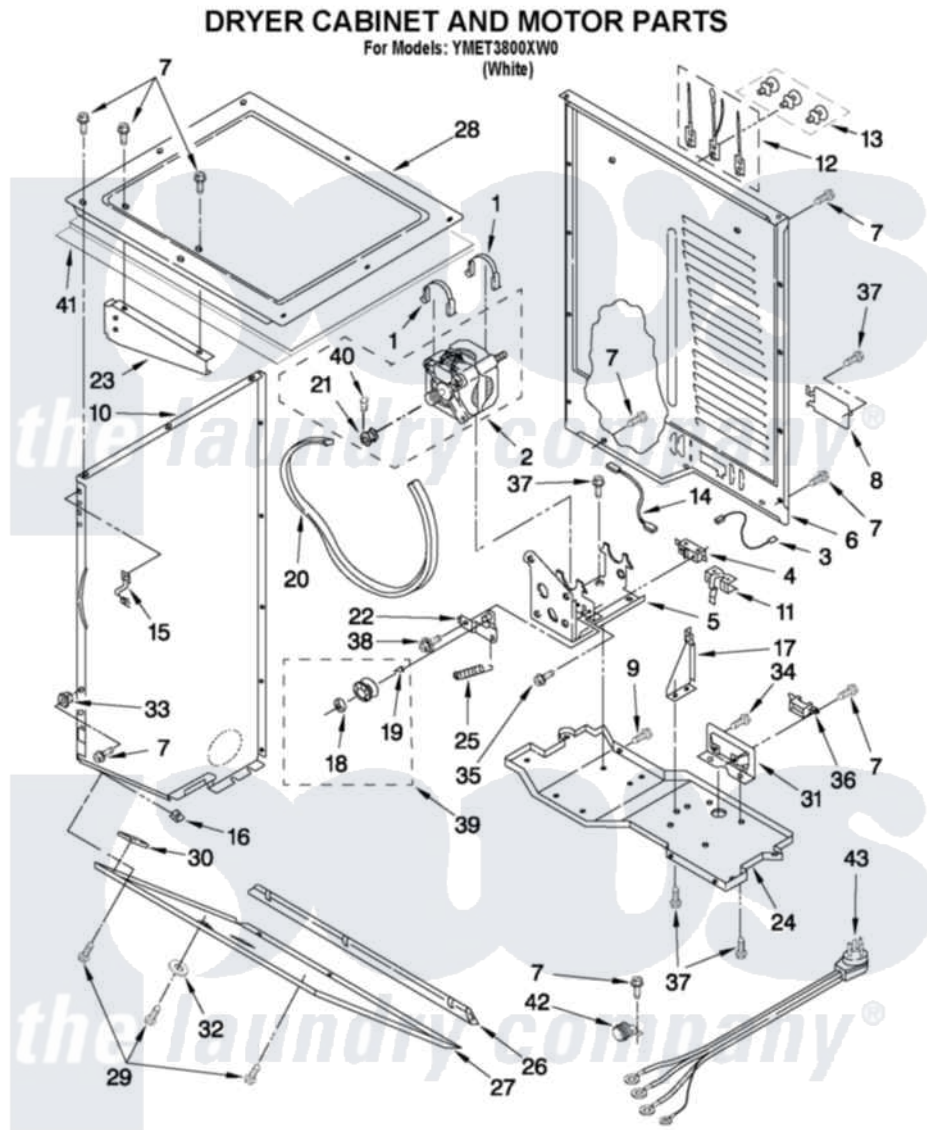

Maytag YMET3800XW0 03 - DRYER CABINET AND MOTOR PARTS

IMPORTANT: All Part Numbers Listed Are Whirlpool Numbers. Source Parts Through Whirlpool.

W10407530

3

Maytag Residential Maytag YMET3800XW0 Washer/Dryer Parts Parts Diagram 03 - DRYER CABINET AND MOTOR PARTS

[Click on the part number to view part](#)

Item	Original Part Number	Replaced By	Status	Part Description
1	660658			Clamp, Motor Mounting 343481 685441
2	8538266	279811		Motor-Drve
3	3398948			Wire, Jumper
4	3394881	279782		Switch-Lid
5	3388858			Bracket, Motor
6	3389847	280039		Panel
7	343641	681414		Screw, 10AB X 1/2
8	3387673	279814		Cover
9	8533974	4331106		Screw, No.10-32 X 7/16
10	3389264			Panel, Side
"	3389256			Panel, Side
11	8066120			Lever, Door Switch
12	279318			Terminal Tinned And Brass Panel
13	279393			Terminal Block Screw Kit

14	W10167612		Wire, Broken Belt Switch
15	3389231		Clip, Front Panel
16	98234		Clip, U-Bend
17	3391639		Bracket, Bulkhead
18	690997		Washer, Thrust
19	W10121334		Washer, Thrust
20	3387610	661570	Belt
21	3391087	279811	Motor-Drive
22	3389332	3389331	Pulley, Idler
23	3390722		Shield, Console To Drum
24	W10360901		Base, Dryer
25	3387374		Spring, Idler
26	3389683		Cove, Transition Panel
27	3389272		Panel, Transition
28	3389537		Top, Dryer
29	693304		Screw And Washer
30	3389682		Space-Toe Panel User-Interface
31	3393722		Bracket, Terminal Block
32	3389431		Bumper, Lid Stop
33	692400		Nut, Push-In
34	3387485	273556	Screw, 10-16 X 5/8
35	98129		Screw, 6-20 X 1 1/16
36	3397659		Block, Terminal
37	3390631		Screw, 10-16 X 3/8
38	3389420		Retainer-Idler 1/4-20 X 1/16
39	3388672	279640	Pulley-Idr
40	3394743	Not Available	Pin, Roll
41	W10123956		Dampening Panel
42	687000		Strain-Relief
43	W10237089	Not Available	POWER CORD (30 AMP)