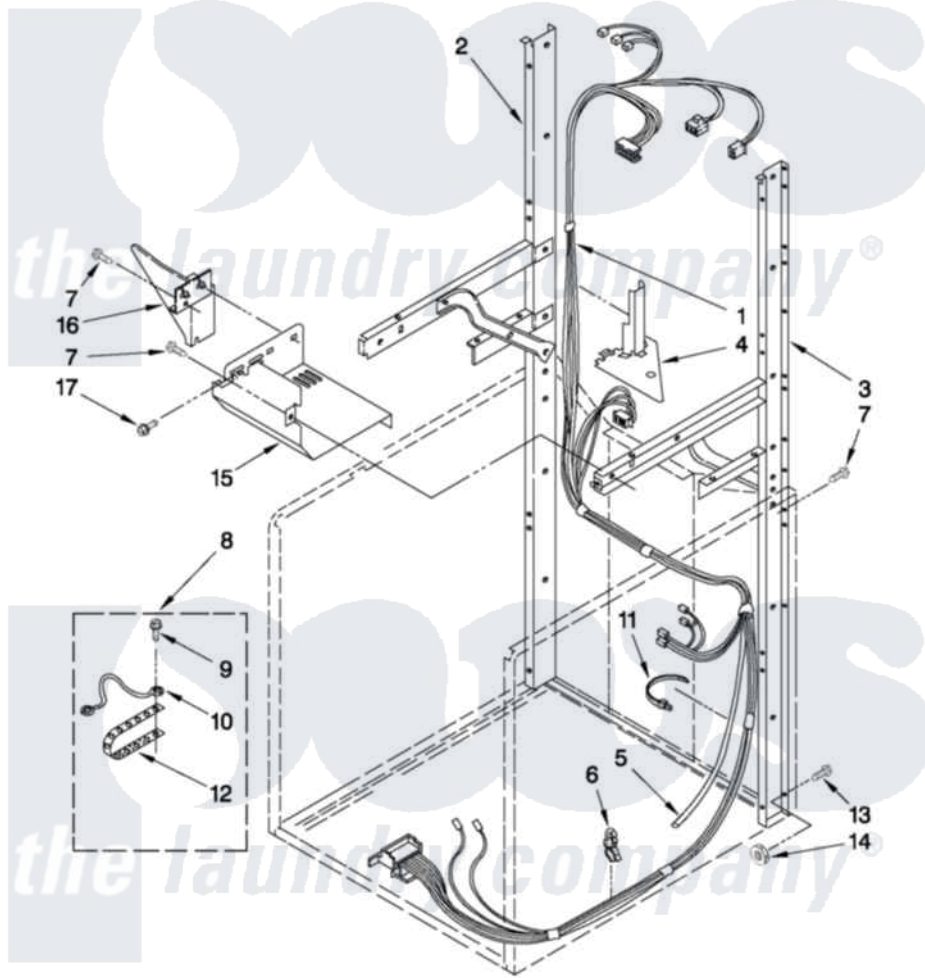

Maytag YMET3800XW0 05 - DRYER SUPPORT AND WASHER HARNESS PARTS

DRYER SUPPORT AND WASHER HARNESS PARTS

For Models: YMET3800XW0
(White)

FOR ORDERING INFORMATION REFER TO PARTS PRICE LIST

W10407530

7

Maytag [Residential Maytag YMET3800XW0 Washer/Dryer Parts](#) Parts Diagram 05 - DRYER SUPPORT AND WASHER HARNESS PARTS

[Click on the part number to view part](#)

Item	Original Part Number	Replaced By	Status	Part Description
1	W10364163			Harness - Washer
2	3388851			Channel Assembly
3	3388850			Channel Assembly
4	3390609			Shield, Harness
5	W10400873		Not Available	HOSE, PRESSURE SWITCH
6	2219077			Clip, Pressure Switch Hose
7	343641	681414		Screw, 10AB X 1/2
8	685463			Kit, Grounding Plug, Dryer Side Panel
9	8533971	90767		Screw, 8A X 3/8 HeX Washer Head Tapping
10	685449			Wire, Ground
11	W10210799			Clip, Harness
12	22965			Strap, Grounding
13	3400300	Y015627		Screw- Hex

14	8533952		Nut, Hex
15	3394350		Shield, Front
16	3390336		Shield, Thermostat
17	3393008	308685	Side Trim)