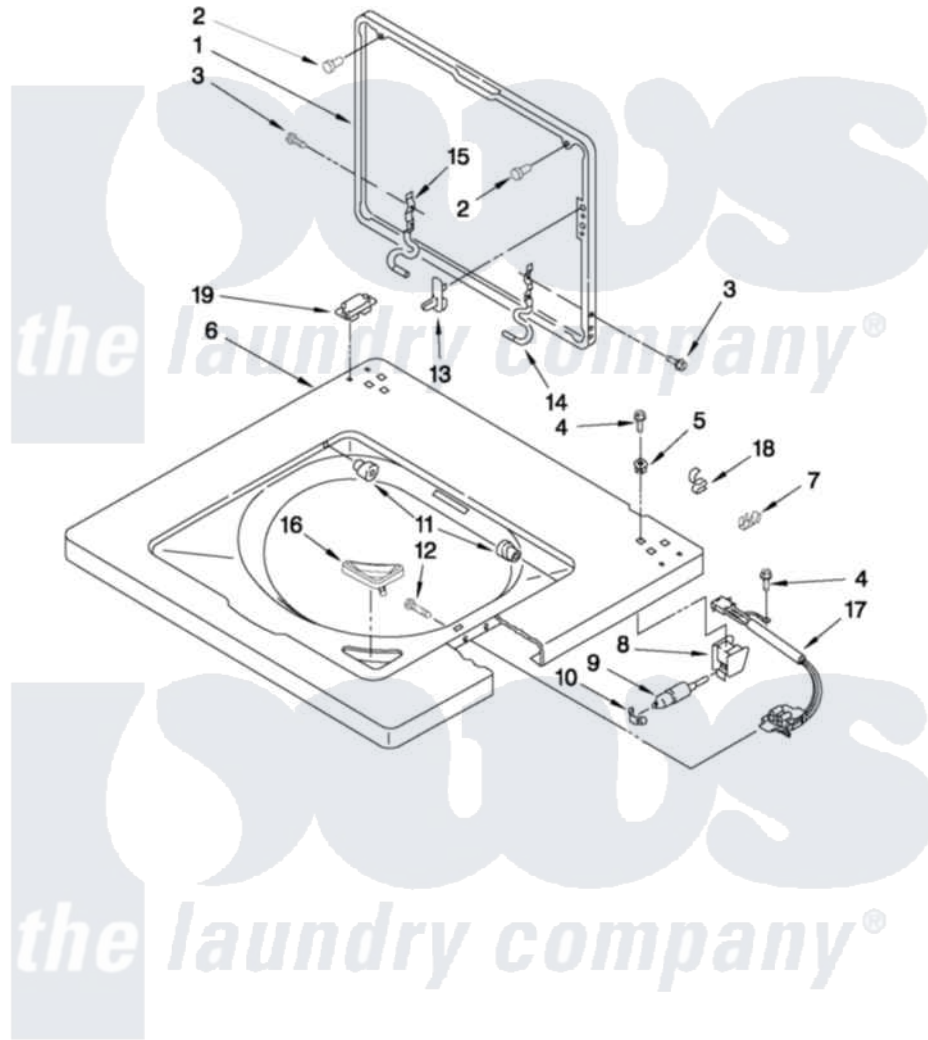

Maytag YMET3800XW0 06 - WASHER TOP AND LID PARTS

WASHER TOP AND LID PARTS

For Models: YMET3800XW0
(White)

FOR ORDERING INFORMATION REFER TO PARTS PRICE LIST

W10407530

9

Maytag Residential Maytag YMET3800XW0 Washer/Dryer Parts Parts Diagram 06 - WASHER TOP AND LID PARTS
Click on the part number to view part

Item	Original Part Number	Replaced By	Status	Part Description
1	W10173243	W10193874		Lid
2	9724509			Bumper, Lid
3	W10119872	W10119828		Screw, Lid Hinge Mounting
4	343641	681414		Screw, 10AB X 1/2
5	692400			Nut, Push-In
6	3349817			Top, Console
7	W10113937			Clip, Grounding
8	3354020			Bracket, Mounting
9	3350152			Retainer, Lid Assembly
10	3350828			Clip-Cylinder Retainer
11	21258			Bearing, Lid Hinge
12	3356311			Screw And Washer, Lid Switch Shield
13	358684			Strike, Lid Switch
14	3350101			Hinge, RH
15	3350102			Hinge, L.H.
16	3362952			Dispenser, Bleach

17 [3355458](#)
18 [90016](#)
19 [W10134768](#)

Switch, Lid
Clip, Pressure Switch Hose
Locator, Top