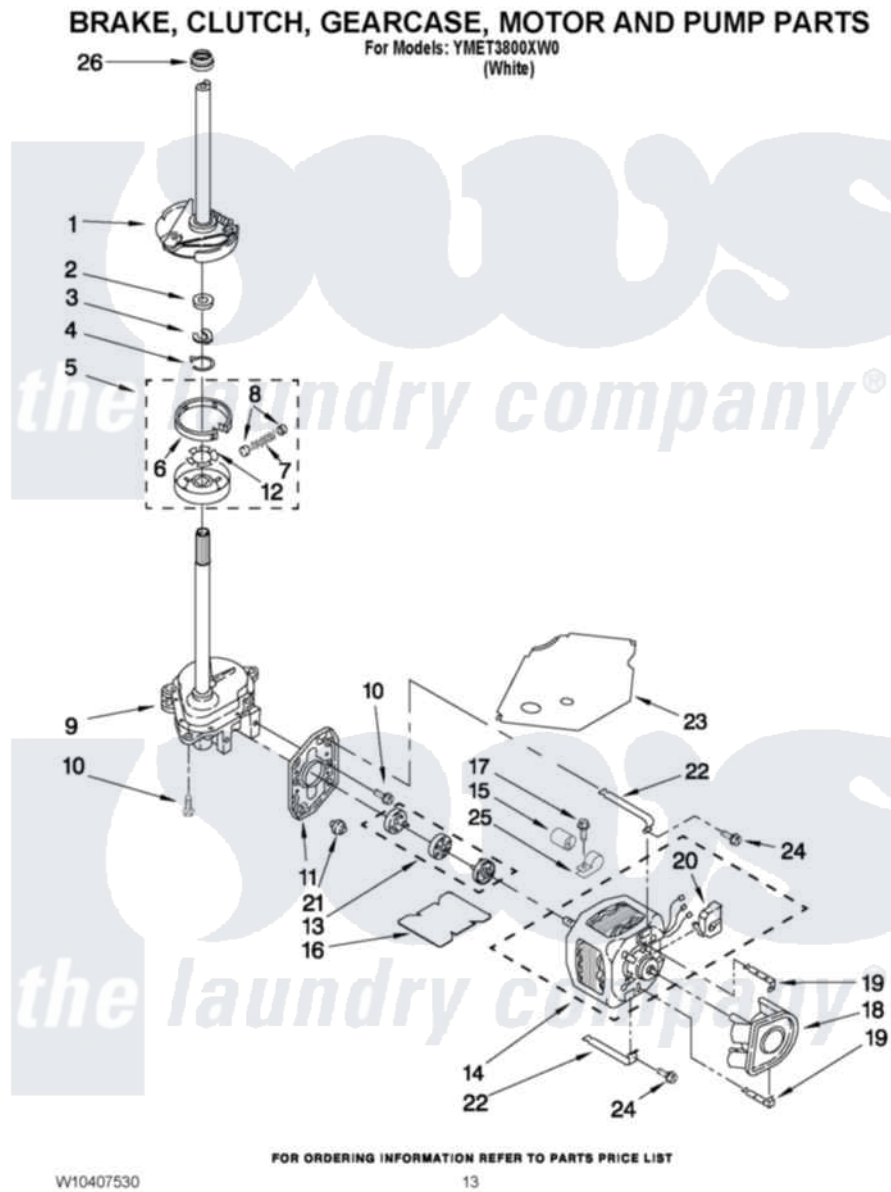

# Maytag YMET3800XW0 08 - BRAKE, CLUTCH, GEARCASE, MOTOR AND PUMP PARTS

Maytag [Residential Maytag YMET3800XW0 Washer/Dryer Parts](#) Parts Diagram 08 - BRAKE, CLUTCH, GEARCASE, MOTOR AND PUMP PARTS  
Click on the part number to view part

Item	Original Part Number	Replaced By	Status	Part Description
1	388951	<a href="#">285792</a>		Basketdrive
2	<a href="#">63292</a>			Washer, Spin Tube Thrust
3	62697	<a href="#">W10080230</a>		Ring, Spin Tube Support
4	63283	<a href="#">285353</a>		Ring
5	3951311	<a href="#">285785</a>		Clutch
6	3951308	<a href="#">285790</a>		Lining
7	<a href="#">3946792</a>			Spring And Damper Assembly
8	<a href="#">62646</a>			Cap, Clutch Spring
9	8532118	<a href="#">3360629</a>		Gearcase
10	3357334	<a href="#">3400516</a>		Screw Anti-Rattle
11	<a href="#">62611</a>			Plate, Motor Mount To Gearcase
12	<a href="#">3355454</a>			Clip, Main Drive
13	3364003	<a href="#">285753A</a>		Coupling
14	<a href="#">661600</a>			Motor, Main Drive

15	<a href="#">8572717</a>	Capacitor, Motor Start	
16	<a href="#">8316060</a>	Shield, Tub To Motor	
17	62863	<a href="#">3390631</a>	Screw, 10-16 X 3/8
18	<a href="#">3363892</a>	Pump, Complete	
19	<a href="#">8546127</a>	Retainer, Pump	
20	62850	<a href="#">8529896</a>	Switch, Main Drive Motor
21	<a href="#">62691</a>	Grommet, Motor	
22	<a href="#">W10086010</a>	Retainer, Motor	
23	<a href="#">3362089</a>	Shield, Tub To Motor	
24	3387485	<a href="#">273556</a>	Screw, 10-16 X 5/8
25	<a href="#">3949496</a>	Clamp, Capacitor	
26	<a href="#">8577374</a>	Seal, Centerpost	